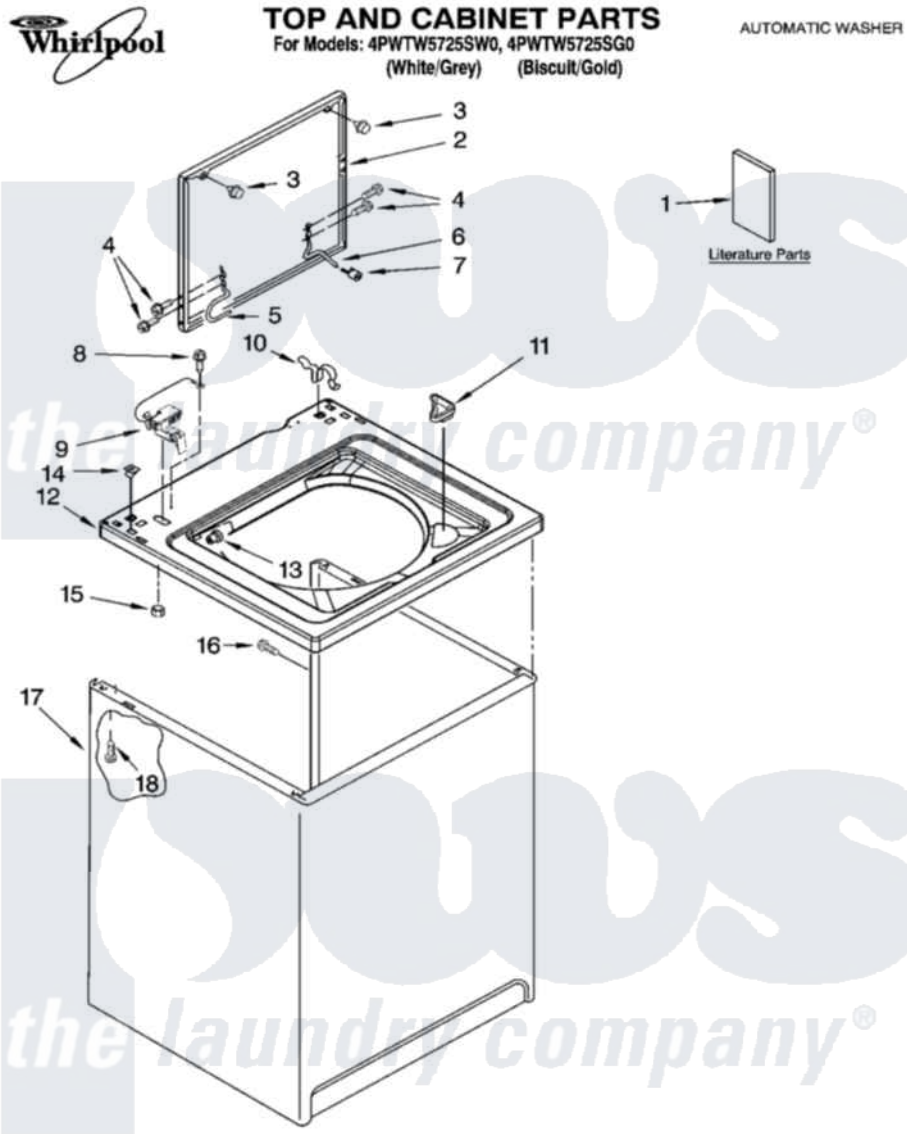

Whirlpool 4PWTW5725SW0 01 - TOP AND CABINET PARTS

02-07 Litho in U.S.A. (drd)

1

Part No. W10112702 Rev. A

Whirlpool Residential Whirlpool 4PWTW5725SW0 Washer Parts Parts Diagram 01 - TOP AND CABINET PARTS
 Click on the part number to view part

Item	Original Part Number	Replaced By	Status	Part Description
1	BLANK		Not Available	LITERATURE PARTS
"	W10096749		Not Available	Installation Instructions (English/Korean)
"	W10096776		Not Available	Installation Instructions (Arabic)
"	W10096744		Not Available	Use & Care Guide (English/Korean)
"	W10096777		Not Available	Use & Care Guide (Arabic)
"	W10096804		Not Available	Feature Sheet (Arabic)
"	W10110461		Not Available	Wiring Diagram
2	8541743	3957510		Lid
"	8541742	3957511		Lid
3	9724509			Bumper, Lid
4	W10119872	W10119828		Screw, Lid Hinge Mounting
5	8318088			Hinge, Lid
6	54583			Hinge, Lid
7	19119			Bumper, Lid Hinge

8	3351614		Screw, Gearcase Cover Mounting
9	8318084		Switch, Lid
10	62780		Clip, Top And Cabinet And Rear Panel
11	3362952		Dispenser, Bleach
12	8541617		Top
"	8541619		Top
13	21258		Bearing, Lid Hinge
14	357213		Nut, Push-In
15	8533959	680762	Nut
16	3357011	308685	Side Trim)
17	63128		Cabinet
"	3954777		Cabinet
18	3390631		Screw, 10-16 X 3/8