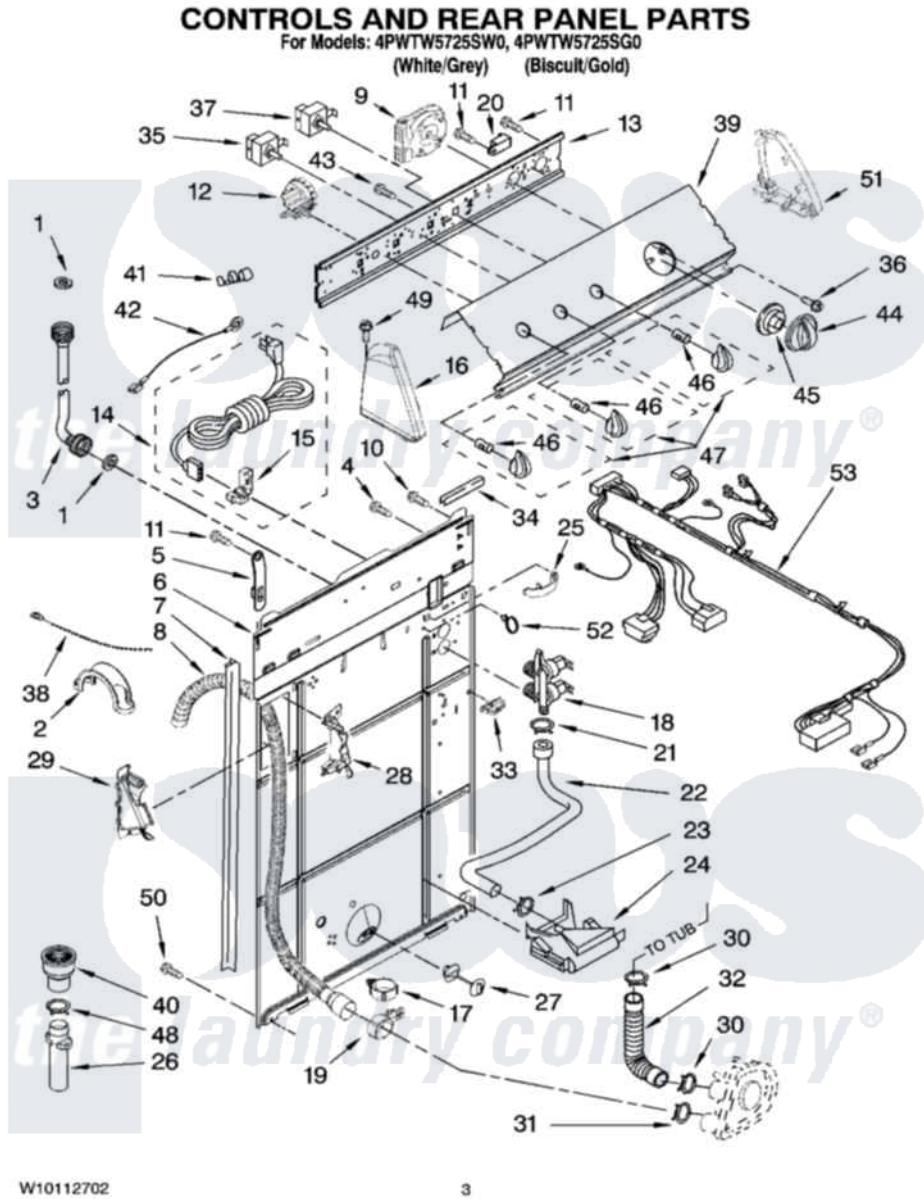

Whirlpool 4PWTW5725SW0 02 - CONTROLS AND REAR PANEL PARTS

Whirlpool Residential Whirlpool 4PWTW5725SW0 Washer Parts Parts Diagram 02 - CONTROLS AND REAR PANEL PARTS

Click on the part number to view part

Item	Original Part Number	Replaced By	Status	Part Description
1	3976300	16123		Washer Inlet-Hose Miscellaneous Parts Must be Ordered Separately.
2	8577378			U-Bend, Drain Hose
3	8571377	89503		Hose-Inlet
"	8571378	89503		Hose-Inlet
4	9740848			Screw, Mixing Valve Mounting
5	8568314			Strap, Console
6	8541686			Panel, Rear
7	62747			Pad, Rear Panel
8	8559373	W10096921		Drain Hose Assembly
9	W10110460			Timer, Control
10	3351614			Screw, Gearcase Cover Mounting
11	90767			Screw, 8A X 3/8 HeX Washer Head Tapping
12	8577845	W10339334		Switch-WL