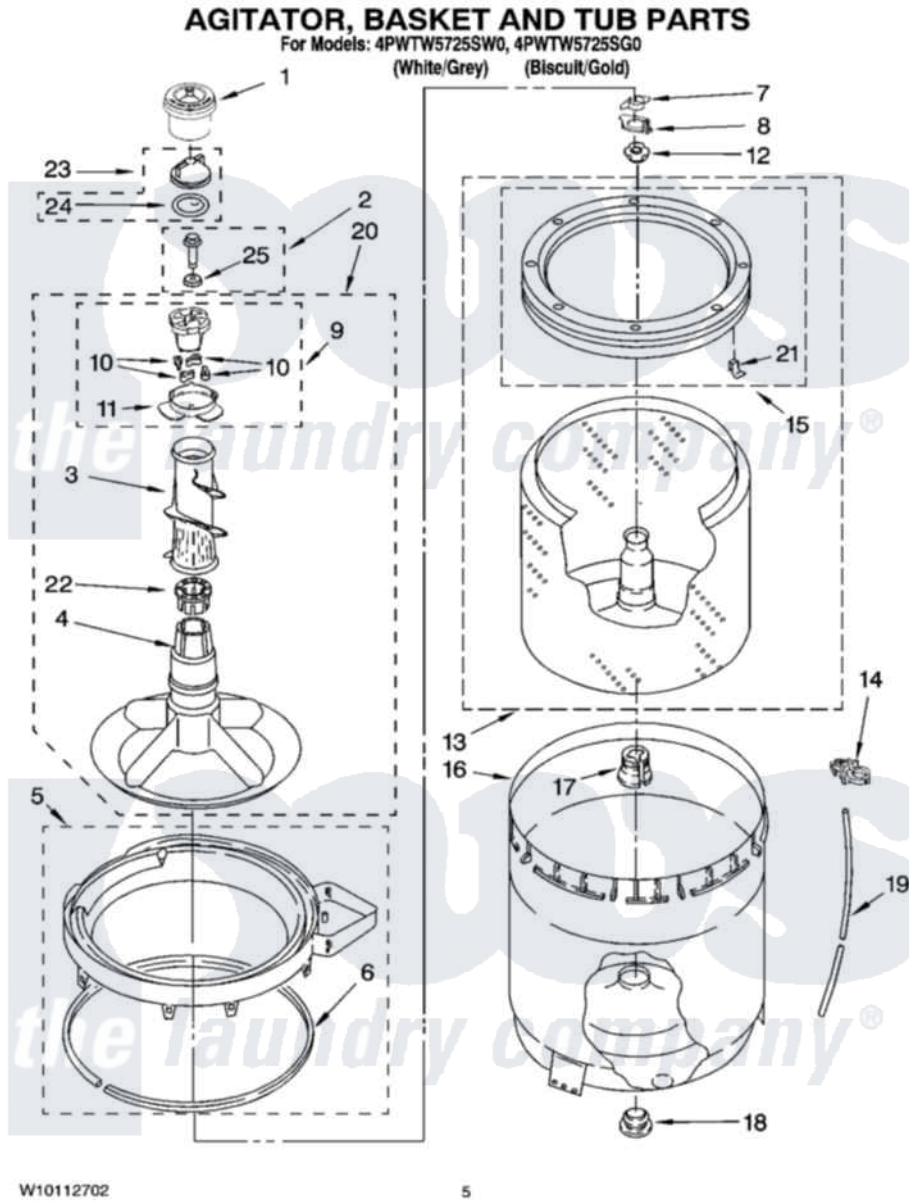

# Whirlpool 4PWTW5725SW0 03 - AGITATOR, BASKET AND TUB PARTS

Whirlpool [Residential Whirlpool 4PWTW5725SW0 Washer Parts](#) Parts Diagram 03 - AGITATOR, BASKET AND TUB PARTS

Click on the part number to view part

Item	Original Part Number	Replaced By	Status	Part Description
1	8575076	<a href="#">8575076A</a>		Dispenser
2	<a href="#">358237</a>			Screw And Washer
3	<a href="#">3349019</a>			Auger, Agitator
4	<a href="#">3350830</a>			Agitator
5	<a href="#">3360611</a>			Tub Ring And Gasket Assembly
6	<a href="#">3359586</a>			Gasket, Tub Ring
7	<a href="#">3354845</a>			Clip, Agitator
8	<a href="#">8543666</a>			Washer, Agitator
9	3363663	<a href="#">285811</a>		Cam-Agitator
10	3366877	<a href="#">80040</a>		Dog-Agitator
11	<a href="#">3363661</a>			Bearing, Driven Cam
12	<a href="#">21366</a>			Nut, Spanner
13	3956206	<a href="#">3956207</a>		Basket And Balance Ring
14	<a href="#">2219077</a>			Clip, Pressure Switch Hose
15	<a href="#">3956205</a>			Balance Ring

16	<a href="#">63125</a>		Tub
17	<a href="#">389140</a>		Tub Block, Basket Drive
18	<a href="#">383727</a>		Gasket, Centerpodt
19	3363657	<a href="#">353244</a>	Hose, Pressure Switch
20	3350829	<a href="#">285574</a>	Large Ring
21	<a href="#">8519815</a>		Clip, Balance Ring
22	3350389	<a href="#">285587</a>	Washer
23	3354733	<a href="#">W10074580</a>	Cap, Barrier
24	3348855	<a href="#">W10072840</a>	Fabric Softener
25	<a href="#">3949550</a>		Washer