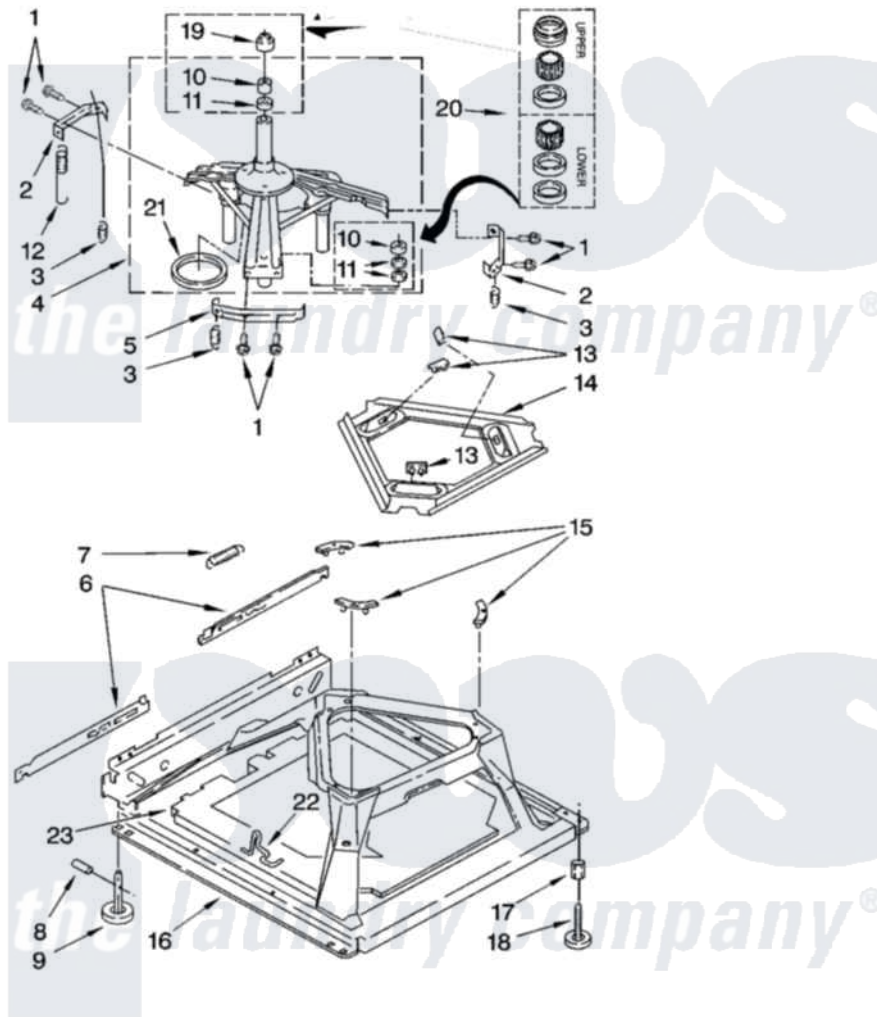

# Whirlpool 4PWTW5725SW0 04 - MACHINE BASE PARTS

## MACHINE BASE PARTS

For Models: 4PWTW5725SW0, 4PWTW5725SG0  
(White/Grey) (Biscuit/Gold)

W10112702

7

Whirlpool [Residential Whirlpool 4PWTW5725SW0 Washer Parts](#) Parts Diagram 04 - MACHINE BASE PARTS  
Click on the part number to view part

Item	Original Part Number	Replaced By	Status	Part Description
1	<a href="#">3400076</a>			Screw, Bracket Mounting
2	<a href="#">64067</a>			Bracket, Spring Outer
3	<a href="#">63907</a>			Spring, Suspension
4	8575214	<a href="#">280184</a>		Support
5	<a href="#">64065</a>			Bracket, Spring Outer
6	<a href="#">63138</a>			Link, Leveling Mechanism
7	62597	<a href="#">8316845</a>		Spring
8	<a href="#">62837</a>			Pin, Knurled
9	62596	<a href="#">285244</a>		Feet-Leveling
10	<a href="#">8546455</a>			Bearing, Centerpost
11	357409	<a href="#">359449</a>		Seal, Agitator Shaft
12	388492	<a href="#">W10250667</a>		Spring, Counterweight
13	62568	<a href="#">285219</a>		Pad
14	<a href="#">3946509</a>			Plate, Suspension
15	3363660	<a href="#">285744</a>		Pad
16	3349337	<a href="#">285459</a>		Base