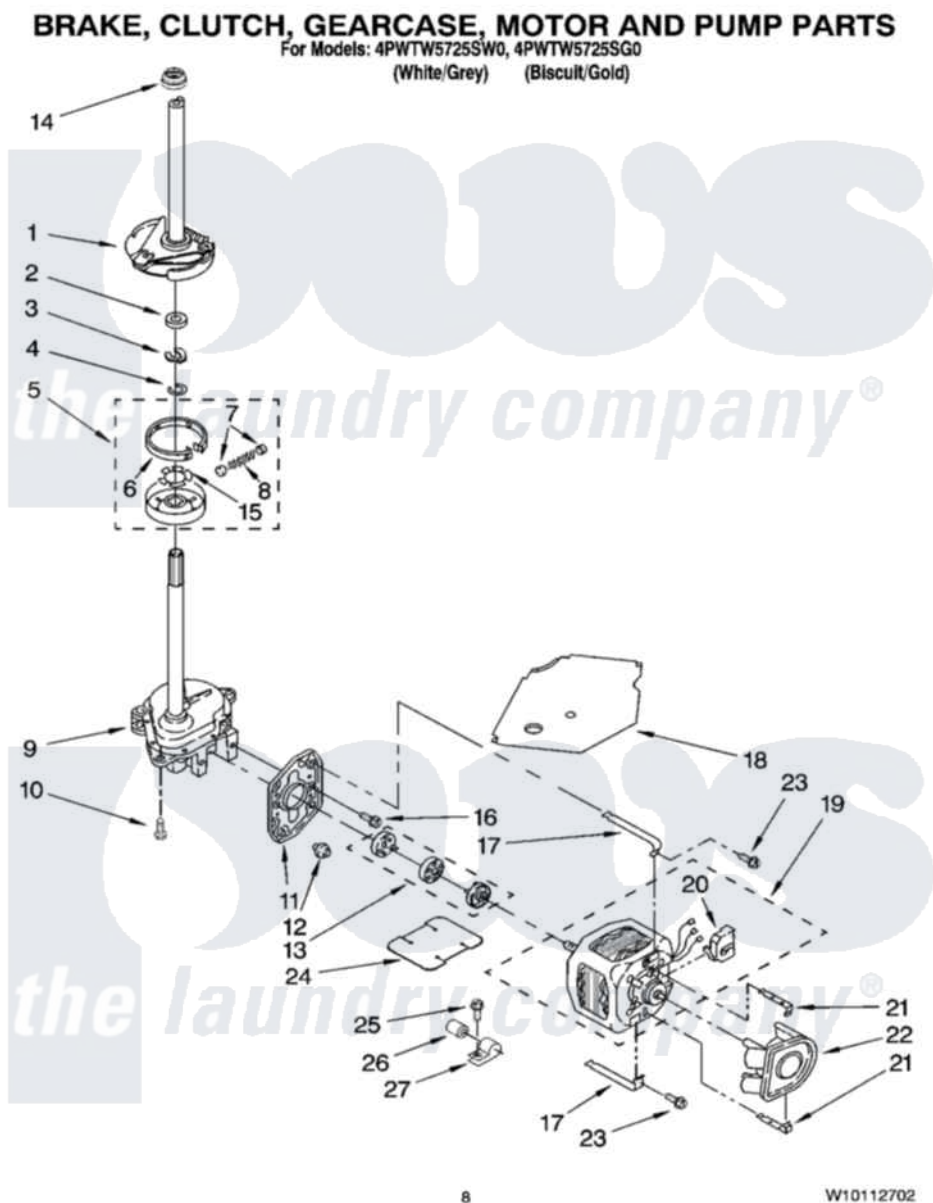

# Whirlpool 4PWTW5725SW0 05 - BRAKE, CLUTCH, GEARCASE, MOTOR AND PUMP PARTS

Whirlpool [Residential Whirlpool 4PWTW5725SW0 Washer Parts](#) Parts Diagram 05 - BRAKE, CLUTCH, GEARCASE, MOTOR AND PUMP PARTS  
 Click on the part number to view part

Item	Original Part Number	Replaced By	Status	Part Description
1	388951	<a href="#">285792</a>		Basketdrive
2	<a href="#">63292</a>			Washer, Spin Tube Thrust
3	62697	<a href="#">W10080230</a>		Ring, Spin Tube Support
4	63283	<a href="#">285353</a>		Ring
5	3951311	<a href="#">285785</a>		Clutch
6	3951308	<a href="#">285790</a>		Lining
7	<a href="#">62646</a>			Cap, Clutch Spring
8	<a href="#">3946792</a>			Spring And Damper Assembly
9	3360630	<a href="#">3360629</a>		Gearcase
10	3357334	<a href="#">3400516</a>		Screw Anti-Rattle
11	<a href="#">62611</a>			Plate, Motor Mount To Gearcase
12	<a href="#">62691</a>			Grommet, Motor
13	3364003	<a href="#">285753A</a>		Coupling
14	<a href="#">8577374</a>			Seal, Centerpost

15	<a href="#">3355454</a>		Clip, Main Drive
16	<a href="#">3400516</a>		Screw Anti-Rattle
17	3349637	<a href="#">W10086010</a>	Retainer, Motor
18	<a href="#">3362089</a>		Shield, Tub To Motor
19	<a href="#">3353846</a>		Motor, Main Drive
20	<a href="#">8529896</a>		Switch, Main Drive Motor
21	<a href="#">8546127</a>		Retainer, Pump
22	<a href="#">3363394</a>		Pump
23	3387485	<a href="#">273556</a>	Screw, 10-16 X 5/8
24	<a href="#">3946532</a>		Shield, Motor
25	62863	<a href="#">3390631</a>	Screw, 10-16 X 3/8
26	<a href="#">8572717</a>		Capacitor, Motor Start
27	<a href="#">3949496</a>		Clamp, Capacitor