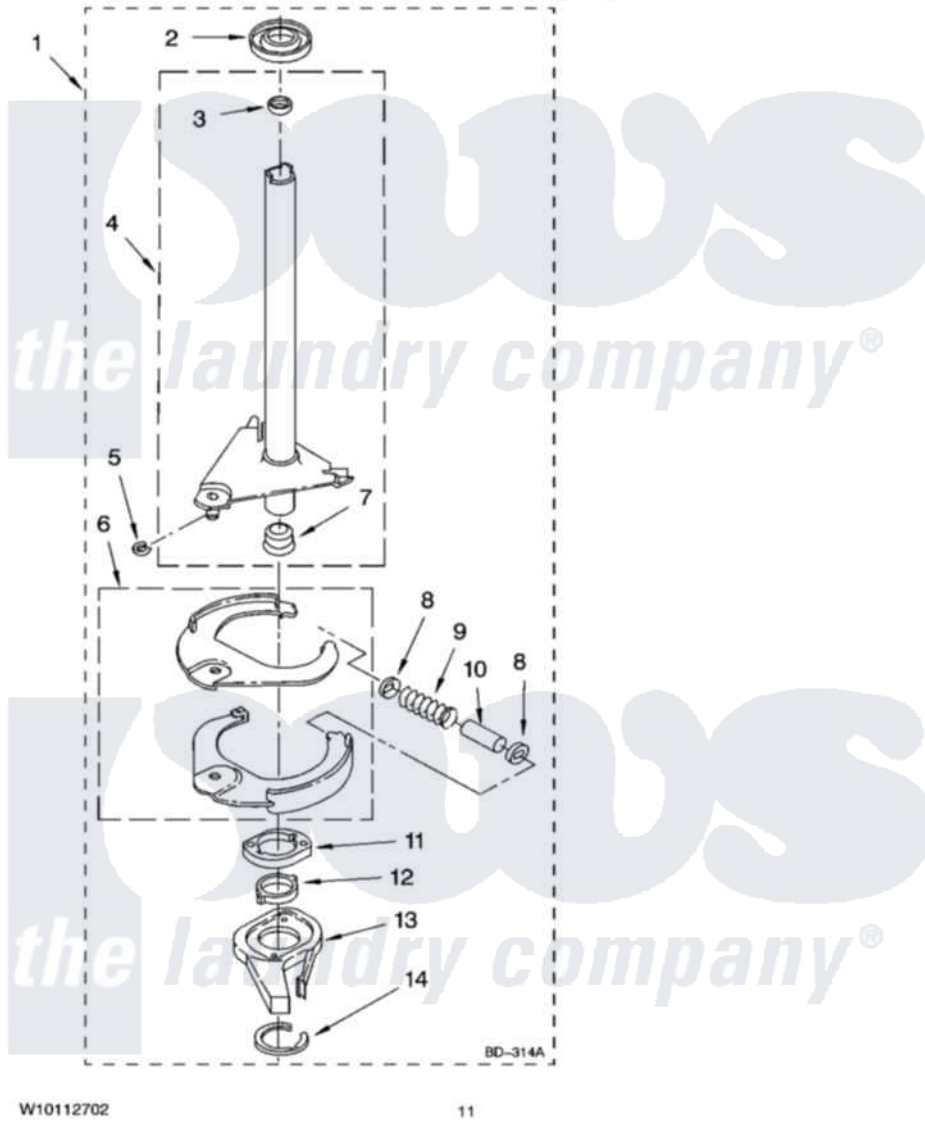

# Whirlpool 4PWTW5725SW0 07 - BRAKE AND DRIVE TUBE PARTS

## BRAKE AND DRIVE TUBE PARTS

For Models: 4PWTW5725SW0, 4PWTW5725SG0  
(White/Grey) (Biscuit/Gold)

W10112702

11

Whirlpool Residential Whirlpool 4PWTW5725SW0 Washer Parts Parts Diagram 07 - BRAKE AND DRIVE TUBE PARTS  
Click on the part number to view part

Item	Original Part Number	Replaced By	Status	Part Description
1	388951	<a href="#">285792</a>		Basketdrive
2	<a href="#">62658</a>			Ring, Thrust
3	<a href="#">356427</a>			Seal, Spin Pinion
4	64027	<a href="#">64208</a>		Tube-Spin
5	64035	<a href="#">W10083190</a>		Ring, Retaining
6	64232	<a href="#">285438</a>		Shoe-Brake
7	62703	<a href="#">8546462</a>		"T" Bearing, Spin Tube
8	3353956	<a href="#">285658</a>		Sleeve
9	62647		Not Available	Spring, Brake
10	3355360	<a href="#">285658</a>		Sleeve
11	661516	<a href="#">8546461</a>		Cam, Brake Release
12	<a href="#">63022</a>			Sleeve, Cam
13	64194	<a href="#">285790</a>		Lining
14	90368	<a href="#">W10083200</a>		Ring, Retaining
"	BLANK		Not Available	Following Parts Not Illustrated
"	<a href="#">285208</a>			Lubricant