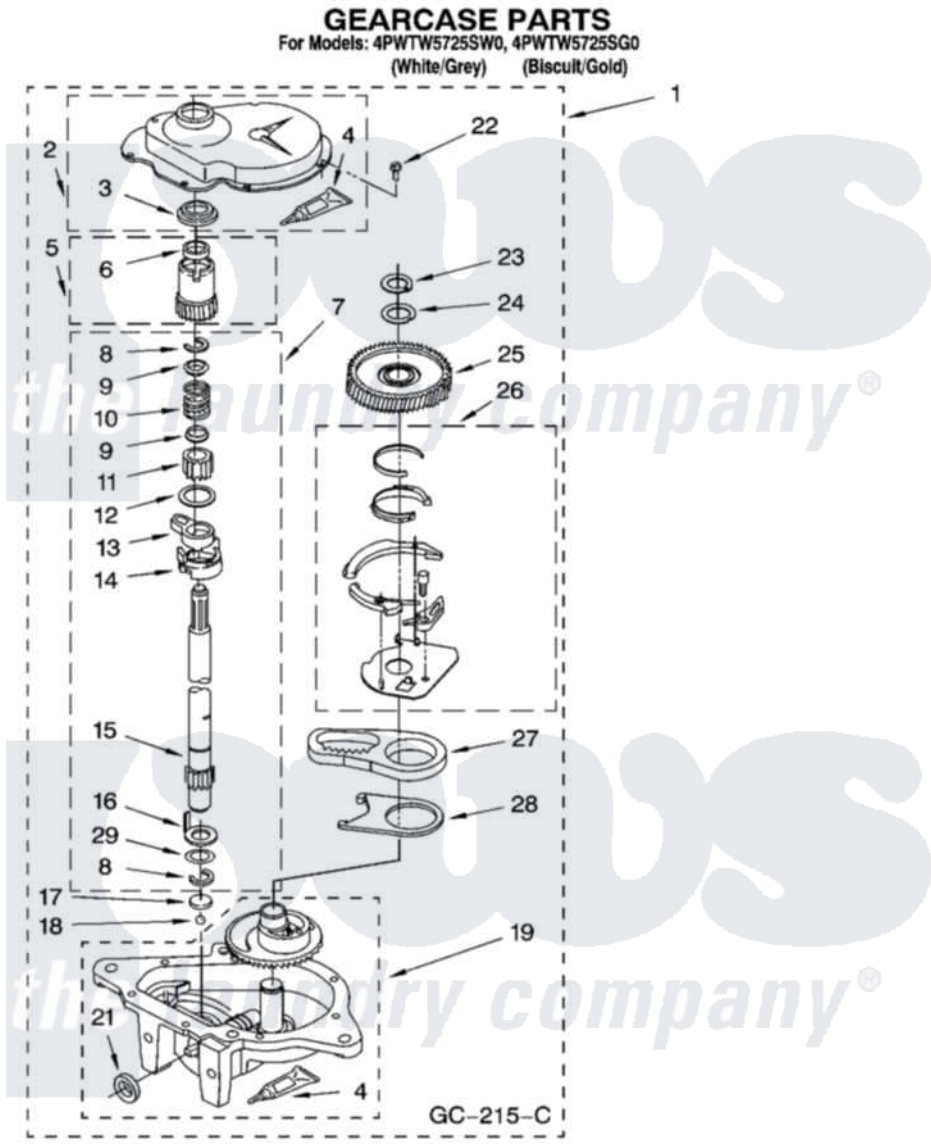

Whirlpool 4PWTW5725SW0 08 - GEARCASE PARTS, OPTIONAL PARTS (NOT INCLUDED)

Whirlpool Residential Whirlpool 4PWTW5725SW0 Washer Parts Diagram 08 - GEARCASE PARTS, OPTIONAL PARTS (NOT INCLUDED)

Click on the part number to view part

Item	Original Part Number	Replaced By	Status	Part Description
1	3360630	3360629		Gearcase
2	285202			Cover, Gearcase
3	3349985			Seal, Gearcase Cover
4	285195			Sealer Sealer, Gasket
5	63320	285362		Gear and Pinion
6	356427			Seal, Spin Pinion
7	389387			Shaft, Agitator
8	90369		Not Available	Ring, Retaining (2)
9	62677			Retainer, Spring
10	62676			Spring, Agitator
11	63273	285509		Shaft, Agitator
12	62619			Washer, Agitator Gear
13	62580	285206		Cam-Agitator
14	62581	285206		Cam-Agitator
15	285509			Shaft, Agitator

16	62618		Washer, Cam Thrust
17	16018	285205	Bearing
18	85529	285205	Bearing
19	389230	285515	Gearcase
21	285352		Seal Kit, Thrust Plug
22	3351614		Screw, Gearcase Cover Mounting
23	3362552	285765	Ring-Retrn
24	285735	285766	Washer Kit, Thrust
25	62570	285362	Gear and Pinon
26	388253	999516	Shelf-Glas
27	3349296	8546456	Rack, Connecting
28	62621		Actuator, Shift
29	388815		Washer, Intermediate 1 3976263 Miscellaneous Parts Bag 2 3976300 Washer, Inlet Hose 3 3366913 Clamp, Hose
	72017		Paint, Touch-Up
"	4392899		Paint, Touch-Up
"	350938		Paint, Pressurized Spray B
"	350930		Paint, Pressurized Spray B
"	4392901		Paint, Pressurized Spray
"	799344		Paint, Touch-Up)
"	4392900		Paint, Bulk)
"	BLANK	Not Available	OIL
"	350572		Oil
"	BLANK	Not Available	LUBRICANT
"	285208		Lubricant
"	BLANK	Not Available	SEALER
"	285195		Sealer Sealer, Gasket
"	BLANK	Not Available	ACCESSORY PARTS
"	367031		Water System Parts
"	280129	280129A	Break-Sphn
"	280130	280130A	Adapter
"	280131	40922	Hose