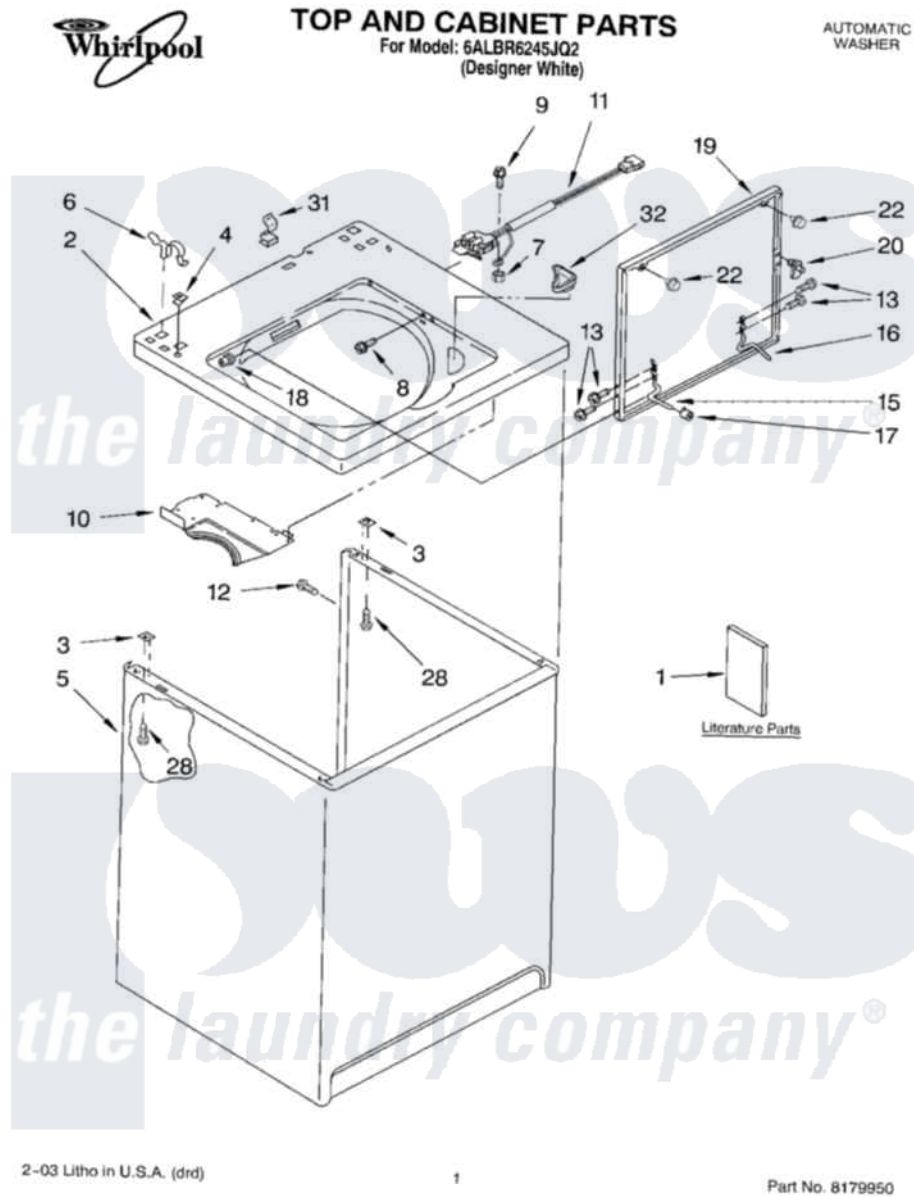

Whirlpool 6ALBR6245JQ2 01 - TOP AND CABINET PARTS

2-03 Litho in U.S.A. (drd)

1

Part No. 8179950

Whirlpool Residential Whirlpool 6ALBR6245JQ2 Washer Parts Parts Diagram 01 - TOP AND CABINET PARTS
 Click on the part number to view part

Item	Original Part Number	Replaced By	Status	Part Description
1	LIT3948875		Not Available	Literature Parts (Installation Instructions)
"	LIT3951076		Not Available	Literature Parts (Use & Care Guide)
"	LIT3954171		Not Available	Literature Parts (Wiring Diagram)
"	LIT8315951		Not Available	Literature Parts (Energy Guide)
2	8271408			Top
3	62750			Spacer, Cabinet To Top (4)
4	357213			Nut, Push-In
5	3951171			Cabinet
6	62780			Clip, Top And Cabinet And Rear Panel
7	3400901	680762		Nut
8	3356311			Screw And Washer, Lid Switch Shield
9	3351614			Screw, Gearcase Cover Mounting
10	3950995			Shield, Lid Switch

11	3950299		Switch, Lid
12	3357011	308685	Side Trim)
13	3351355	W10119828	Screw, Lid Hinge Mounting
15	54584		Hinge, Lid
16	91770		Hinge, Lid
17	19119		Bumper, Lid Hinge
18	21258		Bearing, Lid Hinge
19	3361402	W10193874	Lid
20	357913	358684	Strike, Lid Switch
22	9724509		Bumper, Lid
28	3390631		Screw, 10-16 X 3/8
31	90016		Clip, Pressure Switch Hose
32	3362952		Dispenser, Bleach