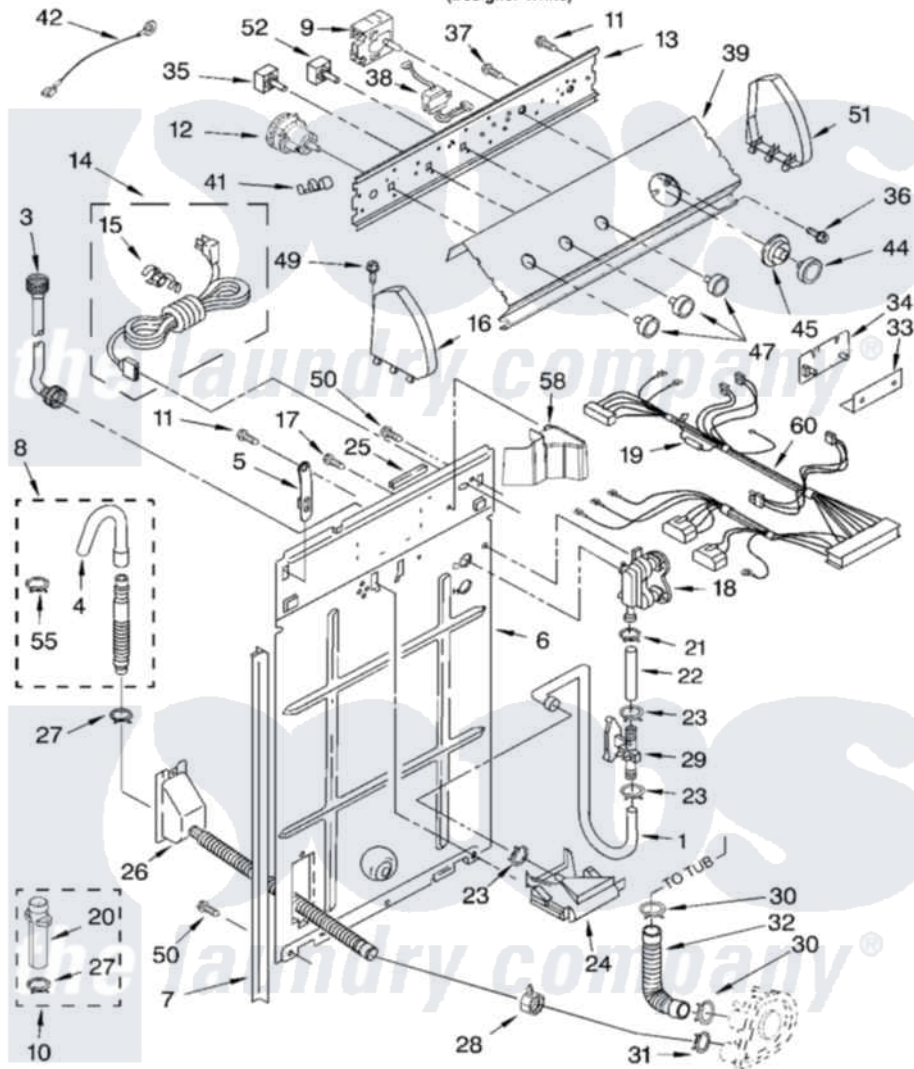

Whirlpool 6ALBR6245JQ2 02 - CONTROLS AND REAR PANEL PARTS

CONTROLS AND REAR PANEL PARTS

For Model: 6ALBR6245JQ2
(Designer White)

8179950

3

Whirlpool [Residential Whirlpool 6ALBR6245JQ2 Washer Parts](#) Parts Diagram 02 - CONTROLS AND REAR PANEL PARTS

[Click on the part number to view part](#)

Item	Original Part Number	Replaced By	Status	Part Description
1	3363509			Hose, Sensor
3	3366916			Hose, Water Inlet
4	3357027			Nozzle, Hose Drain
5	8318255	8568314		Strap, Console
6	8318407			Panel, Rear
7	62747			Pad, Rear Panel
8	3951609	285664		Hose
"	661577	285666		Hose
"	3357090	285702		Hose
9	3954170			Timer, Control
10	285750		Not Available	(Kit-Adapter) (Includes. Item) (20. And 27.)
11	90767			Screw, 8A X 3/8 HeX Washer Head Tapping
12	3366846	W10335056		Switch-WL
13	3948814			Bracket, Control

14	8541694		Cord, Power
15	3949468	285777	Relief-Str
16	8271369	279962	Endcap
17	3351614		Screw, Gearcase Cover Mounting
18	3360397		Valve, Water Mixing
19	3951198		Fuse
20	3363920	3363920A	Adapter
21	370451	596669	Clamp, Manifold
22	3363516		Hose, Sensor
23	371503	596669	Clamp, Manifold
24	3347034		Break, Vacuum
25	303294	3367669	Protector, Edge
26	8317941		Assembly, Drain Hose
27	356138		Clamp, Hose
28	3976395		Restraint, Hose
29	3352282		Sensor-Etc-Inline
30	3363366	616099	Clamp
31	371507	371502	Clamp, Hose
32	3951449	285871	Hose
33	8316039		Shield, Atc
34	3407159	W10110247	Control, Atc-lec
35	3949187	W10168262	Switch, Rotary
36	3400818		Screw, Timer Mounting
37	3179795		Screw, Ground
38	3407160		Transformer
39	8314873		Panel, Console
41	357572	W10113937	Clip, Grounding
42	3398893	3395559	Wire
44	8271345	3957824	Knob, Timer
45	8271351	3957849	Dial, Timer
47	8271339	3957799	Knob, Control
49	388326		Screw, 8-18 X 1.25
50	62863	3390631	Screw, 10-16 X 3/8
51	8271363	279962	Endcap
52	3950353		Switch, Rotary
55	3366913	3357331	Clamp, Drain
58	8314879		Shield, Inlet Valve
60	3956192		Harness, Wiring