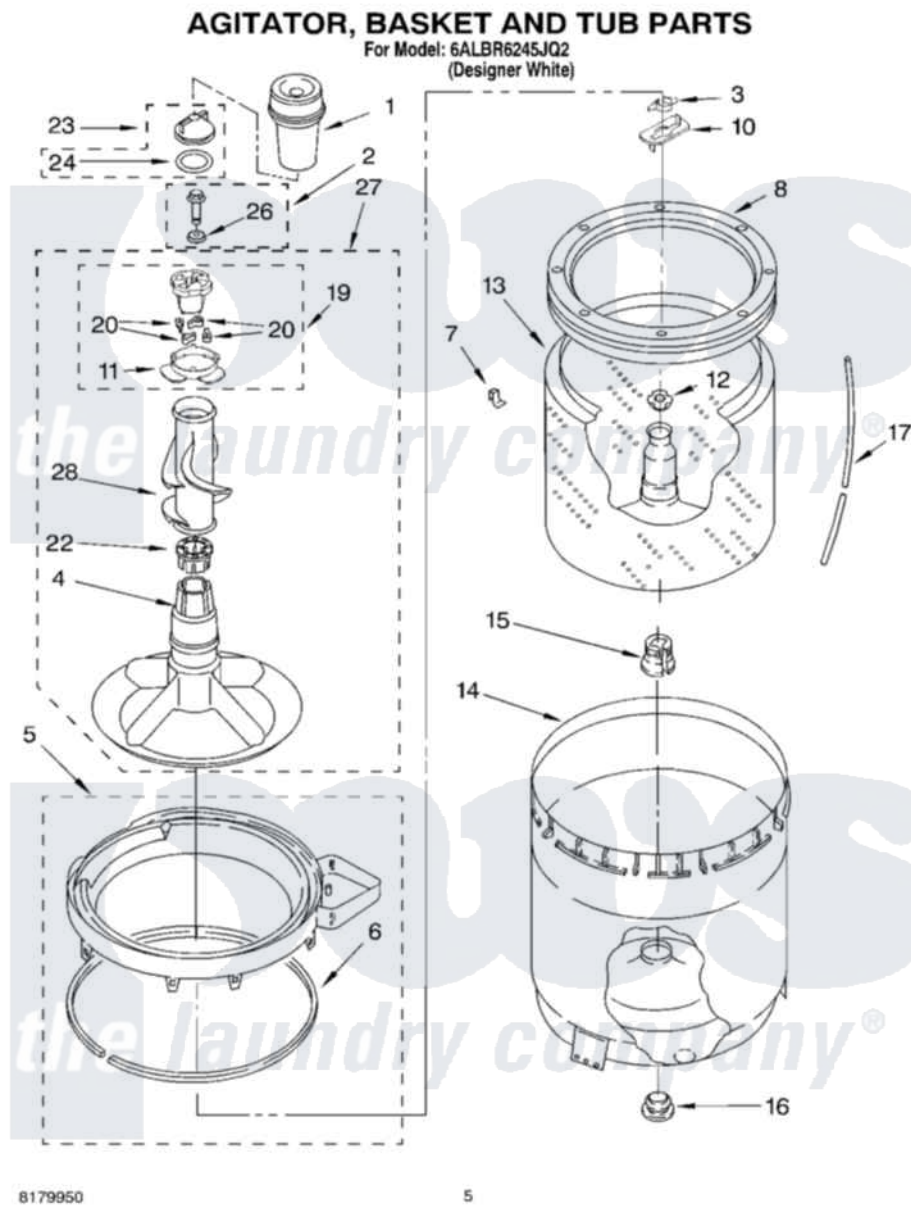

# Whirlpool 6ALBR6245JQ2 03 - AGITATOR, BASKET AND TUB PARTS

Whirlpool [Residential Whirlpool 6ALBR6245JQ2 Washer Parts](#) Parts Diagram 03 - AGITATOR, BASKET AND TUB PARTS

[Click on the part number to view part](#)

Item	Original Part Number	Replaced By	Status	Part Description
1	<a href="#">63580</a>			Dispenser, Fabric Softener
2	<a href="#">358237</a>			Screw And Washer
3	<a href="#">3354845</a>			Clip, Agitator
4	<a href="#">3350830</a>			Agitator
5	<a href="#">3950568</a>			Tub Ring And Gasket
6	<a href="#">3359586</a>			Gasket, Tub Ring
7	<a href="#">8519815</a>			Clip, Balance Ring
8	387868	<a href="#">3956205</a>		Balance Ring
10	3355921	<a href="#">8543666</a>		Washer, Agitator
11	<a href="#">3363661</a>			Bearing, Driven Cam
12	<a href="#">21366</a>			Nut, Spanner
13	<a href="#">8312681</a>			Basket
14	<a href="#">63125</a>			Tub
15	<a href="#">389140</a>			Tub Block, Basket Drive
16	<a href="#">383727</a>			Gasket, Centerpod
17	3363657	<a href="#">353244</a>		Hose, Pressure Switch

19	3363663	<a href="#">285811</a>	Cam-Agitator
20	3366877	<a href="#">80040</a>	Dog-Agitator
22	3350389	<a href="#">285587</a>	Washer
23	3354733	<a href="#">W10074580</a>	Cap, Barrier
24	3348855	<a href="#">W10072840</a>	Fabric Softener
26	<a href="#">3949550</a>		Washer
27	3350829	<a href="#">285574</a>	Large Ring
28	<a href="#">3349019</a>		Auger, Agitator