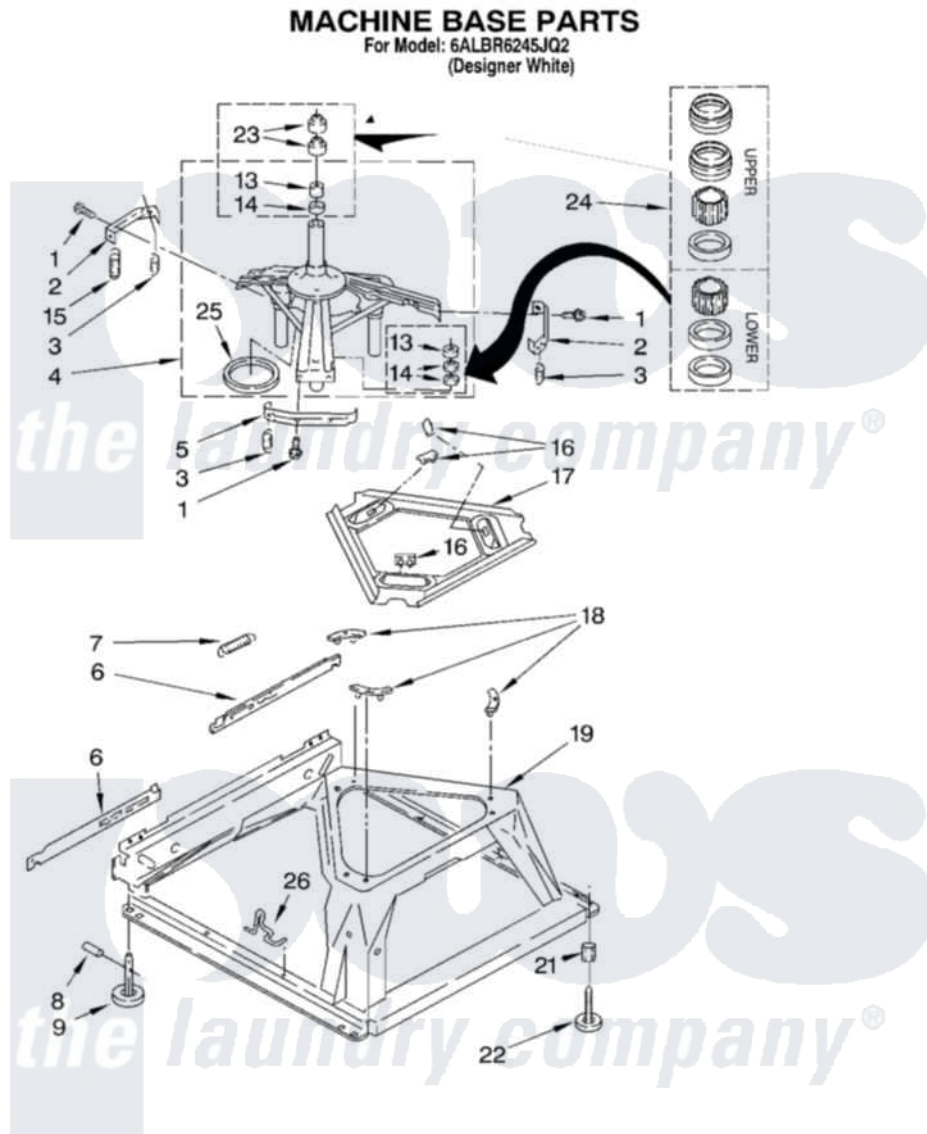

Whirlpool 6ALBR6245JQ2 05 - MACHINE BASE PARTS

8

8179950

Whirlpool [Residential Whirlpool 6ALBR6245JQ2 Washer Parts](#) Parts Diagram 05 - MACHINE BASE PARTS
Click on the part number to view part

Item	Original Part Number	Replaced By	Status	Part Description
1	3400076			Screw, Bracket Mounting
2	64067			Bracket, Spring Outer
3	63907			Spring, Suspension
4	3362087	280184		Support
5	64065			Bracket, Spring Outer
6	63138			Link, Leveling Mechanism
7	62597	8316845		Spring
8	62837			Pin, Knurled
9	62596	285244		Feet-Leveling
13	3347047	8546455		Bearing, Centerpost
14	357409	359449		Seal, Agitator Shaft
15	388492	W10250667		Spring, Counterweight
16	62568	285219		Pad
17	3946509			Plate, Suspension
18	3363660	285744		Pad
19	3349337	285459		Base

21	62739		Nut, Lock
22	389102	W10001130	Foot, Leveling
23	356934	8577376	Seal, Centerpost
24	285203		Centerpost Bearing Kit
25	63134		Ring, Sound Deadening
26	63806	W10145155	Retainer, Suspension Spring