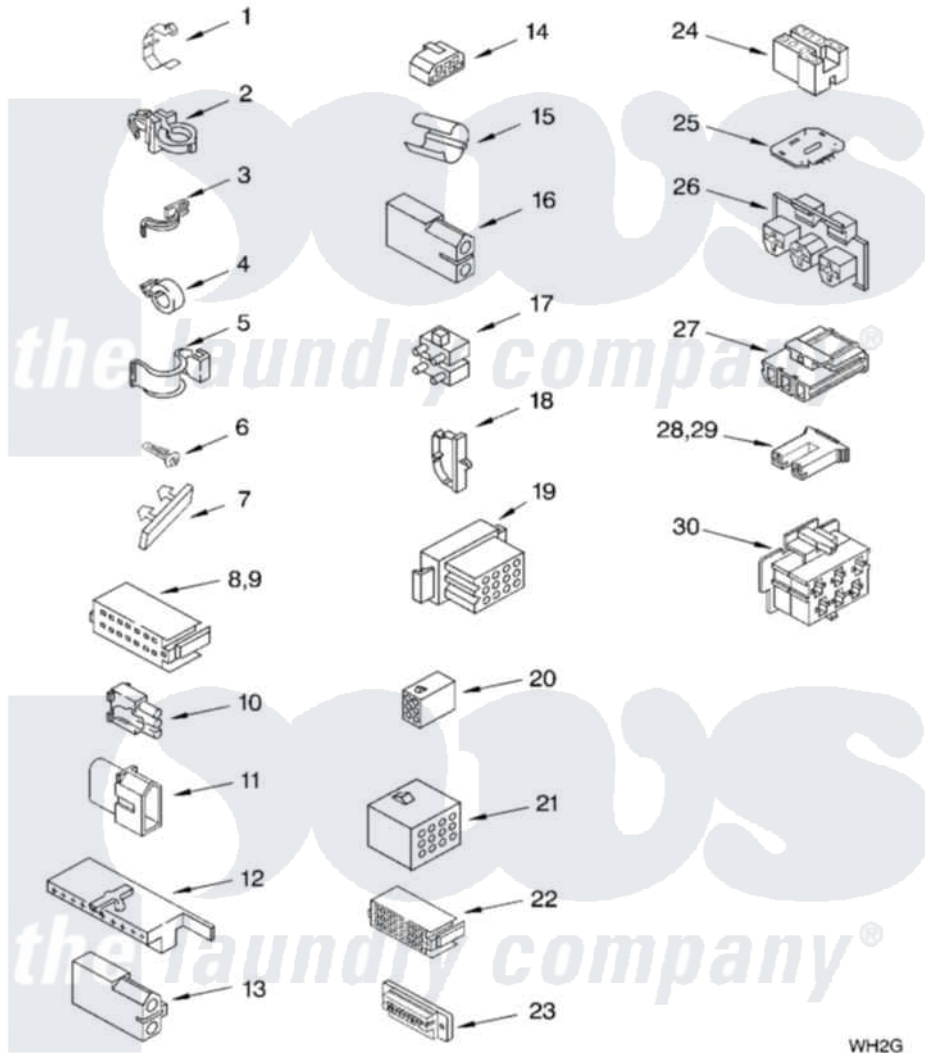

Whirlpool 6ALBR6245JQ2 06 - WIRING HARNESS PARTS

WIRING HARNESS PARTS

For Model: 6ALBR6245JQ2
(Designer White)

WH2G

8179950

9

Whirlpool [Residential Whirlpool 6ALBR6245JQ2 Washer Parts](#) Parts Diagram 06 - WIRING HARNESS PARTS
Click on the part number to view part

Item	Original Part Number	Replaced By	Status	Part Description
1	3349557			Retainer, Harness
2	388498		Not Available	Clip, Harness
3	3347812	8528351		Clip
4	3352501	8559320		Restraint, Hose
5	90016			Clip, Pressure Switch Hose
6	3390496	8281256		Clip, Harness
7	389379			Retainer, Side To Feature Panel
8	352090			Timer, Block Disconnect
9	352089			Timer, Block Disconnect
10	62889			Receptacle, Terminal
11	353424			Plug, Terminal
12	62505			Block, Disconnect
13	3348075			Block, Disconnect (Motor 3 Speed) (Use Term. 94613 Or 94614)
14	3347243			Block, Disconnect

15	63523		Harness, Protector
16	717252		Receptacle, Terminal
17	387566		Plug, Terminal (4-Way) (Power Cord) (Use M3 Screws)
18	3352944		Clip, Harness
19	3390423	Not Available	Block, Disconnect (12-Way) (Timer) (Use Term. 94613)
20	3347730	Not Available	Receptacle, (6-Way) (Use Term. 94613)
21	388818		Plug, Terminal (12-Way) (Use Term. 94613 Or 94614)
22	3369366	Not Available	Timer, Block Disconnect (Black) (Amp) (Use Term. 3369365)
23	3349494		Connector, Etc
24	60687		Connector, Relay (Use Term. 308569)
25	3407125	3955728	Control, Etc
26	3948617	2172937	Connector
27	3360056		Connector
28	3354925		Block, Connector
29	3354926		Block, Connector
30	3948615	Not Available	Connector (T.P.A.) (6-Circuit) (Temp. Switch) (Use Term. 3948619 OR 3948620.)