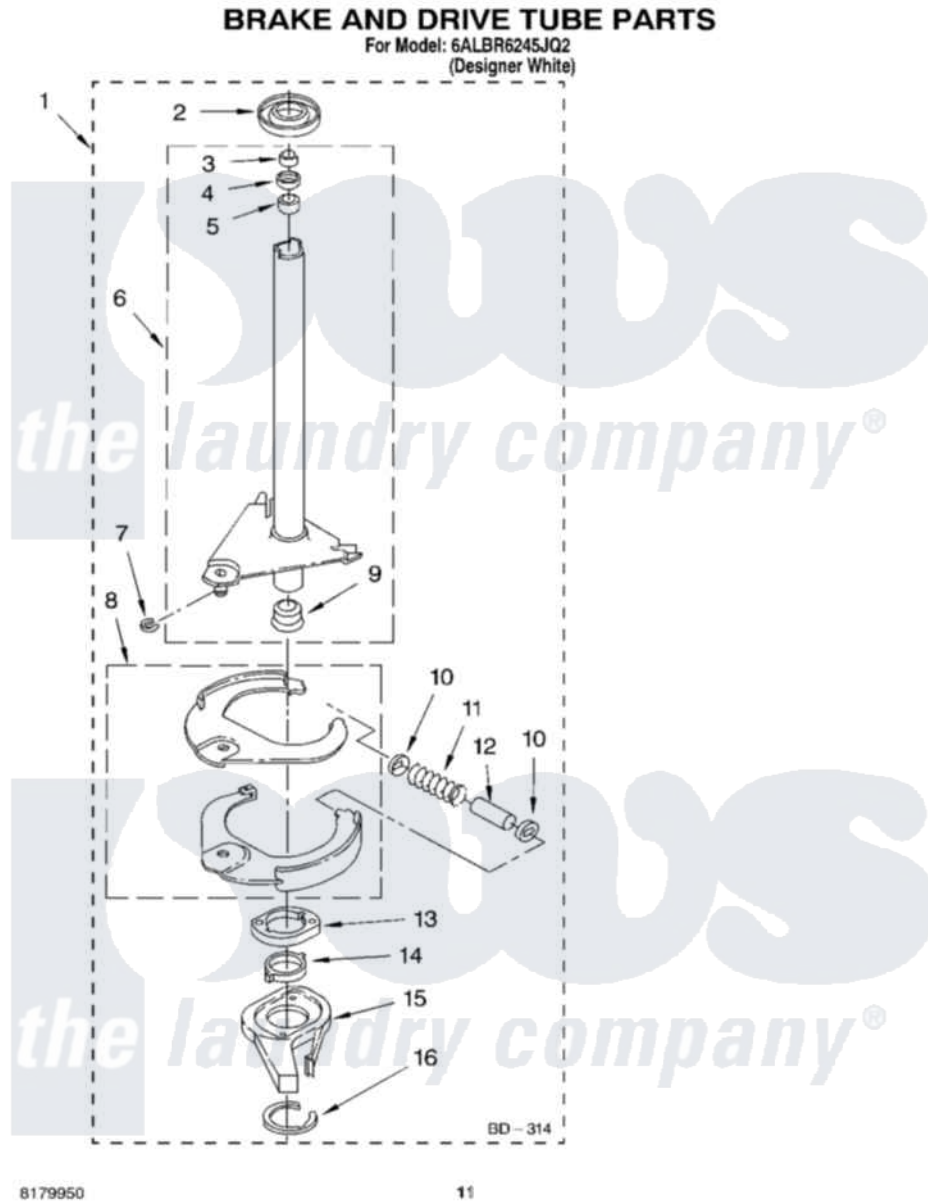

Whirlpool 6ALBR6245JQ2 07 - BRAKE AND DRIVE TUBE PARTS

8179950

11

Whirlpool Residential Whirlpool 6ALBR6245JQ2 Washer Parts Parts Diagram 07 - BRAKE AND DRIVE TUBE PARTS
Click on the part number to view part

Item	Original Part Number	Replaced By	Status	Part Description
1	388951	285792		Basketdrive
2	62658			Ring, Thrust
3	91939			Seal, Shaft
4	356427			Seal, Spin Pinion
5	356937			Spacer, Drive Tube
6	64027	64208		Tube-Spin
7	64035	W10083190		Ring, Retaining
8	64232	285438		Shoe-Brake
9	62703	8546462		"T" Bearing, Spin Tube
10	62648	285658		Sleeve
11	62647		Not Available	Spring, Brake
12	62909	285658		Sleeve
13	63023	8546461		Cam, Brake Release
14	63022			Sleeve, Cam
15	64194	285790		Lining
16	90368	W10083200		Ring, Retaining

" N/A

Not Available

FOLLOWING PARTS NOT
ILLUSTRATED

" [285208](#)

Lubricant