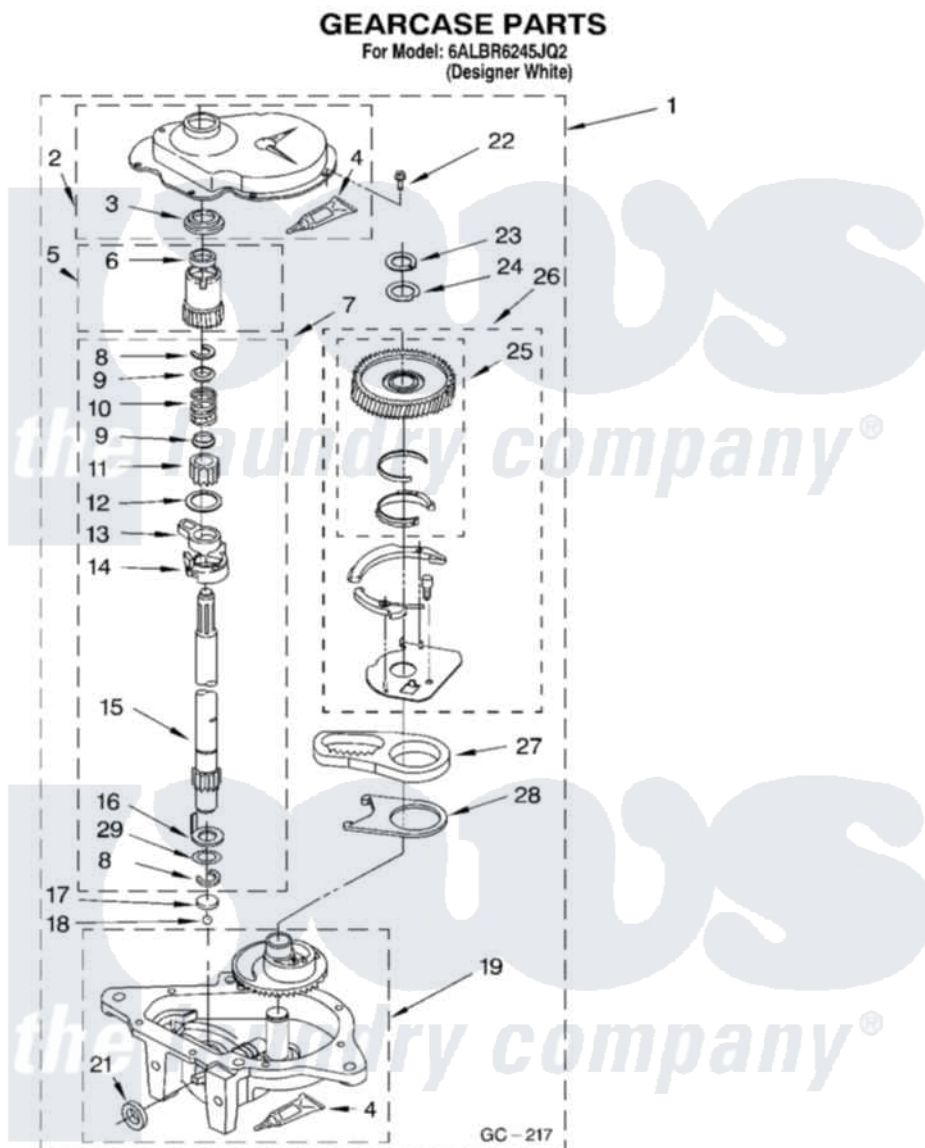

# Whirlpool 6ALBR6245JQ2 08 - GEARCASE PARTS

12

8179950

Whirlpool [Residential Whirlpool 6ALBR6245JQ2 Washer Parts](#) Parts Diagram 08 - GEARCASE PARTS  
Click on the part number to view part

Item	Original Part Number	Replaced By	Status	Part Description
1	3363361	<a href="#">3363395</a>		Gearcase
2	<a href="#">285202</a>			Cover, Gearcase
3	<a href="#">3349985</a>			Seal, Gearcase Cover
4	<a href="#">285195</a>			Sealer Sealer, Gasket
5	63320	<a href="#">285362</a>		Gear and Pinion
6	<a href="#">356427</a>			Seal, Spin Pinion
7	<a href="#">389387</a>			Shaft, Agitator
8	90369		Not Available	Ring, Retaining (2)
9	<a href="#">62677</a>			Retainer, Spring
10	<a href="#">62676</a>			Spring, Agitator
11	63273	<a href="#">285509</a>		Shaft, Agitator
12	<a href="#">62619</a>			Washer, Agitator Gear
13	62580	<a href="#">285206</a>		Cam-Agitator
14	62581	<a href="#">285206</a>		Cam-Agitator
15	<a href="#">285509</a>			Shaft, Agitator
16	<a href="#">62618</a>			Washer, Cam Thrust

17	16018	<a href="#">285205</a>	Bearing
18	85529	<a href="#">285205</a>	Bearing
19	3366851	<a href="#">3363395</a>	Gearcase
21	<a href="#">285352</a>		Seal Kit, Thrust Plug
22	<a href="#">3351614</a>		Screw, Gearcase Cover Mounting
23	3362552	<a href="#">285765</a>	Ring-Retr
24	285735	<a href="#">285766</a>	Washer Kit, Thrust
25	3348567	<a href="#">W102333584</a>	Gear-Spin
26	<a href="#">285595</a>		Neutral Assembly
27	3349296	<a href="#">8546456</a>	Rack, Connecting
28	<a href="#">62621</a>		Actuator, Shift
29	<a href="#">388815</a>		Washer, Intermediate 1 3976263 Miscellaneous Parts Bag 2 3976300 Washer, Inlet Hose 3 3366913 Clamp, Hose