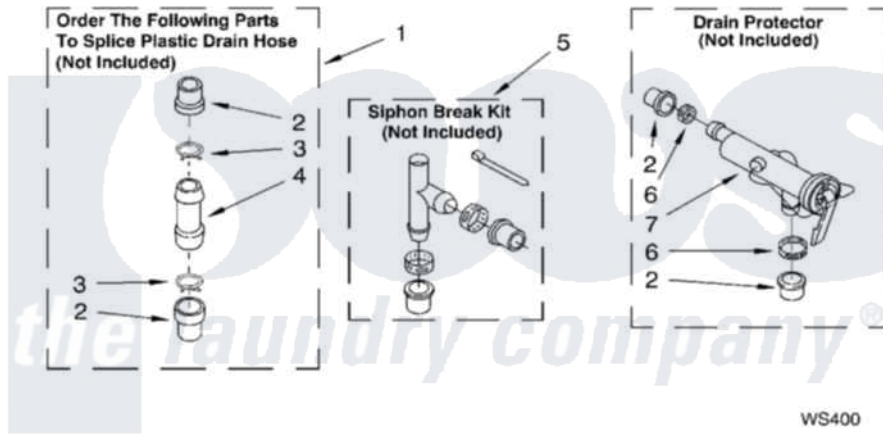

WATER SYSTEM PARTS

For Model: 6ALBR6245JQ2
(Designer White)

8179950

13

Whirlpool [Residential Whirlpool 6ALBR6245JQ2 Washer Parts](#) Parts Diagram 09 - WATER SYSTEM PARTS
Click on the part number to view part

Item	Original Part Number	Replaced By	Status	Part Description
1	285442			Water System Parts
2	285321			Water System Parts
3	370447	285655		Clamp, Hose
4	16272			Connector, Straight
5	285320			Water System Parts
6	65349	285655		Clamp, Hose
7	367031			Water System Parts