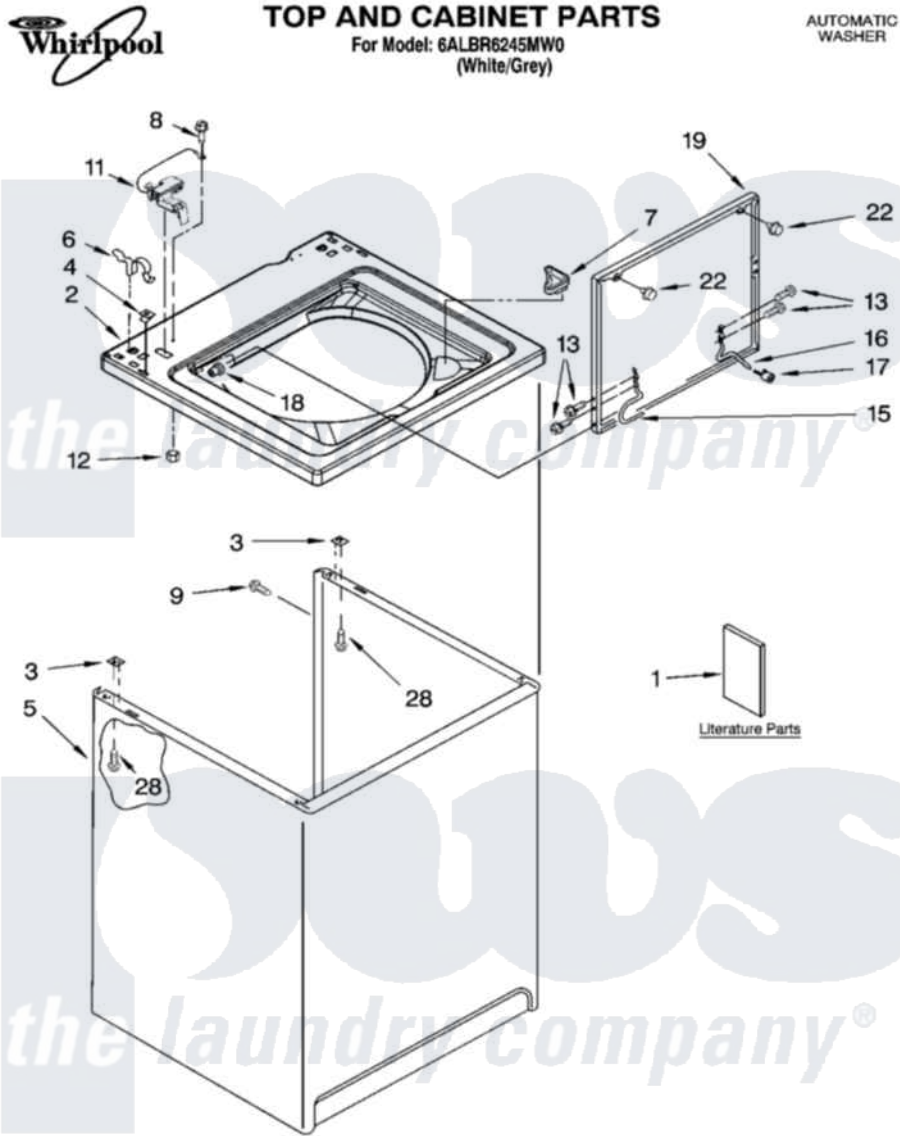

Whirlpool 6ALBR6245MW0 01 - TOP AND CABINET PARTS

2-04 Litho in U.S.A. (drd)

1

Part No. 8180232

Whirlpool [Residential Whirlpool 6ALBR6245MW0 Washer Parts](#) Parts Diagram 01 - TOP AND CABINET PARTS
 Click on the part number to view part

Item	Original Part Number	Replaced By	Status	Part Description
1	LIT8539795		Not Available	Literature Parts (Installation Instructions)
"	LIT8558485		Not Available	Literature Parts (Feature Sheet)
"	LIT8539788		Not Available	Literature Parts (Use & Care Guide)
"	LIT8559432		Not Available	Literature Parts (Wiring Diagram)
"	LIT8315951		Not Available	Literature Parts (Energy Guide)
2	8541617			Top
3	62750			Spacer, Cabinet To Top (4)
4	357213			Nut, Push-In
5	3951171			Cabinet
6	62780			Clip, Top And Cabinet And Rear Panel
7	3362952			Dispenser, Bleach
8	3351614			Screw, Gearcase Cover Mounting
9	3357011	308685		Side Trim)

11	8318084		Switch, Lid
12	3400901	680762	Nut
13	3351355	W10119828	Screw, Lid Hinge Mounting
15	8318088		Hinge, Lid
16	54583		Hinge, Lid
17	19119		Bumper, Lid Hinge
18	21258		Bearing, Lid Hinge
19	8541744	285966	Lid
22	9724509		Bumper, Lid
28	3390631		Screw, 10-16 X 3/8