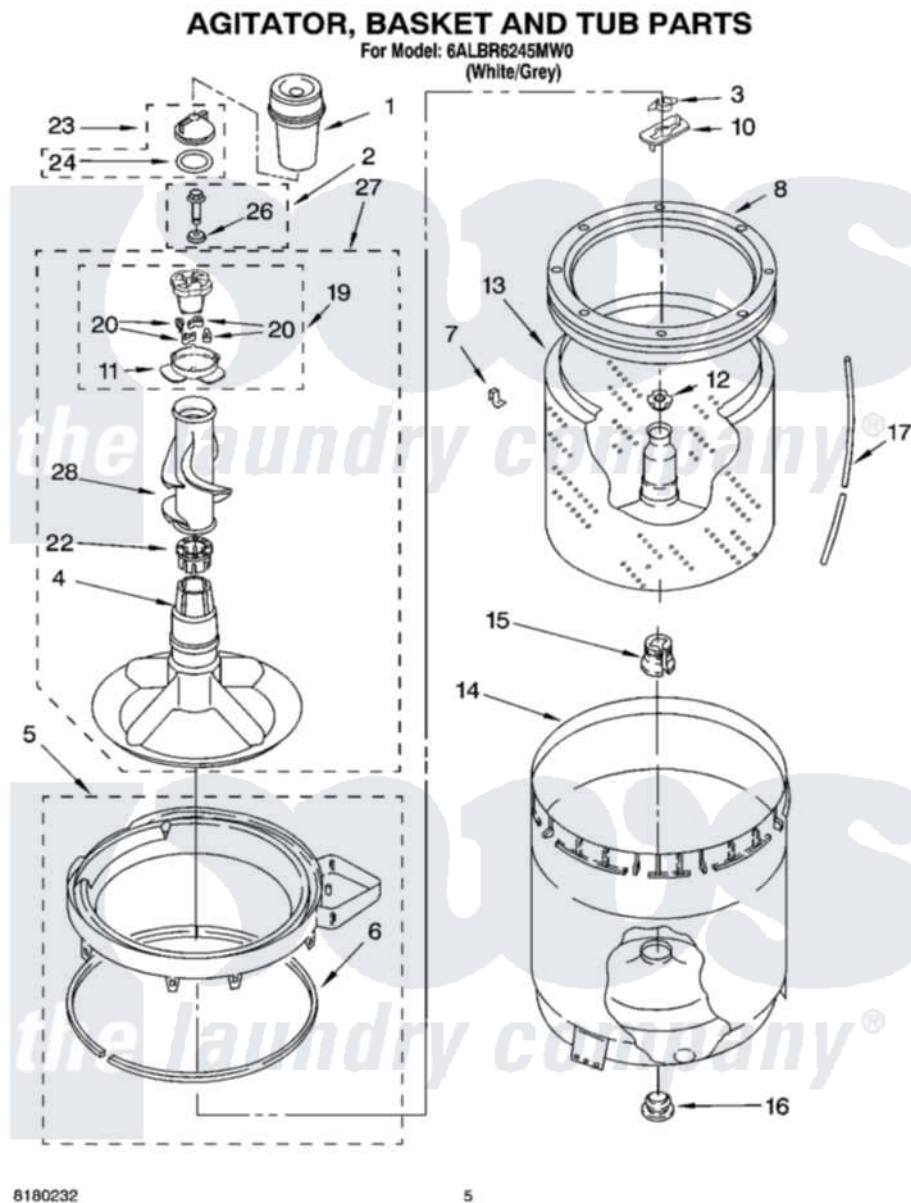

# Whirlpool 6ALBR6245MW0 03 - AGITATOR, BASKET AND TUB PARTS

Whirlpool Residential Whirlpool 6ALBR6245MW0 Washer Parts Parts Diagram 03 - AGITATOR, BASKET AND TUB PARTS

Click on the part number to view part

Item	Original Part Number	Replaced By	Status	Part Description
1	<a href="#">63580</a>			Dispenser, Fabric Softener
2	<a href="#">358237</a>			Screw And Washer
3	<a href="#">3354845</a>			Clip, Agitator
4	<a href="#">3350830</a>			Agitator
5	<a href="#">3950568</a>			Tub Ring And Gasket
6	<a href="#">3359586</a>			Gasket, Tub Ring
7	<a href="#">8519815</a>			Clip, Balance Ring
8	<a href="#">3956205</a>			Balance Ring
10	3355921	<a href="#">8543666</a>		Washer, Agitator
11	<a href="#">3363661</a>			Bearing, Driven Cam
12	<a href="#">21366</a>			Nut, Spanner
13	<a href="#">8312681</a>			Basket
14	<a href="#">63125</a>			Tub
15	<a href="#">389140</a>			Tub Block, Basket Drive
16	<a href="#">383727</a>			Gasket, Centerpod
17	3363657	<a href="#">353244</a>		Hose, Pressure Switch

19	3363663	<a href="#">285811</a>	Cam-Agitator
20	3366877	<a href="#">80040</a>	Dog-Agitator
22	3350389	<a href="#">285587</a>	Washer
23	3354733	<a href="#">W10074580</a>	Cap, Barrier
24	3348855	<a href="#">W10072840</a>	Fabric Softener
26	<a href="#">3949550</a>		Washer
27	3350829	<a href="#">285574</a>	Large Ring
28	<a href="#">3349019</a>		Auger, Agitator