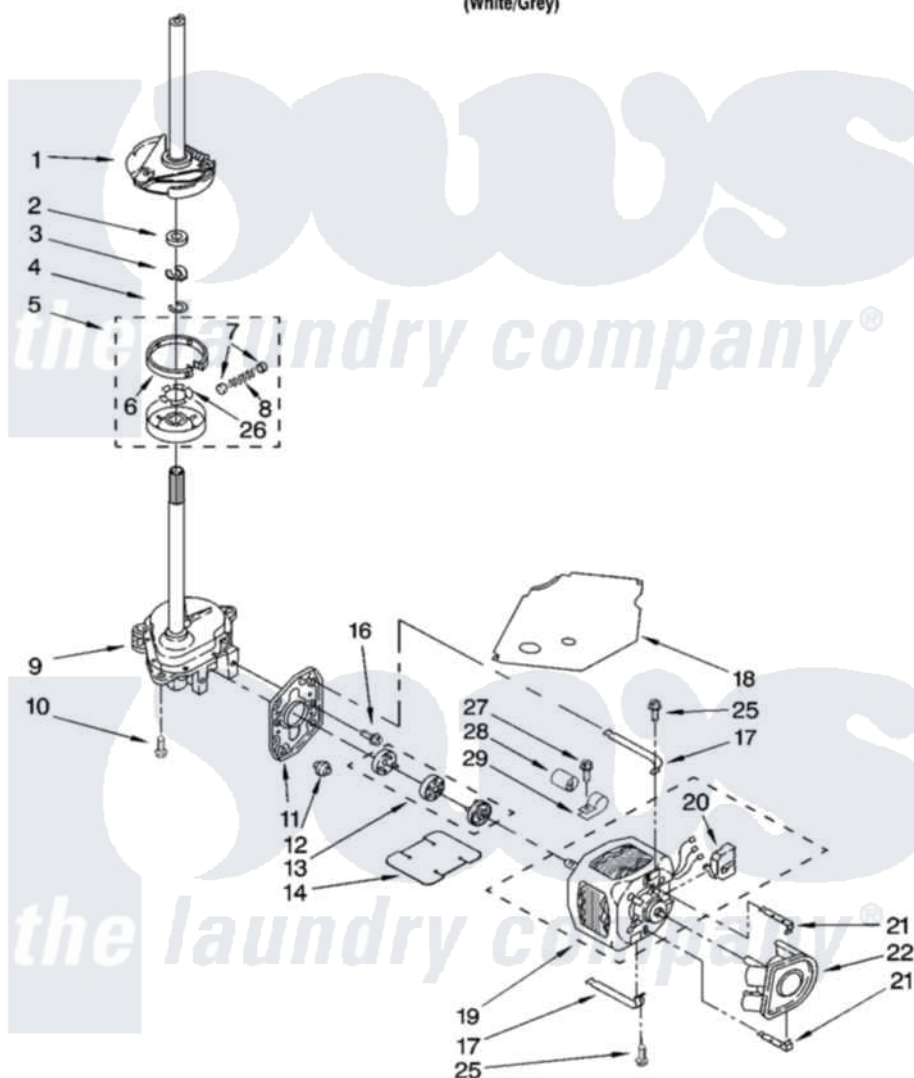

Whirlpool 6ALBR6245MW0 04 - BRAKE, CLUTCH, GEARCASE, MOTOR AND PUMP PARTS

BRAKE, CLUTCH, GEARCASE, MOTOR AND PUMP PARTS

For Model: 6ALBR6245MW0
(White/Grey)

8180232

7

Whirlpool [Residential Whirlpool 6ALBR6245MW0 Washer Parts](#) Parts Diagram 04 - BRAKE, CLUTCH, GEARCASE, MOTOR AND PUMP PARTS
Click on the part number to view part

Item	Original Part Number	Replaced By	Status	Part Description
1	388951	285792		Basketdrive
2	63292			Washer, Spin Tube Thrust
3	62697	W10080230		Ring, Spin Tube Support
4	63283	285353		Ring
5	3951311	285785		Clutch
6	3951308	285790		Lining
7	62646			Cap, Clutch Spring
8	3946792			Spring And Damper Assembly
9	3949118	3363395		Gearcase
10	3357334	3400516		Screw Anti-Rattle
11	62611			Plate, Motor Mount To Gearcase
12	62691			Grommet, Motor
13	285852	285852A		Coupling
14	8316060			Shield, Tub To Motor

16	3400516		Screw Anti-Rattle
17	3349637	W10086010	Retainer, Motor
18	3362089		Shield, Tub To Motor
19	3363190		Motor, Main Drive
20	8529896		Switch, Main Drive Motor
21	8546127		Retainer, Pump
22	3363394		Pump
25	3387485	273556	Screw, 10-16 X 5/8
26	3355454		Clip, Main Drive
27	62863	3390631	Screw, 10-16 X 3/8
28	3948448	482156	Capacitor
29	3949496		Clamp, Capacitor