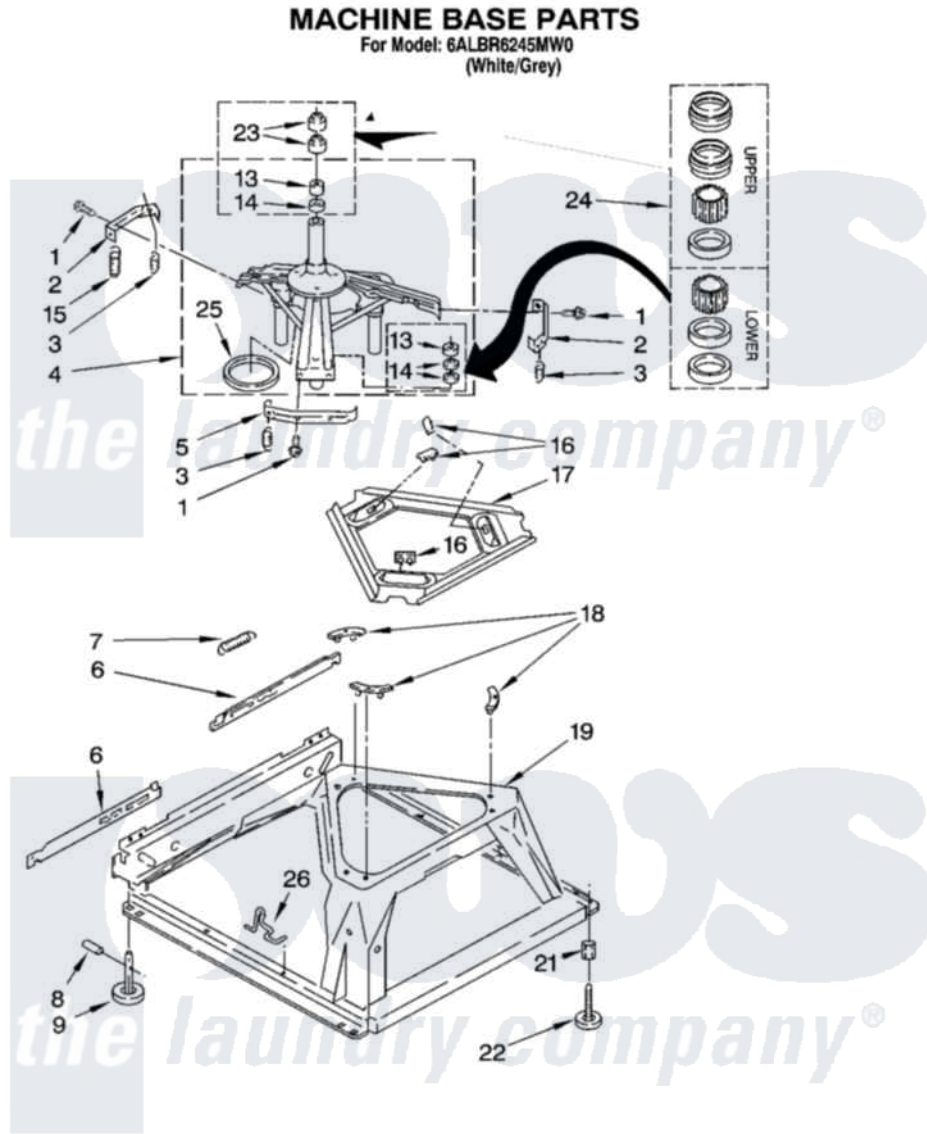

Whirlpool 6ALBR6245MW0 05 - MACHINE BASE PARTS

8

8190232

Whirlpool [Residential Whirlpool 6ALBR6245MW0 Washer Parts](#) Parts Diagram 05 - MACHINE BASE PARTS
Click on the part number to view part

Item	Original Part Number	Replaced By	Status	Part Description
1	3400076			Screw, Bracket Mounting
2	64067			Bracket, Spring Outer
3	63907			Spring, Suspension
4	3362087	280184		Support
5	64065			Bracket, Spring Outer
6	63138			Link, Leveling Mechanism
7	62597	8316845		Spring
8	62837			Pin, Knurled
9	62596	285244		Feet-Leveling
13	3347047	8546455		Bearing, Centerpost
14	357409	359449		Seal, Agitator Shaft
15	388492	W10250667		Spring, Counterweight
16	62568	285219		Pad
17	3946509			Plate, Suspension
18	3363660	285744		Pad
19	3349337	285459		Base

21	3359452		Nut, Lock
22	389102	W10001130	Foot, Leveling
23	356934	8577376	Seal, Centerpost
24	285203		Centerpost Bearing Kit
25	63134		Ring, Sound Deadening
26	63806	W10145155	Retainer, Suspension Spring