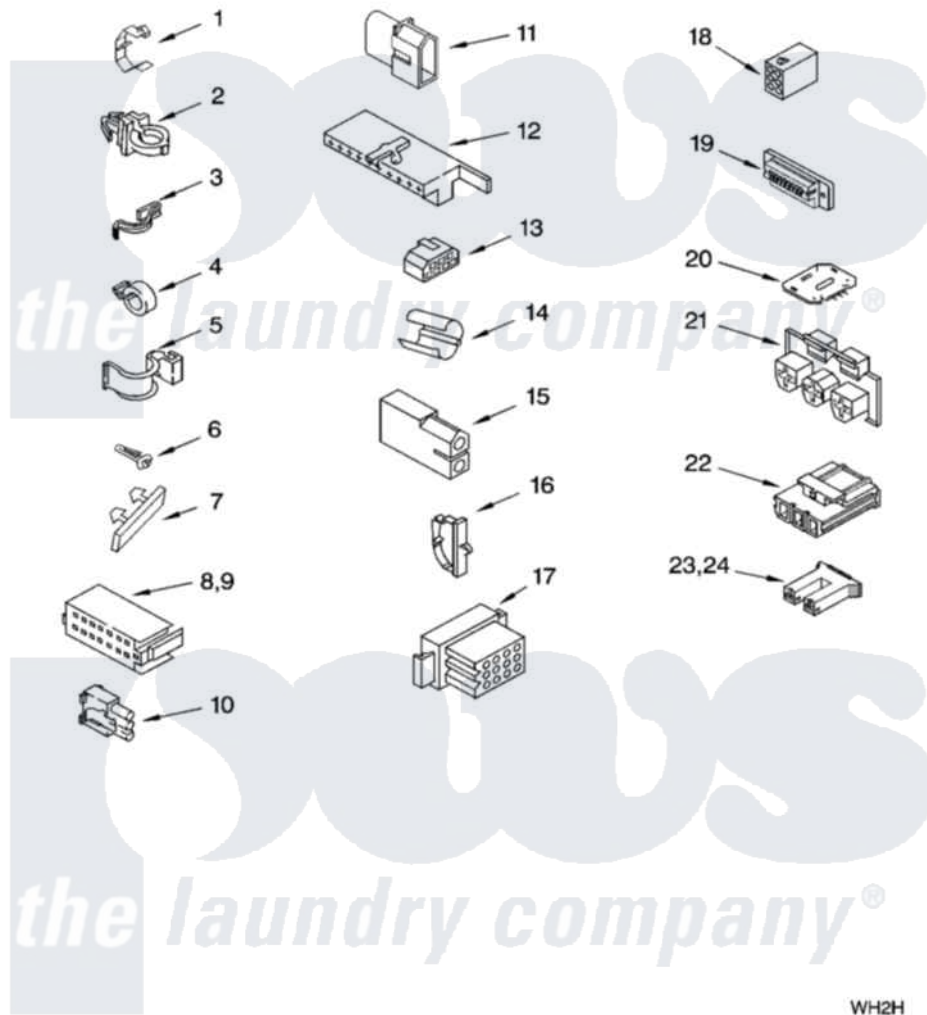

# Whirlpool 6ALBR6245MW0 06 - WIRING HARNESS PARTS

## WIRING HARNESS PARTS

For Model: 6ALBR6245MW0  
(White/Grey)

WH2H

8180232

9

Whirlpool [Residential Whirlpool 6ALBR6245MW0 Washer Parts](#) Parts Diagram 06 - WIRING HARNESS PARTS  
Click on the part number to view part

Item	Original Part Number	Replaced By	Status	Part Description
1	<a href="#">3349557</a>			Retainer, Harness
2	388498		Not Available	Clip, Harness
3	3347812	<a href="#">8528351</a>		Clip
4	3352501	<a href="#">8559320</a>		Restraint, Hose
5	<a href="#">90016</a>			Clip, Pressure Switch Hose
6	3390496	<a href="#">8281256</a>		Clip, Harness
7	<a href="#">389379</a>			Retainer, Side To Feature Panel
8	<a href="#">3948614</a>			Disconnect Block
9	<a href="#">352089</a>			Timer, Block Disconnect
10	<a href="#">62889</a>			Receptacle, Terminal
11	<a href="#">353424</a>			Plug, Terminal
12	<a href="#">62505</a>			Block, Disconnect
13	<a href="#">3347243</a>			Block, Disconnect
14	<a href="#">63523</a>			Harness, Protector
15	<a href="#">717252</a>			Receptacle, Terminal
16	<a href="#">3352944</a>			Clip, Harness

17	3390423	Not Available	Block, Disconnect (12-Way) (Timer) (Use Term. 94613)
18	3347730	Not Available	Receptacle, (6-Way) (Use Term. 94613)
19	3349494		Connector, Etc
20	3407125	<a href="#">3955728</a>	Control, Etc
21	3948617	<a href="#">2172937</a>	Connector
22	<a href="#">3360056</a>		Connector
23	<a href="#">3354925</a>		Block, Connector
24	<a href="#">3354926</a>		Block, Connector