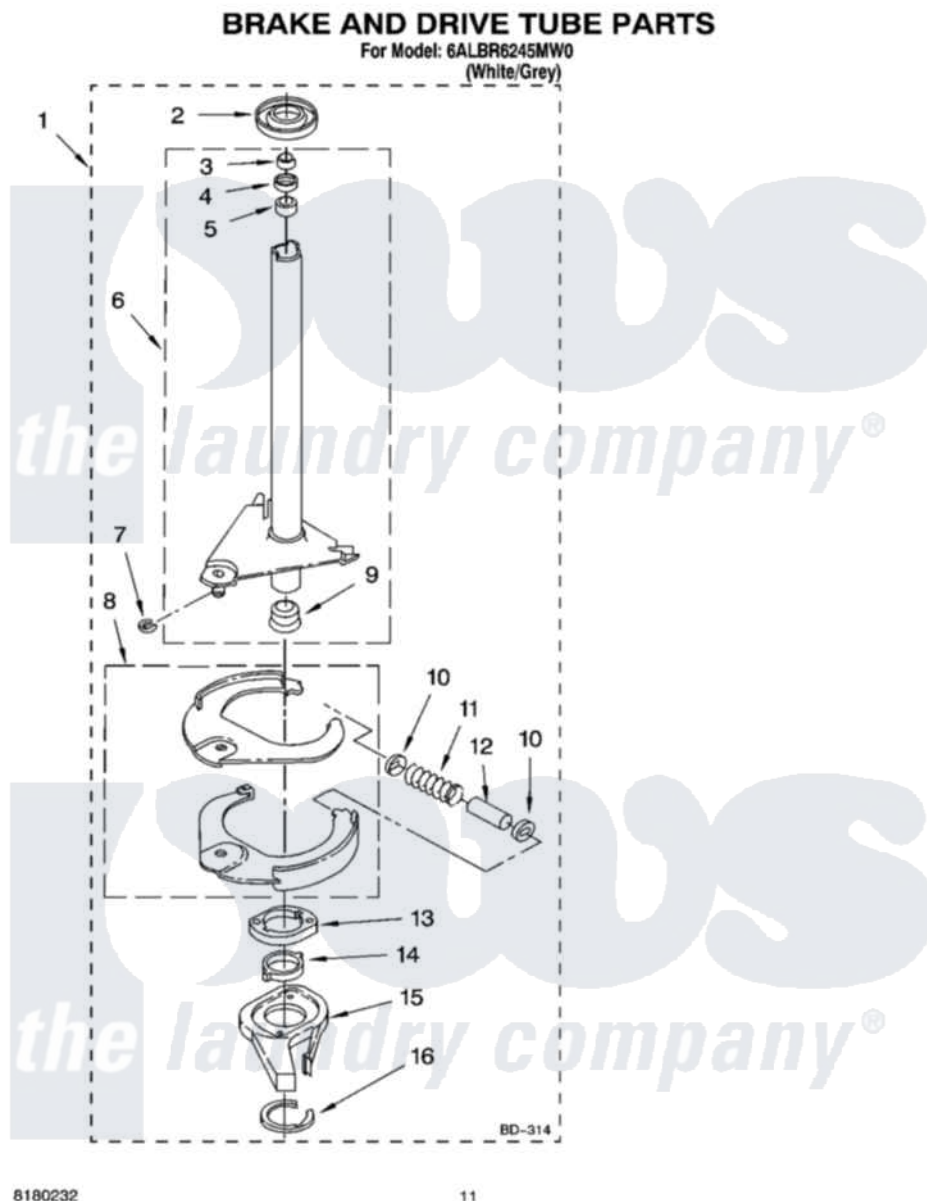

Whirlpool 6ALBR6245MW0 07 - BRAKE AND DRIVE TUBE PARTS

8180232

11

Whirlpool [Residential Whirlpool 6ALBR6245MW0 Washer Parts](#) Parts Diagram 07 - BRAKE AND DRIVE TUBE PARTS
Click on the part number to view part

Item	Original Part Number	Replaced By	Status	Part Description
1	388951	285792		Basketdrive
2	62658			Ring, Thrust
3	91939			Seal, Shaft
4	356427			Seal, Spin Pinion
5	356937			Spacer, Drive Tube
6	64027	64208		Tube-Spin
7	64035	W10083190		Ring, Retaining
8	64232	285438		Shoe-Brake
9	62703	8546462		"T" Bearing, Spin Tube
10	62648	285658		Sleeve
11	62647		Not Available	Spring, Brake
12	62909	285658		Sleeve
13	63023	8546461		Cam, Brake Release
14	63022			Sleeve, Cam
15	64194	285790		Lining
16	90368	W10083200		Ring, Retaining

" N/A

Not Available

FOLLOWING PARTS NOT
ILLUSTRATED

" [285208](#)

Lubricant