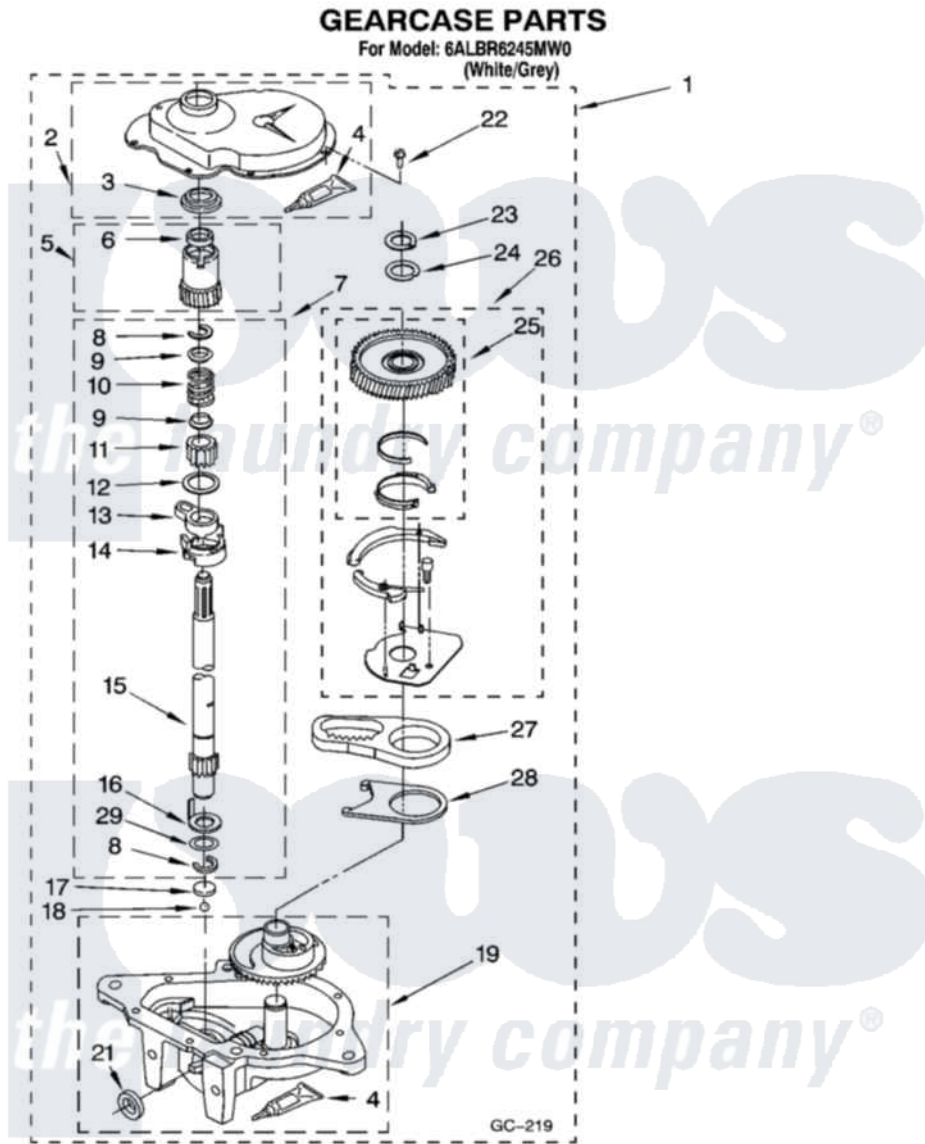

# Whirlpool 6ALBR6245MW0 08 - GEARCASE PARTS

12

8180232

Whirlpool [Residential Whirlpool 6ALBR6245MW0 Washer Parts](#) Parts Diagram 08 - GEARCASE PARTS  
Click on the part number to view part

Item	Original Part Number	Replaced By	Status	Part Description
1	3949118	<a href="#">3363395</a>		Gearcase
2	<a href="#">285202</a>			Cover, Gearcase
3	<a href="#">3349985</a>			Seal, Gearcase Cover
4	<a href="#">285195</a>			Sealer Sealer, Gasket
5	63320	<a href="#">285362</a>		Gear and Pinion
6	<a href="#">356427</a>			Seal, Spin Pinion
7	<a href="#">389387</a>			Shaft, Agitator
8	90369		Not Available	Ring, Retaining (2)
9	<a href="#">62677</a>			Retainer, Spring
10	<a href="#">62676</a>			Spring, Agitator
11	63273	<a href="#">285509</a>		Shaft, Agitator
12	<a href="#">62619</a>			Washer, Agitator Gear
13	62580	<a href="#">285206</a>		Cam-Agitator
14	62581	<a href="#">285206</a>		Cam-Agitator
15	<a href="#">285509</a>			Shaft, Agitator
16	<a href="#">62618</a>			Washer, Cam Thrust

17	16018	<a href="#">285205</a>	Bearing
18	85529	<a href="#">285205</a>	Bearing
19	3366851	<a href="#">3363395</a>	Gearcase
21	<a href="#">285352</a>		Seal Kit, Thrust Plug
22	<a href="#">3351614</a>		Screw, Gearcase Cover Mounting
23	3362552	<a href="#">285765</a>	Ring-Retr
24	285735	<a href="#">285766</a>	Washer Kit, Thrust
25	3348567	<a href="#">W102333584</a>	Gear-Spin
26	<a href="#">285595</a>		Neutral Assembly
27	3349296	<a href="#">8546456</a>	Rack, Connecting
28	<a href="#">62621</a>		Actuator, Shift
29	<a href="#">388815</a>		Washer, Intermediate 1 3976263 Miscellaneous Parts Bag 2 3976300 Washer, Inlet Hose 3 3366913 Clamp, Hose
"	BLANK	Not Available	GC-219