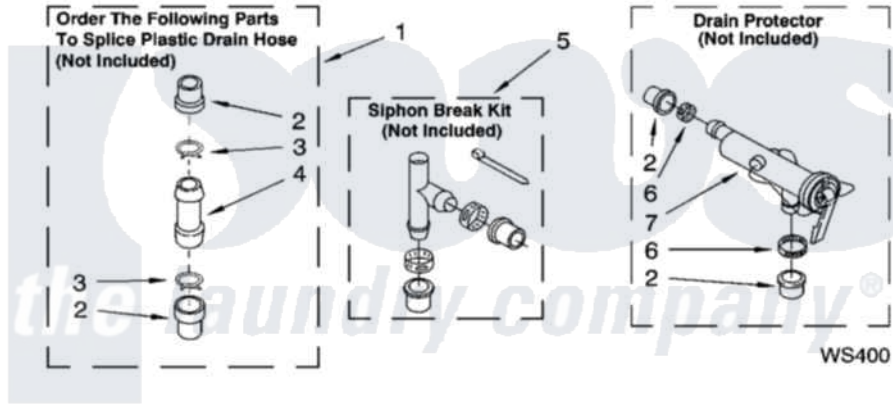

WATER SYSTEM PARTS

For Model: 6ALBR6245MW0
(White/Grey)

8180232

13

Whirlpool [Residential Whirlpool 6ALBR6245MW0 Washer Parts](#) Parts Diagram 09 - WATER SYSTEM PARTS
Click on the part number to view part

Item	Original Part Number	Replaced By	Status	Part Description
1	285442			Water System Parts
2	285321			Water System Parts
3	370447	285655		Clamp, Hose
4	16272			Connector, Straight
5	285320			Water System Parts
6	65349	285655		Clamp, Hose
7	367031			Water System Parts