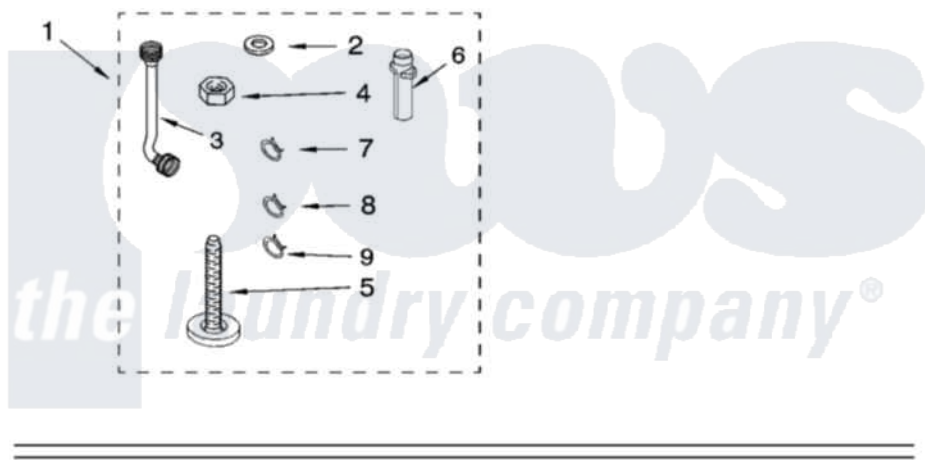

Whirlpool 6ALBR6245MW0 10 - MISCELLANEOUS PARTS - OPTIONAL PARTS (NOT INCLUDED)

MISCELLANEOUS PARTS

For Model: 6ALBR6245MW0
(White/Grey)

Whirlpool [Residential Whirlpool 6ALBR6245MW0 Washer Parts](#) Parts Diagram 10 - MISCELLANEOUS PARTS - OPTIONAL PARTS (NOT INCLUDED)
Click on the part number to view part

Item	Original Part Number	Replaced By	Status	Part Description
1	8541752			Miscellaneous Parts Bag
2	3357450			Washer, Water Inlet Hose
3	3366916			Hose, Water Inlet
4	3359452			Nut, Lock
5	389102	W10001130		Foot, Leveling
6	3363920	3363920A		Adapter
7	356138			Clamp, Hose
8	3366912	356138		Clamp, Hose
9	3366913	3357331		Clamp, Drain
"	72017			Paint, Touch-Up
"	350938			Paint, Pressurized Spray B
"	350930			Paint, Pressurized Spray B
"	799344			Paint, Touch-Up)
"	N/A		Not Available	OIL
"	350572			Oil