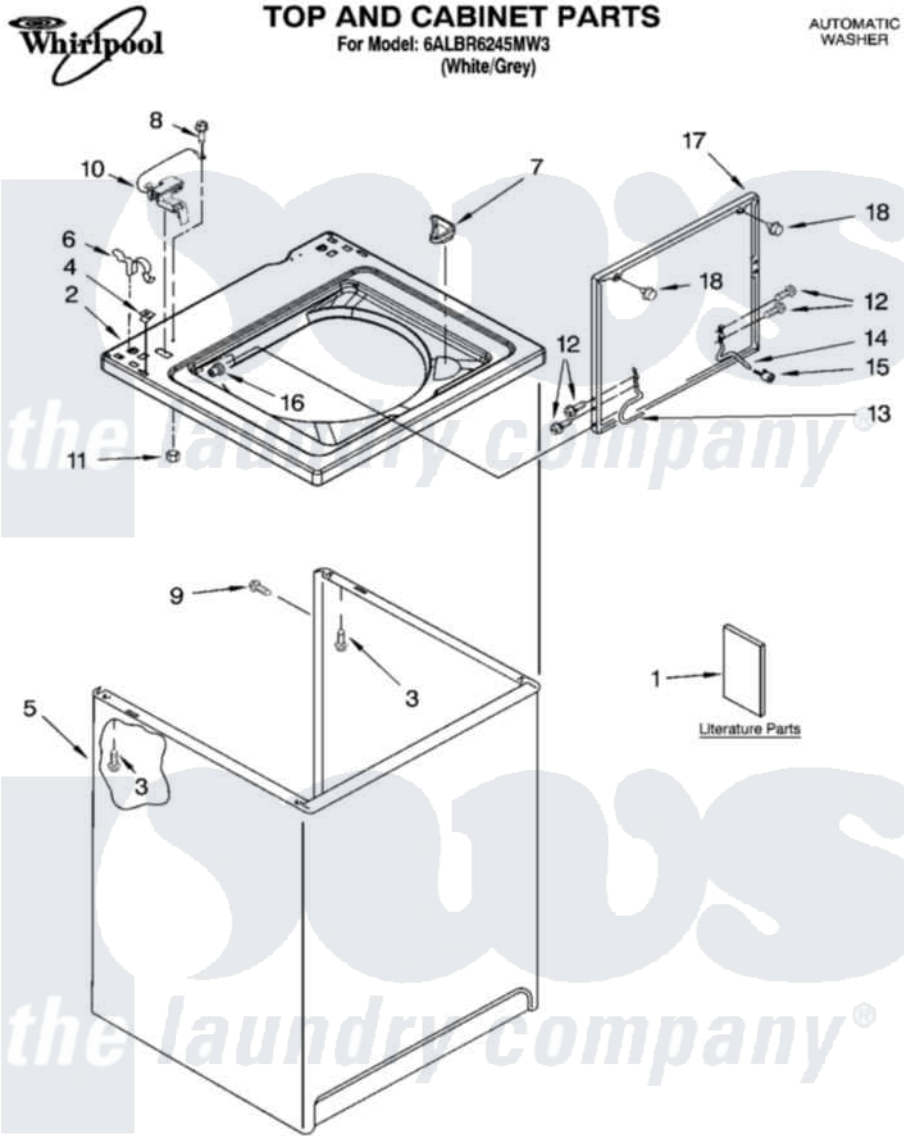

Whirlpool 6ALBR6245MW3 01 - TOP AND CABINET PARTS

5-06 Litho in U.S.A. (dtd)

1

Part No. 8180798

Whirlpool [Residential Whirlpool 6ALBR6245MW3 Washer Parts](#) Parts Diagram 01 - TOP AND CABINET PARTS
 Click on the part number to view part

Item	Original Part Number	Replaced By	Status	Part Description
1	W10131575		Not Available	Installation Instructions
"	8580409		Not Available	Feature Sheet
"	W10131574		Not Available	Use & Care Guide
"	8559432		Not Available	Wiring Diagram
"	8580418		Not Available	Energy Guide
2	8541617			Top
3	3390631			Screw, 10-16 X 3/8
4	357213			Nut, Push-In
5	3951171			Cabinet
6	62780			Clip, Top And Cabinet And Rear Panel
7	3362952			Dispenser, Bleach
8	3351614			Screw, Gearcase Cover Mounting
9	3357011	308685		Side Trim)
10	8318084			Switch, Lid
11	8533959	680762		Nut