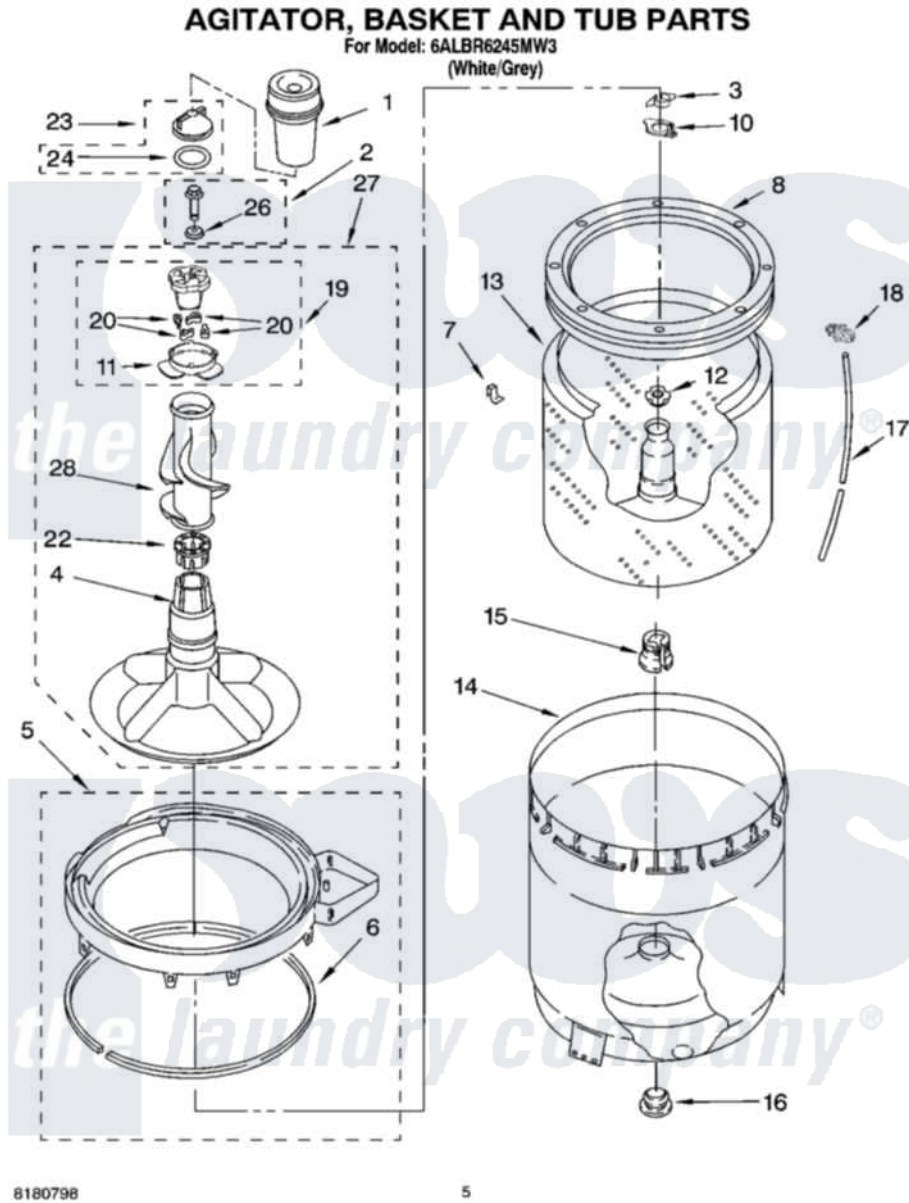

Whirlpool 6ALBR6245MW3 03 - AGITATOR, BASKET AND TUB PARTS

8180798

5

Whirlpool [Residential Whirlpool 6ALBR6245MW3 Washer Parts](#) Parts Diagram 03 - AGITATOR, BASKET AND TUB PARTS

[Click on the part number to view part](#)

Item	Original Part Number	Replaced By	Status	Part Description
1	63580			Dispenser, Fabric Softener
2	358237			Screw And Washer
3	3354845			Clip, Agitator
4	3350830			Agitator
5	3950568			Tub Ring And Gasket
6	3359586			Gasket, Tub Ring
7	8519815			Clip, Balance Ring
8	3956205			Balance Ring
10	8543666			Washer, Agitator
11	3363661			Bearing, Driven Cam
12	21366			Nut, Spanner
13	8312681			Basket
14	63125			Tub
15	389140			Tub Block, Basket Drive
16	383727			Gasket, Centerpod
17	3363657	353244		Hose, Pressure Switch

18	2219077		Clip, Pressure Switch Hose
19	3363663	285811	Cam-Agitator
20	3366877	80040	Dog-Agitator
22	3350389	285587	Washer
23	3354733	W10074580	Cap, Barrier
24	3348855	W10072840	Fabric Softener
26	3949550		Washer
27	3350829	285574	Large Ring
28	3349019		Auger, Agitator