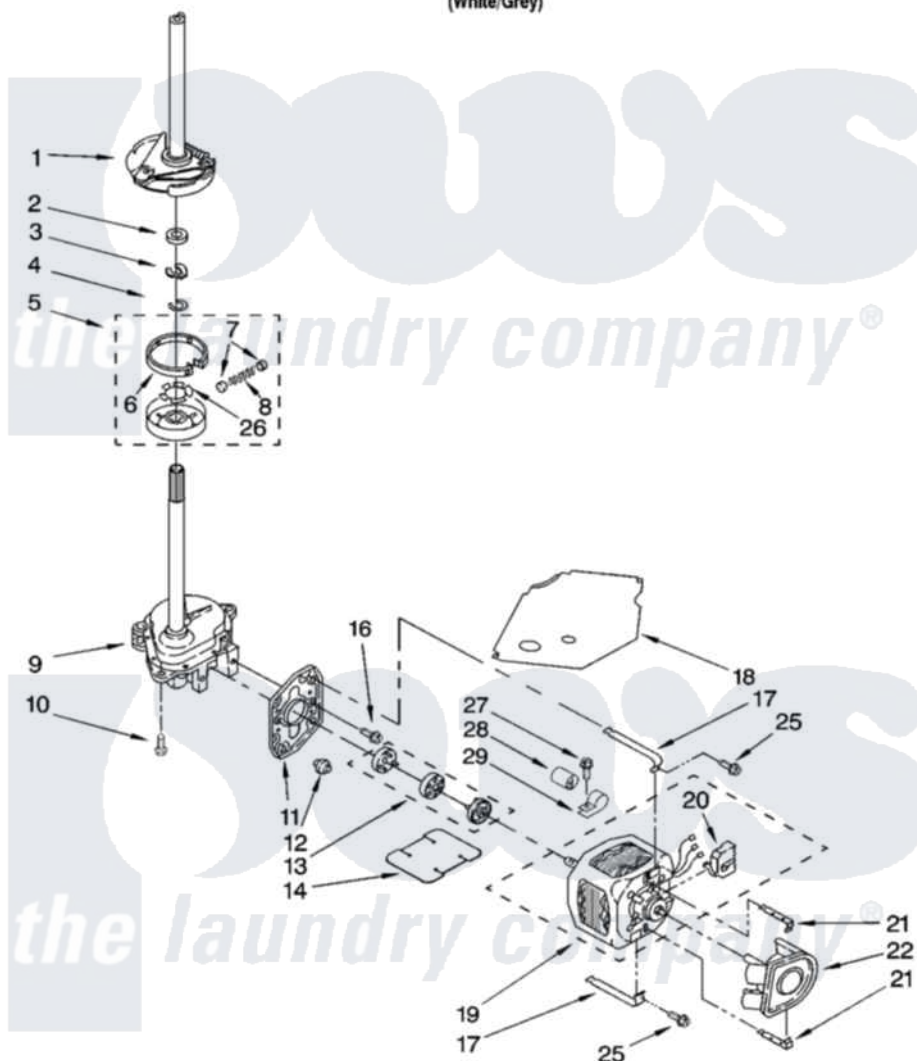

# Whirlpool 6ALBR6245MW3 04 - BRAKE, CLUTCH, GEARCASE, MOTOR AND PUMP PARTS

## BRAKE, CLUTCH, GEARCASE, MOTOR AND PUMP PARTS

For Model: 6ALBR6245MW3  
(White/Grey)

8180798

7

Whirlpool [Residential Whirlpool 6ALBR6245MW3 Washer Parts](#) Parts Diagram 04 - BRAKE, CLUTCH, GEARCASE, MOTOR AND PUMP PARTS

[Click on the part number to view part](#)

Item	Original Part Number	Replaced By	Status	Part Description
1	388951	<a href="#">285792</a>		Basketdrive
2	<a href="#">63292</a>			Washer, Spin Tube Thrust
3	62697	<a href="#">W10080230</a>		Ring, Spin Tube Support
4	63283	<a href="#">285353</a>		Ring
5	3951311	<a href="#">285785</a>		Clutch
6	3951308	<a href="#">285790</a>		Lining
7	<a href="#">62646</a>			Cap, Clutch Spring
8	<a href="#">3946792</a>			Spring And Damper Assembly
9	3949118	<a href="#">3363395</a>		Gearcase
10	3357334	<a href="#">3400516</a>		Screw Anti-Rattle
11	<a href="#">62611</a>			Plate, Motor Mount To Gearcase
12	<a href="#">62691</a>			Grommet, Motor
13	285852	<a href="#">285852A</a>		Coupling
14	<a href="#">8316060</a>			Shield, Tub To Motor

16	<a href="#">3400516</a>		Screw Anti-Rattle
17	3349637	<a href="#">W10086010</a>	Retainer, Motor
18	<a href="#">3362089</a>		Shield, Tub To Motor
19	<a href="#">3363190</a>		Motor, Main Drive
20	<a href="#">8529896</a>		Switch, Main Drive Motor
21	<a href="#">8546127</a>		Retainer, Pump
22	<a href="#">3363394</a>		Pump
25	3387485	<a href="#">273556</a>	Screw, 10-16 X 5/8
26	<a href="#">3355454</a>		Clip, Main Drive
27	62863	<a href="#">3390631</a>	Screw, 10-16 X 3/8
28	8572719	<a href="#">482156</a>	Capacitor
29	<a href="#">3949496</a>		Clamp, Capacitor