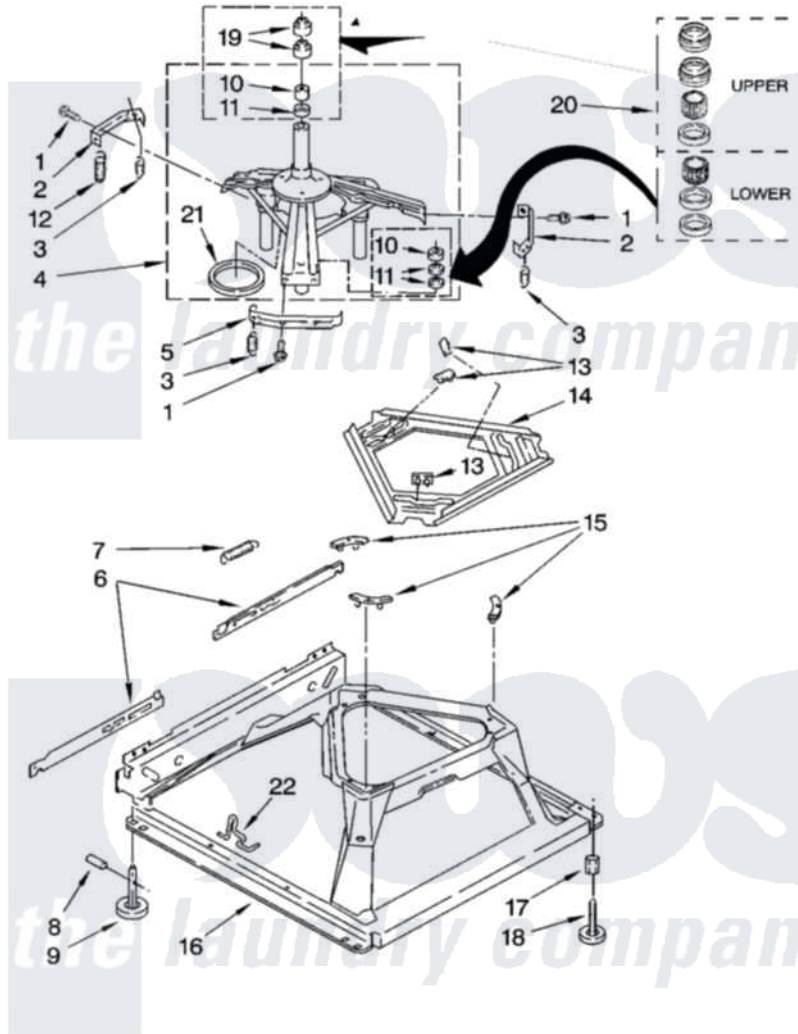

# Whirlpool 6ALBR6245MW3 05 - MACHINE BASE PARTS

## MACHINE BASE PARTS

For Model: 6ALBR6245MW3  
(White/Grey)

8

8180798

Whirlpool [Residential Whirlpool 6ALBR6245MW3 Washer Parts](#) Parts Diagram 05 - MACHINE BASE PARTS  
Click on the part number to view part

Item	Original Part Number	Replaced By	Status	Part Description
1	<a href="#">3400076</a>			Screw, Bracket Mounting
2	<a href="#">64067</a>			Bracket, Spring Outer
3	<a href="#">63907</a>			Spring, Suspension
4	8575214	<a href="#">280184</a>		Support
5	<a href="#">64065</a>			Bracket, Spring Outer
6	<a href="#">63138</a>			Link, Leveling Mechanism
7	62597	<a href="#">8316845</a>		Spring
8	<a href="#">62837</a>			Pin, Knurled
9	62596	<a href="#">285244</a>		Feet-Leveling
10	<a href="#">8546455</a>			Bearing, Centerpost
11	357409	<a href="#">359449</a>		Seal, Agitator Shaft
12	388492	<a href="#">W10250667</a>		Spring, Counterweight
13	62568	<a href="#">285219</a>		Pad
14	<a href="#">3946509</a>			Plate, Suspension
15	3363660	<a href="#">285744</a>		Pad
16	3349337	<a href="#">285459</a>		Base

17	<a href="#">3359452</a>	Nut, Lock	
18	<a href="#">W10001130</a>	Foot, Leveling	
19	356934	<a href="#">8577376</a>	Seal, Centerpost
20	<a href="#">285203</a>	Centerpost Bearing Kit	
21	<a href="#">63134</a>	Ring, Sound Deadening	
22	63806	<a href="#">W10145155</a>	Retainer, Suspension Spring