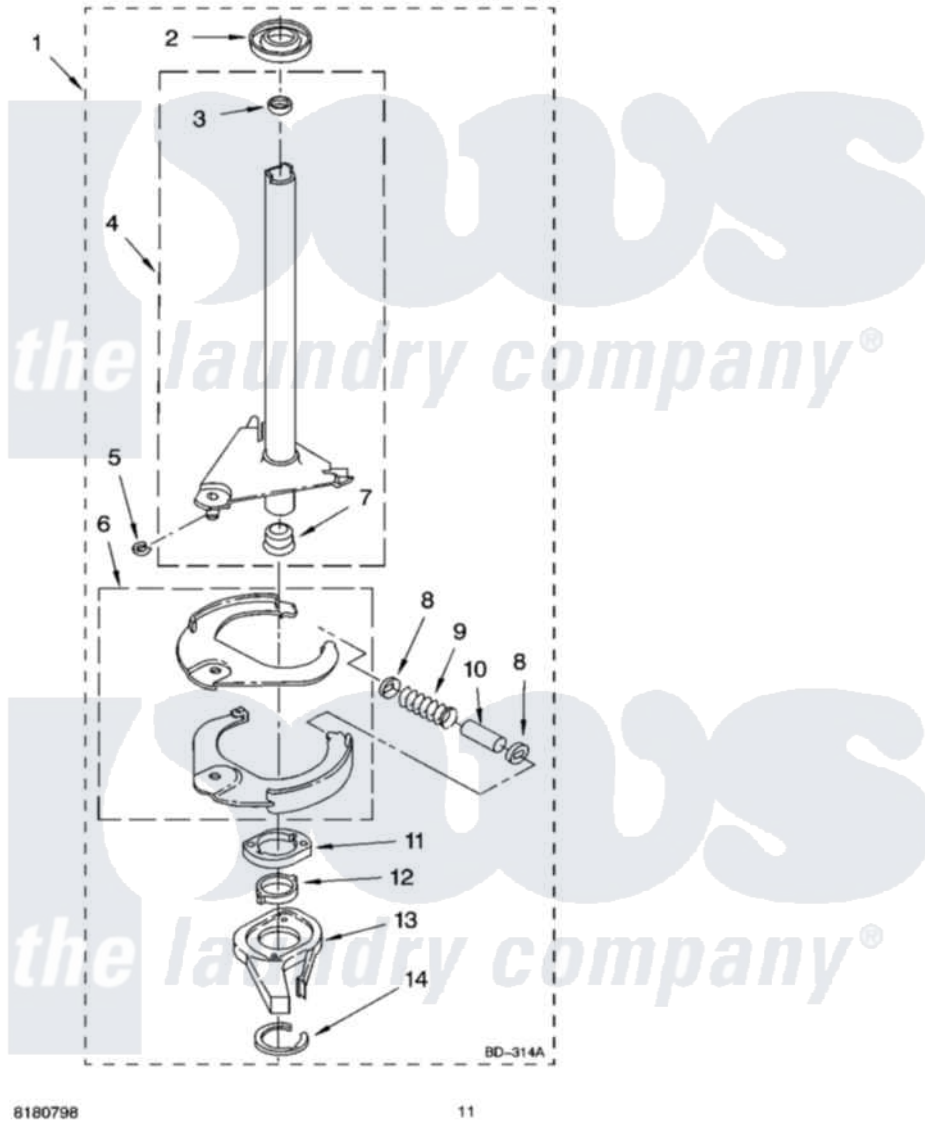

Whirlpool 6ALBR6245MW3 07 - BRAKE AND DRIVE TUBE PARTS

BRAKE AND DRIVE TUBE PARTS

For Model: 6ALBR6245MW3
(White/Grey)

8180798

11

Whirlpool Residential Whirlpool 6ALBR6245MW3 Washer Parts Parts Diagram 07 - BRAKE AND DRIVE TUBE PARTS

[Click on the part number to view part](#)

Item	Original Part Number	Replaced By	Status	Part Description
1	388951	285792		Basketdrive
2	62658			Ring, Thrust
3	356427			Seal, Spin Pinion
4	64027	64208		Tube-Spin
5	64035	W10083190		Ring, Retaining
6	64232	285438		Shoe-Brake
7	62703	8546462		"T" Bearing, Spin Tube
8	3353956	285658		Sleeve
9	62647		Not Available	Spring, Brake
10	3355360	285658		Sleeve
11	661516	8546461		Cam, Brake Release
12	63022			Sleeve, Cam
13	64194	285790		Lining
14	90368	W10083200		Ring, Retaining
"	BLANK		Not Available	Following Parts Not Illustrated
"	285208			Lubricant