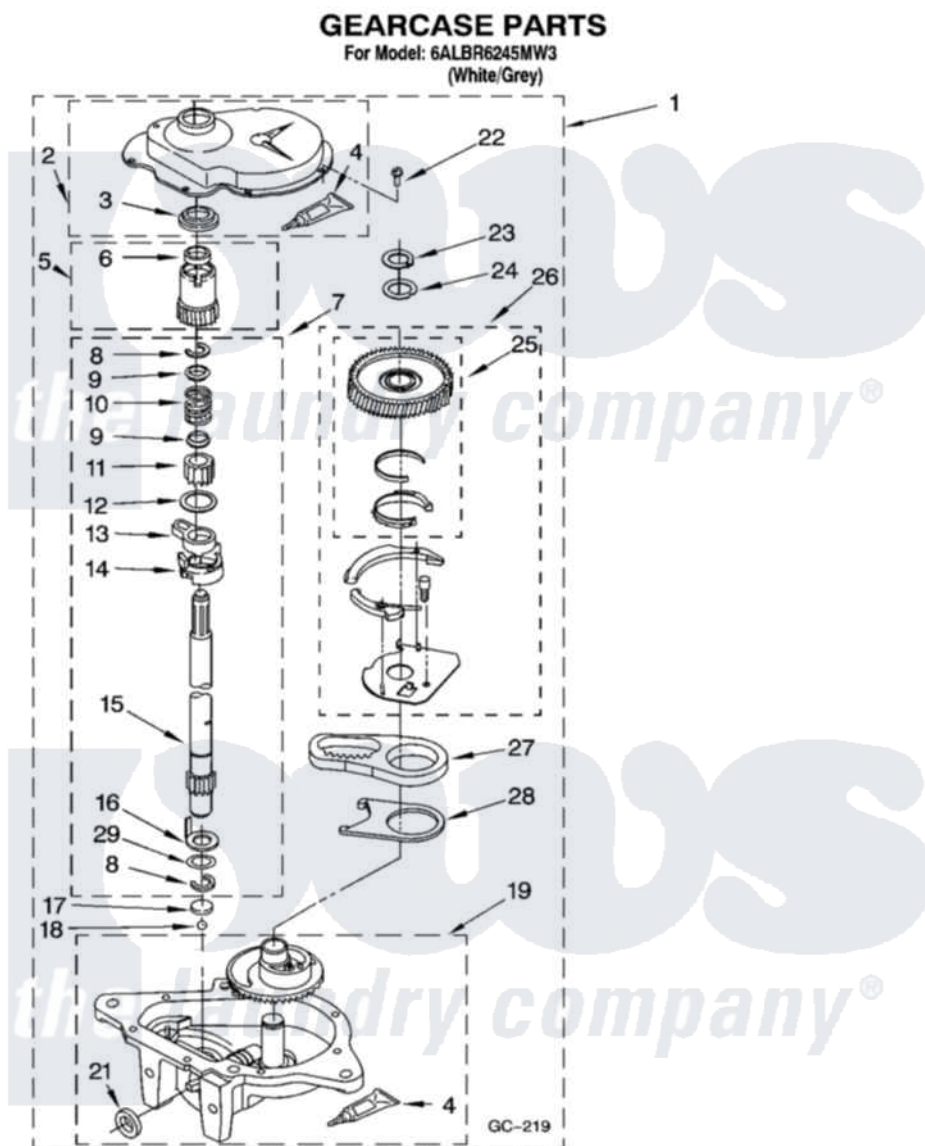

Whirlpool 6ALBR6245MW3 08 - GEARCASE PARTS, OPTIONAL PARTS (NOT INCLUDED)

12

8180798

Whirlpool Residential Whirlpool 6ALBR6245MW3 Washer Parts Parts Diagram 08 - GEARCASE PARTS, OPTIONAL PARTS (NOT INCLUDED)

Click on the part number to view part

Item	Original Part Number	Replaced By	Status	Part Description
1	3949118	3363395		Gearcase
2	285202			Cover, Gearcase
3	3349985			Seal, Gearcase Cover
4	285195			Sealer Sealer, Gasket
5	63320	285362		Gear and Pinion
6	356427			Seal, Spin Pinion
7	389387			Shaft, Agitator
8	90369		Not Available	Ring, Retaining (2)
9	62677			Retainer, Spring
10	62676			Spring, Agitator
11	63273	285509		Shaft, Agitator
12	62619			Washer, Agitator Gear
13	62580	285206		Cam-Agitator
14	62581	285206		Cam-Agitator
15	285509			Shaft, Agitator

16	62618		Washer, Cam Thrust
17	16018	285205	Bearing
18	85529	285205	Bearing
19	3366851	3363395	Gearcase
21	285352		Seal Kit, Thrust Plug
22	3351614		Screw, Gearcase Cover Mounting
23	3362552	285765	Ring-Retrn
24	285735	285766	Washer Kit, Thrust
25	3348567	W10233584	Gear-Spin
26	285595		Neutral Assembly
27	3349296	8546456	Rack, Connecting
28	62621		Actuator, Shift
29	388815		Washer, Intermediate 1 3976263 Miscellaneous Parts Bag 2 3976300 Washer, Inlet Hose 3 3366913 Clamp, Hose
	72017		Paint, Touch-Up
"	350938		Paint, Pressurized Spray B
"	350930		Paint, Pressurized Spray B
"	799344		Paint, Touch-Up)
"	BLANK	Not Available	OIL
"	350572		Oil
"	BLANK	Not Available	LUBRICANT
"	285208		Lubricant
"	BLANK	Not Available	SEALER
"	285195		Sealer Sealer, Gasket
"	BLANK	Not Available	ACCESSORY PARTS
"	367031		Water System Parts
"	280129	280129A	Break-Sphn
"	280130	280130A	Adapter
"	280131	40922	Hose