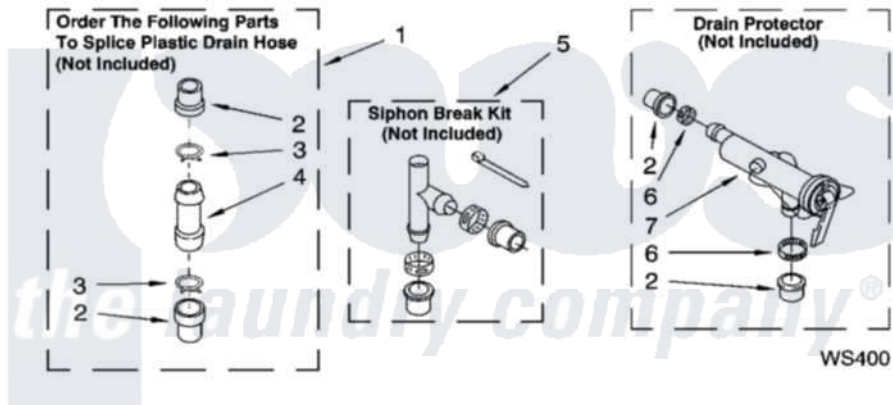

WATER SYSTEM PARTS

For Model: 6ALSC8255MW0
(White/Grey)

8180235

13

Whirlpool [Residential Whirlpool 6ALSC8255MW0 Washer Parts](#) Parts Diagram 09 - WATER SYSTEM PARTS
Click on the part number to view part

Item	Original Part Number	Replaced By	Status	Part Description
1	285442			Water System Parts
2	285321			Water System Parts
3	370447	285655		Clamp, Hose
4	16272			Connector, Straight
5	285320			Water System Parts
6	65349	285655		Clamp, Hose
7	367031			Water System Parts