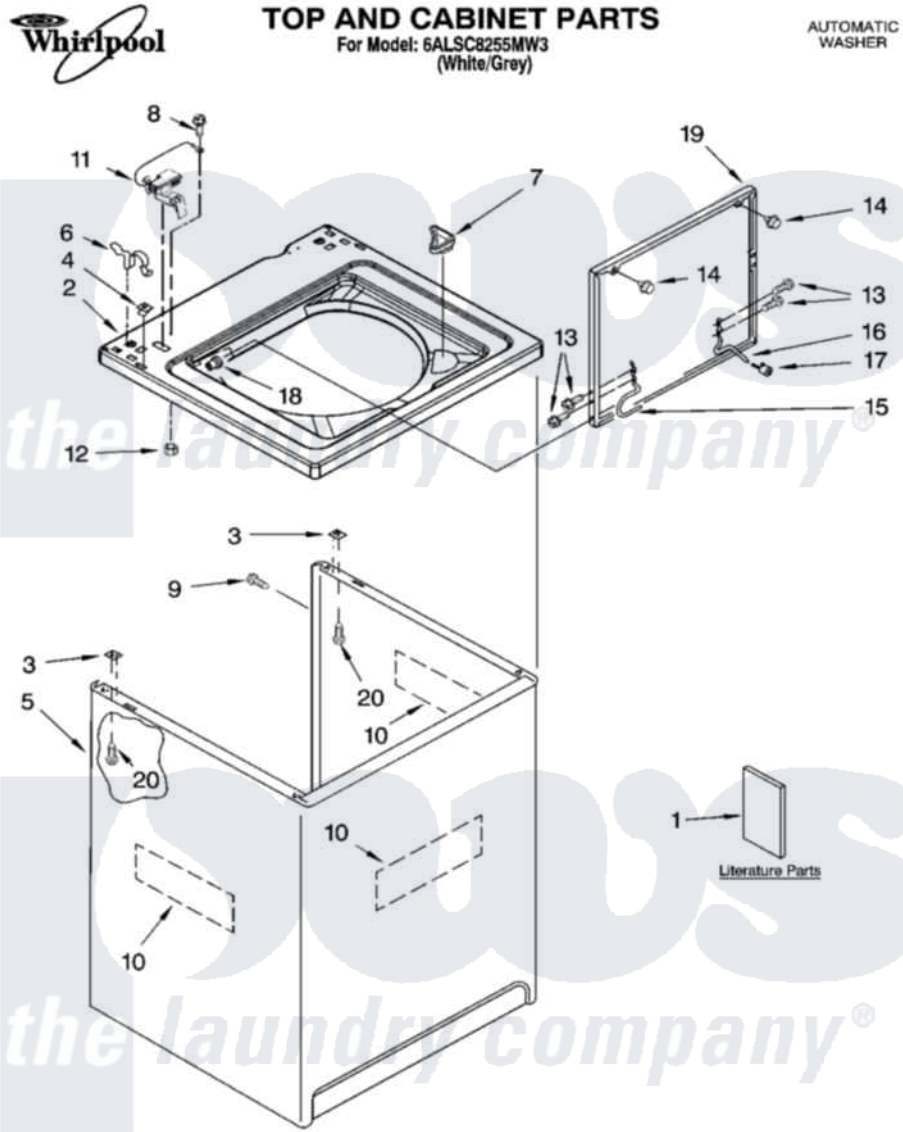

Whirlpool 6ALSC8255MW3 01 - TOP AND CABINET PARTS

5-06 Litho in U.S.A. (dtd)

1

Part No. 8181214

Whirlpool [Residential Whirlpool 6ALSC8255MW3 Washer Parts](#) Parts Diagram 01 - TOP AND CABINET PARTS
Click on the part number to view part

Item	Original Part Number	Replaced By	Status	Part Description
1	W10131575		Not Available	Installation Instructions
"	8580410		Not Available	Feature Sheet
"	W10131574		Not Available	Use & Care Guide
"	3956713		Not Available	Wiring Diagram
"	8580420		Not Available	Energy Guide
2	8318064			Top
3	62750			Spacer, Cabinet To Top (4)
4	357213			Nut, Push-In
5	3950968	63424		Cabinet
6	62780			Clip, Top And Cabinet And Rear Panel
7	3362952			Dispenser, Bleach
8	3351614			Screw, Gearcase Cover Mounting
9	3357011	308685		Side Trim)
10	3976348			Absorber, Sound
11	8318084			Switch, Lid

12	8533959	680762	Nut
13	3351355	W10119828	Screw, Lid Hinge Mounting
14	9724509		Bumper, Lid
15	8318088		Hinge, Lid
16	54583		Hinge, Lid
17	19119		Bumper, Lid Hinge
18	21258		Bearing, Lid Hinge
19	8541744	285966	Lid
20	3390631		Screw, 10-16 X 3/8