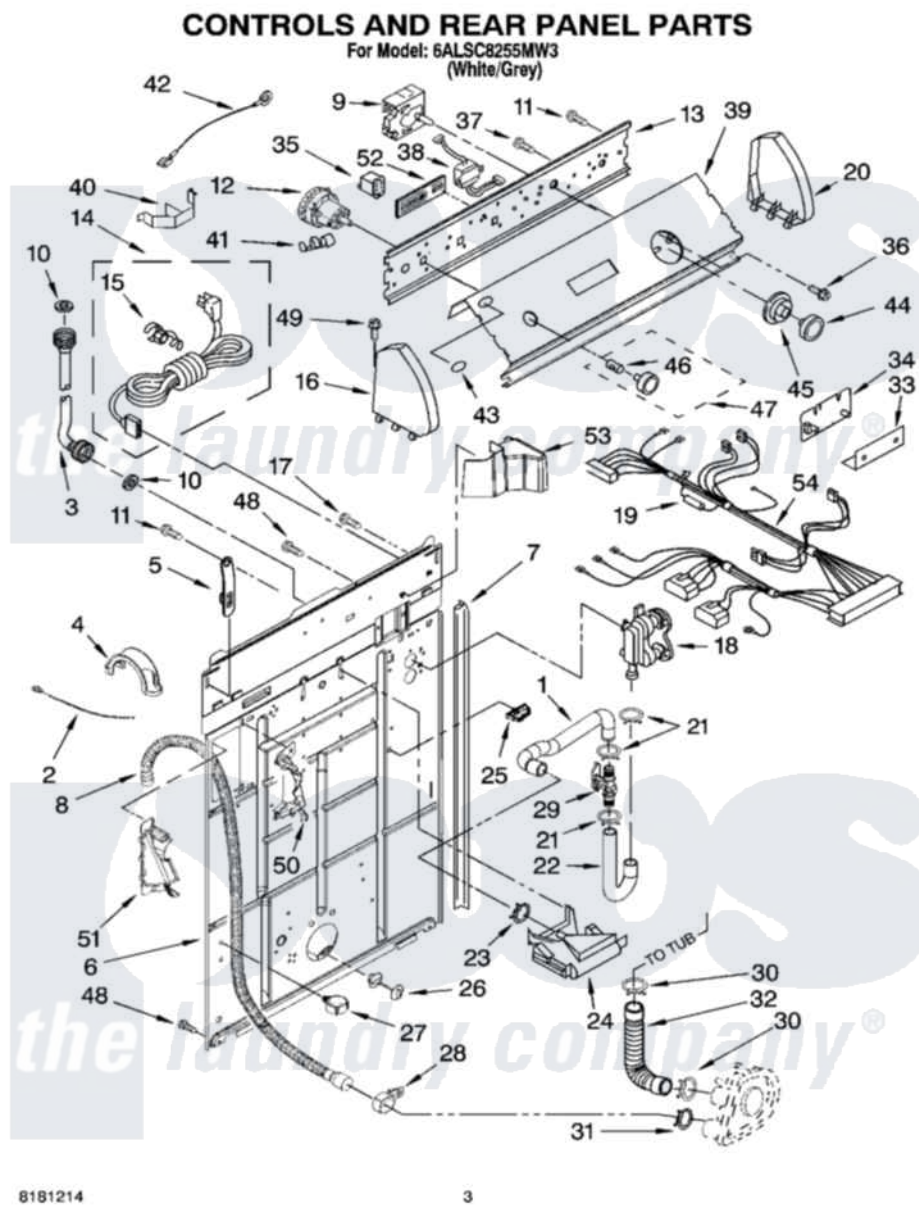

Whirlpool 6ALSC8255MW3 02 - CONTROLS AND REAR PANEL PARTS

8181214

3

Whirlpool [Residential Whirlpool 6ALSC8255MW3 Washer Parts](#) Parts Diagram 02 - CONTROLS AND REAR PANEL PARTS

[Click on the part number to view part](#)

Item	Original Part Number	Replaced By	Status	Part Description
1	3349365			Hose, Sensor
2	3347868	W10339879		Tie, Cable
3	3366916			Hose, Water Inlet
4	8577378			U-Bend, Drain Hose
5	8568314			Strap, Console
6	8318015			Panel, Rear
7	62747			Pad, Rear Panel
8	8559374	W10096921		Drain Hose Assembly
9	3954170			Timer, Control
10	3976300	16123		Washer Inlet-Hose Miscellaneous Parts Must be Ordered Separately.
11	90767			Screw, 8A X 3/8 HeX Washer Head Tapping
12	3366845	W10339326		Switch-WL
13	3950194			Bracket, Control
14	8559417	W10121455		Cord, Power

15	8559337	285777	Relief-Str
16	8271369	279962	Endcap
17	3351614		Screw, Gearcase Cover Mounting
18	3360397		Valve, Water Mixing
19	3951198		Fuse
20	8271363	279962	Endcap
21	370451	596669	Clamp, Manifold
22	3357319		Hose, Vacuum Break
23	371503	596669	Clamp, Manifold
24	387606	3360977	Break-Vac
25	3352944		Clip, Harness
26	8519200		Support, Rear Panel
27	8541667		Clamp, Hose
28	8541668		Clamp, Hose
29	3352282		Sensor-Etc-Inline
30	3363366	616099	Clamp
31	8317496	285655	Clamp, Hose
32	3951449	285871	Hose
33	8316039		Shield, Atc
34	3407159	W10110247	Control, Atc-lec
"	3388228		Screw, 8-18 X 1/32
35	3952442		Relay
36	3400818		Screw, Timer Mounting
37	3400073		Screw, Ground
38	3407160		Transformer
39	8546339		Panel, Console
40	8055003		Clip, Harness And Pressure Switch
41	357572	W10113937	Clip, Grounding
42	3398893	3395559	Wire
43	3955775	8303811	Badge, Assembly
44	8538949		Knob, Timer
45	8538955		Dial, Timer
46	8536939		Clip, Knob
47	8538957		Knob, Control
48	62863	3390631	Screw, 10-16 X 3/8
49	388326		Screw, 8-18 X 1.25
50	8541669		Bucket, Drain Hose
51	8541658		Bucket, Drain Hose
52	8541727		Switch, Clean Touch
53	8314879		Shield, Inlet Valve
54	3956708		Harness, Wiring