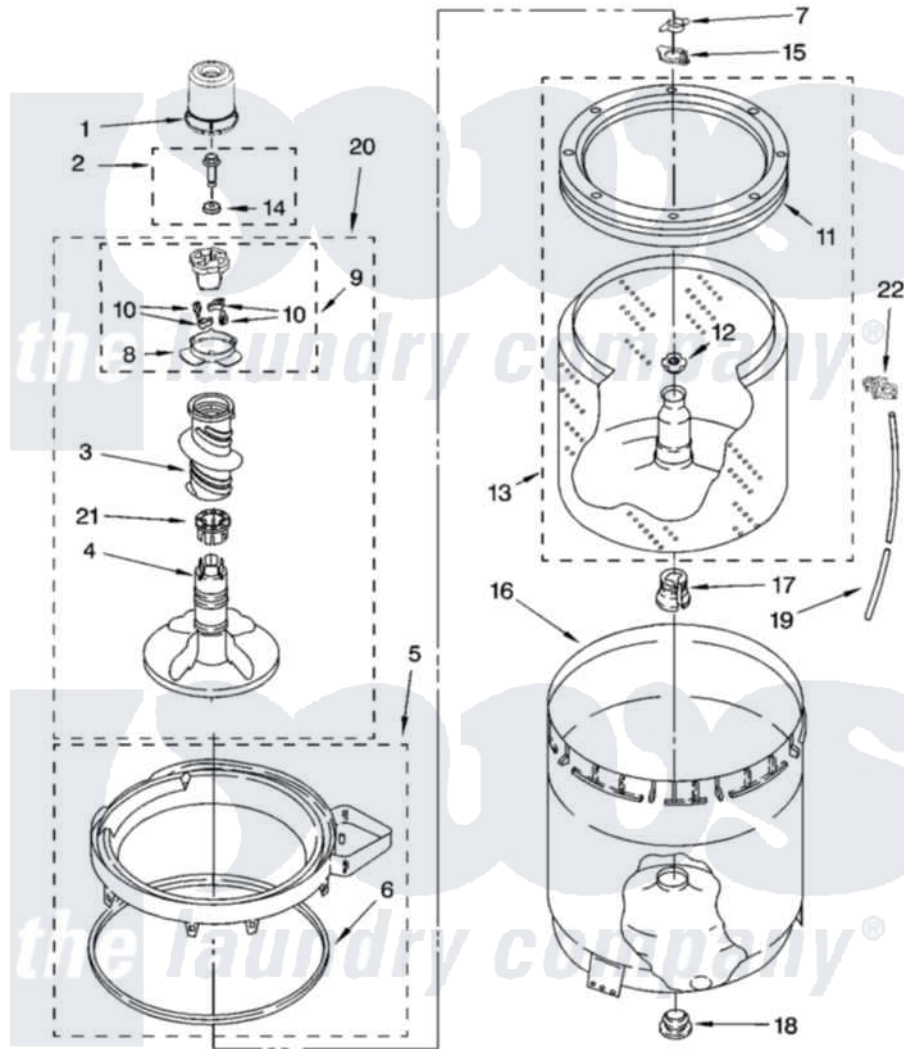

# Whirlpool 6ALSC8255MW3 03 - AGITATOR, BASKET AND TUB PARTS

## AGITATOR, BASKET AND TUB PARTS

For Model: 6ALSC8255MW3  
(White/Gray)

8181214

5

Whirlpool [Residential Whirlpool 6ALSC8255MW3 Washer Parts](#) Parts Diagram 03 - AGITATOR, BASKET AND TUB PARTS

[Click on the part number to view part](#)

Item	Original Part Number	Replaced By	Status	Part Description
1	<a href="#">8533251</a>			Dispenser, Fabric Softener
2	<a href="#">358237</a>			Screw And Washer
3	<a href="#">3360824</a>			Auger, Agitator
4	<a href="#">389386</a>			Agitator
5	8528150	<a href="#">W10445870</a>		Ring-Tub
6	<a href="#">3976308</a>			Gasket, Tub Ring
7	<a href="#">3354845</a>			Clip, Agitator
8	<a href="#">3363661</a>			Bearing, Driven Cam
9	3363662	<a href="#">285748</a>		Cam-Agitator
10	3366877	<a href="#">80040</a>		Dog-Agitator
11	8519788	<a href="#">387240</a>		Ring, Balance
12	<a href="#">21366</a>			Nut, Spanner
13	<a href="#">8541746</a>			Basket And Balance Ring
14	<a href="#">3949550</a>			Washer
15	<a href="#">8543666</a>			Washer, Agitator
16	<a href="#">63849</a>			Strain Relief, Power Cord

17	<a href="#">389140</a>		Tub Block, Basket Drive
18	<a href="#">383727</a>		Gasket, Centerpodt
19	3347780	<a href="#">353244</a>	Hose, Pressure Switch
20	3361598	<a href="#">285727</a>	Agitator
21	3350389	<a href="#">285587</a>	Washer
22	<a href="#">2219077</a>		Clip, Pressure Switch Hose