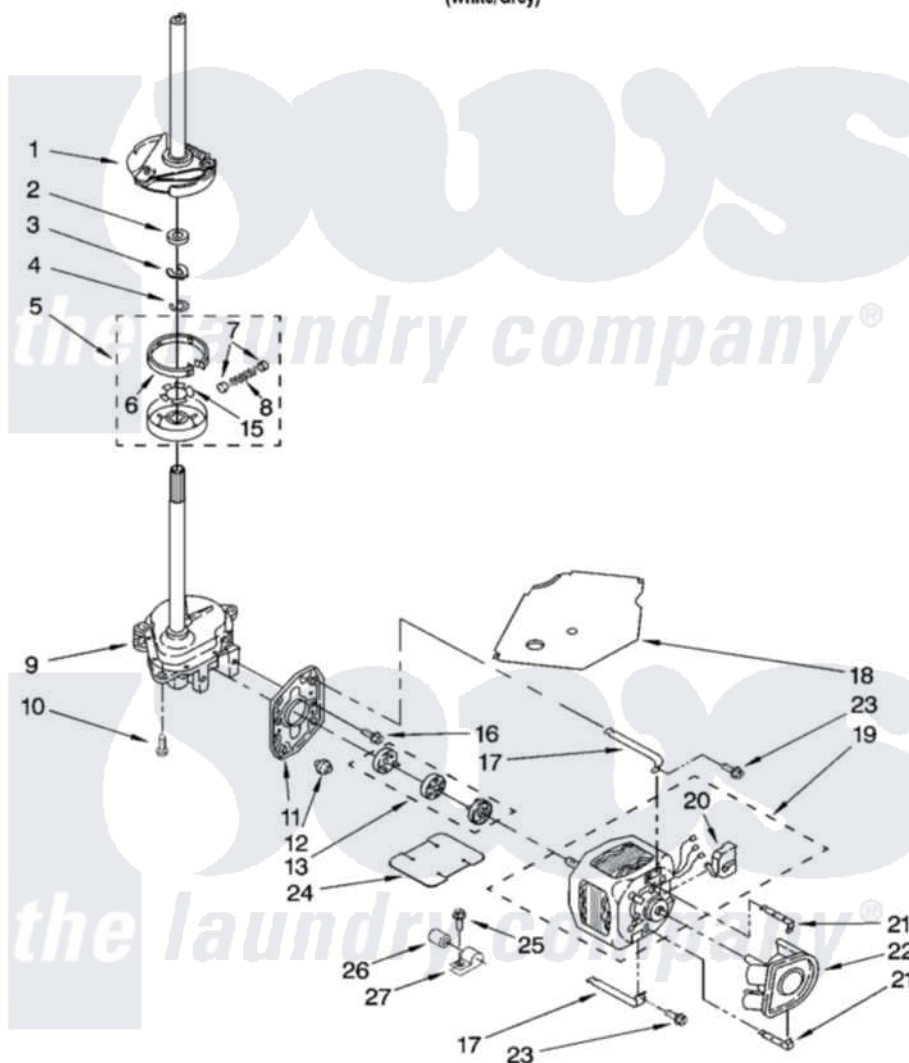

Whirlpool 6ALSC8255MW3 04 - BRAKE, CLUTCH, GEARCASE, MOTOR AND PUMP PARTS

BRAKE, CLUTCH, GEARCASE, MOTOR AND PUMP PARTS

For Model: 6ALSC8255MW3
(White/Grey)

8181214

7

Whirlpool [Residential Whirlpool 6ALSC8255MW3 Washer Parts](#) Parts Diagram 04 - BRAKE, CLUTCH, GEARCASE, MOTOR AND PUMP PARTS
Click on the part number to view part

Item	Original Part Number	Replaced By	Status	Part Description
1	388952	285792		Basketdrive
2	63292			Washer, Spin Tube Thrust
3	62697	W10080230		Ring, Spin Tube Support
4	63283	285353		Ring
5	3951311	285785		Clutch
6	3951308	285790		Lining
7	62646			Cap, Clutch Spring
8	3946792			Spring And Damper Assembly
9	3949118	3363395		Gearcase
10	3357334	3400516		Screw Anti-Rattle
11	62611			Plate, Motor Mount To Gearcase
12	62691			Grommet, Motor
13	285852	285852A		Coupling
15	3355454			Clip, Main Drive

16	3400516		Screw Anti-Rattle
17	3349637	W10086010	Retainer, Motor
18	3362089		Shield, Tub To Motor
19	3363190		Motor, Main Drive
20	8529896		Switch, Main Drive Motor
21	8546127		Retainer, Pump
22	3363394		Pump
23	3387485	273556	Screw, 10-16 X 5/8
24	8316060		Shield, Tub To Motor
25	62863	3390631	Screw, 10-16 X 3/8
26	8572719	482156	Capacitor
27	3949496		Clamp, Capacitor