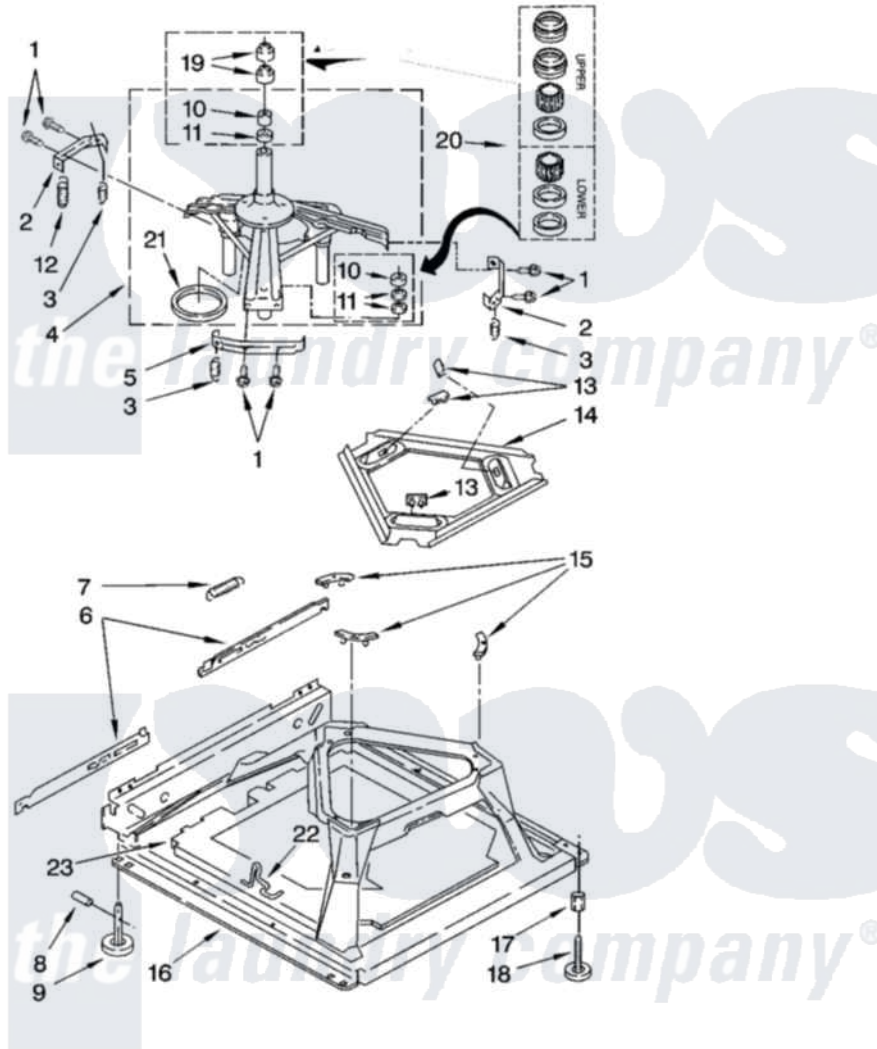

Whirlpool 6ALSC8255MW3 05 - MACHINE BASE PARTS

MACHINE BASE PARTS

For Model: 6ALSC8255MW3
(White/Gray)

8

8181214

Whirlpool [Residential Whirlpool 6ALSC8255MW3 Washer Parts](#) Parts Diagram 05 - MACHINE BASE PARTS
Click on the part number to view part

Item	Original Part Number	Replaced By	Status	Part Description
1	3400076			Screw, Bracket Mounting
2	64067			Bracket, Spring Outer
3	63907			Spring, Suspension
4	8575214	280184		Support
5	64065			Bracket, Spring Outer
6	63466			Link, Leveling Mechanism
7	62597	8316845		Spring
8	62837			Pin, Knurled
9	62596	285244		Feet-Leveling
10	8546455			Bearing, Centerpost
11	357409	359449		Seal, Agitator Shaft
12	388492	W10250667		Spring, Counterweight
13	62568	285219		Pad
14	3946509			Plate, Suspension
15	3363660	285744		Pad
16	3946512	285771		Base

17	3359452	Nut, Lock	
18	W10001130	Foot, Leveling	
19	356934	8577376	Seal, Centerpost
20	285203	Centerpost Bearing Kit	
21	63134	Ring, Sound Deadening	
22	63806	W10145155	Retainer, Suspension Spring
23	8544816	Absorber, Sound	