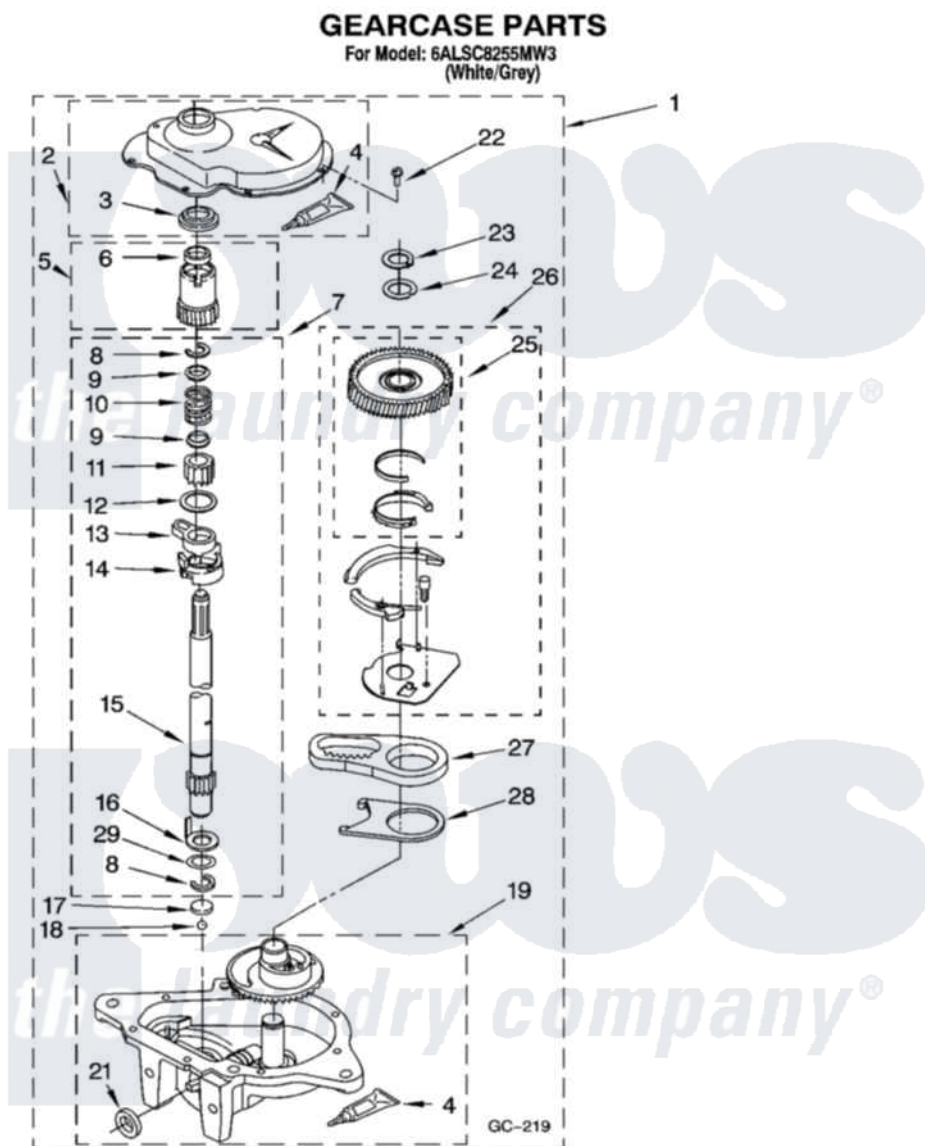

Whirlpool 6ALSC8255MW3 08 - GEARCASE PARTS, OPTIONAL PARTS (NOT INCLUDED)

12

8181214

Whirlpool Residential Whirlpool 6ALSC8255MW3 Washer Parts Parts Diagram 08 - GEARCASE PARTS, OPTIONAL PARTS (NOT INCLUDED)

Click on the part number to view part

Item	Original Part Number	Replaced By	Status	Part Description
1	3949118	3363395		Gearcase
2	285202			Cover, Gearcase
3	3349985			Seal, Gearcase Cover
4	285195			Sealer Sealer, Gasket
5	63320	285362		Gear and Pinion
6	356427			Seal, Spin Pinion
7	389387			Shaft, Agitator
8	90369		Not Available	Ring, Retaining (2)
9	62677			Retainer, Spring
10	62676			Spring, Agitator
11	63273	285509		Shaft, Agitator
12	62619			Washer, Agitator Gear
13	62580	285206		Cam-Agitator
14	62581	285206		Cam-Agitator
15	285509			Shaft, Agitator

16	62618		Washer, Cam Thrust
17	16018	285205	Bearing
18	85529	285205	Bearing
19	3366851	3363395	Gearcase
21	285352		Seal Kit, Thrust Plug
22	3351614		Screw, Gearcase Cover Mounting
23	3362552	285765	Ring-Retrn
24	285735	285766	Washer Kit, Thrust
25	3348567	W10233584	Gear-Spin
26	285595		Neutral Assembly
27	3349296	8546456	Rack, Connecting
28	62621		Actuator, Shift
29	388815		Washer, Intermediate 1 3976263 Miscellaneous Parts Bag 2 3976300 Washer, Inlet Hose 3 3366913 Clamp, Hose
	72017		Paint, Touch-Up
"	350938		Paint, Pressurized Spray B
"	350930		Paint, Pressurized Spray B
"	799344		Paint, Touch-Up)
"	BLANK	Not Available	OIL
"	350572		Oil
"	BLANK	Not Available	LUBRICANT
"	285208		Lubricant
"	BLANK	Not Available	SEALER
"	285195		Sealer Sealer, Gasket
"	BLANK	Not Available	ACCESSORY PARTS
"	367031		Water System Parts
"	280129	280129A	Break-Sphn
"	280130	280130A	Adapter
"	280131	40922	Hose