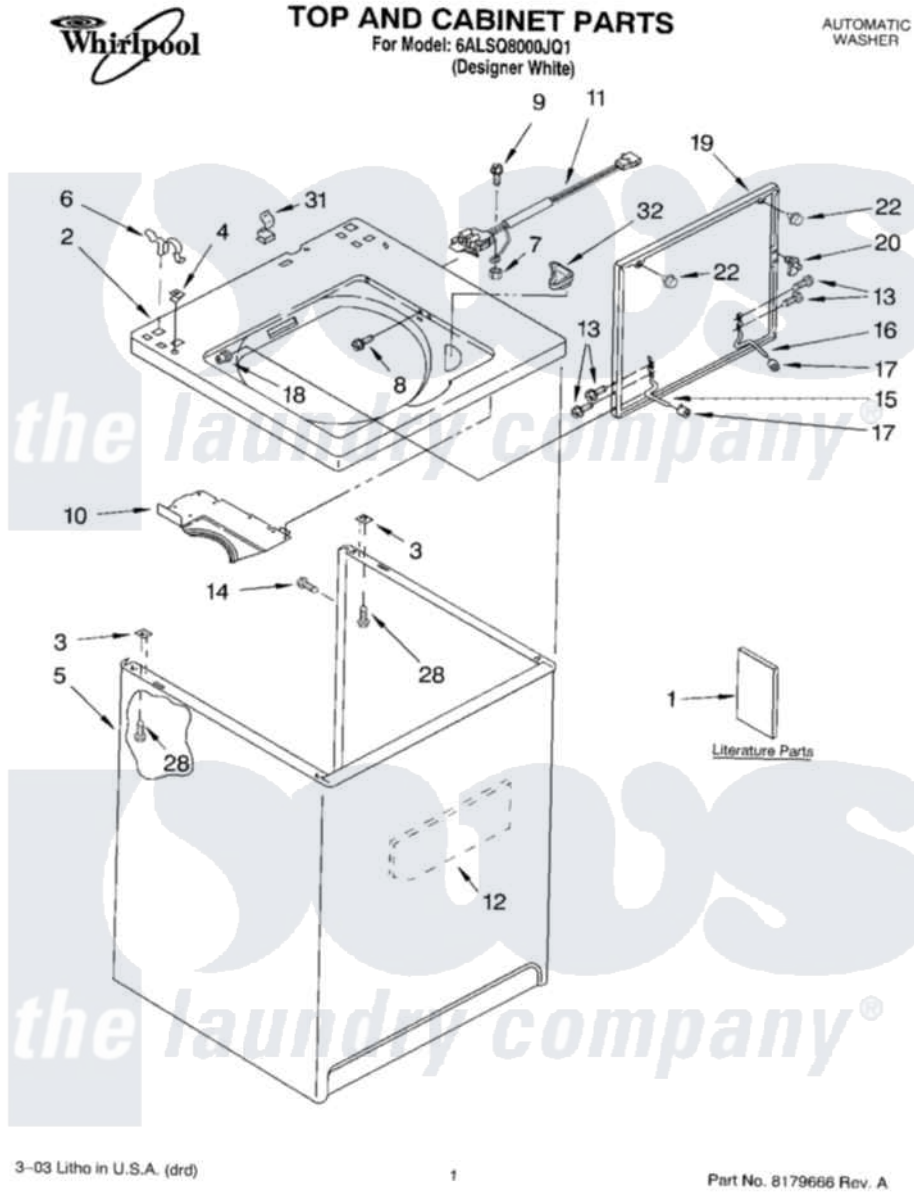

Whirlpool 6ALSQ8000JQ1 01 - TOP AND CABINET PARTS

Whirlpool Residential Whirlpool 6ALSQ8000JQ1 Washer Parts Parts Diagram 01 - TOP AND CABINET PARTS
 Click on the part number to view part

Item	Original Part Number	Replaced By	Status	Part Description
1	LIT3948875		Not Available	Literature Parts (Installation Instructions)
"	LIT3951076		Not Available	Literature Parts (Use & Care Guide)
"	LIT3954171		Not Available	Literature Parts (Wiring Diagram)
"	LIT8316431		Not Available	Literature Parts (Energy Guide)
2	8271378			Top
3	62750			Spacer, Cabinet To Top (4)
4	357213			Nut, Push-In
5	3950968	63424		Cabinet
6	62780			Clip, Top And Cabinet And Rear Panel
7	3400901	680762		Nut
8	3356311			Screw And Washer, Lid Switch Shield
9	3351614			Screw, Gearcase Cover Mounting
10	3950994			Shield, Lid Switch

11	3950298		Switch, Lid
12	3976348		Absorber, Sound
13	3351355	W10119828	Screw, Lid Hinge Mounting
14	3357011	308685	Side Trim)
15	54584		Hinge, Lid
16	54583		Hinge, Lid
17	19119		Bumper, Lid Hinge
18	21258		Bearing, Lid Hinge
19	3361402	W10193874	Lid
20	357913	358684	Strike, Lid Switch
22	9724509		Bumper, Lid
28	3390631		Screw, 10-16 X 3/8
31	90016		Clip, Pressure Switch Hose
32	3362952		Dispenser, Bleach