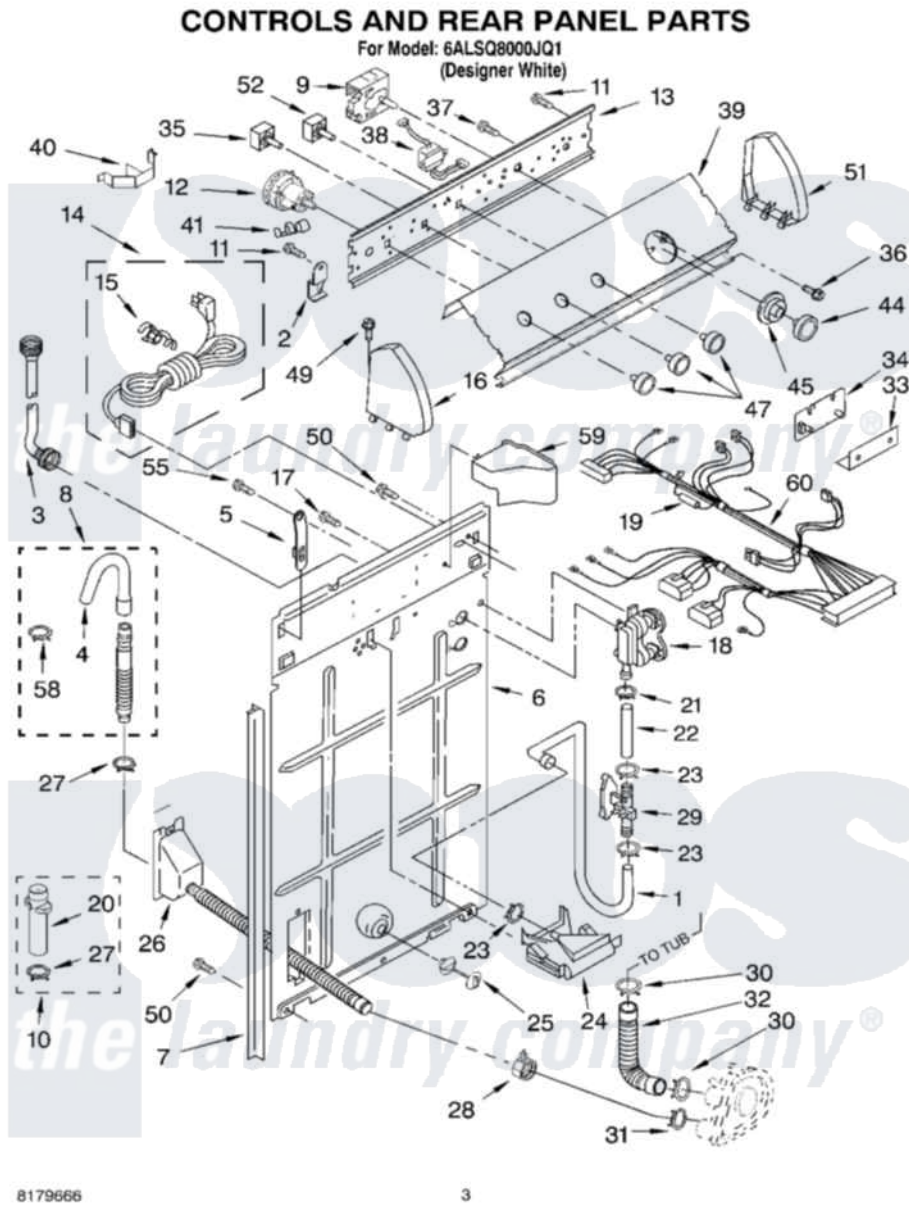

Whirlpool 6ALSQ8000JQ1 02 - CONTROLS AND REAR PANEL PARTS

8179666

3

Whirlpool Residential Whirlpool 6ALSQ8000JQ1 Washer Parts Parts Diagram 02 - CONTROLS AND REAR PANEL PARTS

Click on the part number to view part

Item	Original Part Number	Replaced By	Status	Part Description
1	3349365			Hose, Sensor
2	8283343			Retainer, Harness
3	3366916			Hose, Water Inlet
4	3357027			Nozzle, Hose Drain
5	8318255	8568314		Strap, Console
6	3357978			Panel, Rear
7	62747			Pad, Rear Panel
8	3951609	285664		Hose
"	661577	285666		Hose
"	3357090	285702		Hose
9	3954170			Timer, Control
10	285750		Not Available	(Kit-Adapter) (Includes. Item) (20. And 27.)
11	90767			Screw, 8A X 3/8 HeX Washer Head Tapping
12	3366846	W10335056		Switch-WL

13	3948608		Bracket, Control
14	8316026	8541728	Cord, Power
15	3952821	285777	Relief-Str
16	8271369	279962	Endcap
17	3351614		Screw, Gearcase Cover Mounting
18	3360397		Valve, Water Mixing
19	3951198		Fuse
20	3363920	3363920A	Adapter
21	370451	596669	Clamp, Manifold
22	3357319		Hose, Vacuum Break
23	371503	596669	Clamp, Manifold
24	387606	3360977	Break-Vac
25	8519200		Support, Rear Panel
26	8317941		Assembly, Drain Hose
27	356138		Clamp, Hose
28	3976395		Restraint, Hose
29	3352282		Sensor-Etc-Inline
30	3363366	616099	Clamp
31	371507	371502	Clamp, Hose
32	3951449	285871	Hose
33	8316039		Shield, Atc
34	3407159	W10110247	Control, Atc-lec
35	3949187	W10168262	Switch, Rotary
36	3400808		Screw, Mounting
37	3400064		Screw, Timer Mounting
38	3407160		Transformer
39	8316426		Panel, Console
40	8055003		Clip, Harness And Pressure Switch
41	357572	W10113937	Clip, Grounding
44	8271345	3957824	Knob, Timer
45	8271351	3957849	Dial, Timer
47	8271339	3957799	Knob, Control
49	388326		Screw, 8-18 X 1.25
50	62863	3390631	Screw, 10-16 X 3/8
51	8271363	279962	Endcap
52	3950353		Switch, Rotary
55	3390647	488729	Screw
58	3366913	3357331	Clamp, Drain
59	3950571	8314879	Shield, Inlet Valve
60	3954583		Harness, Wiring