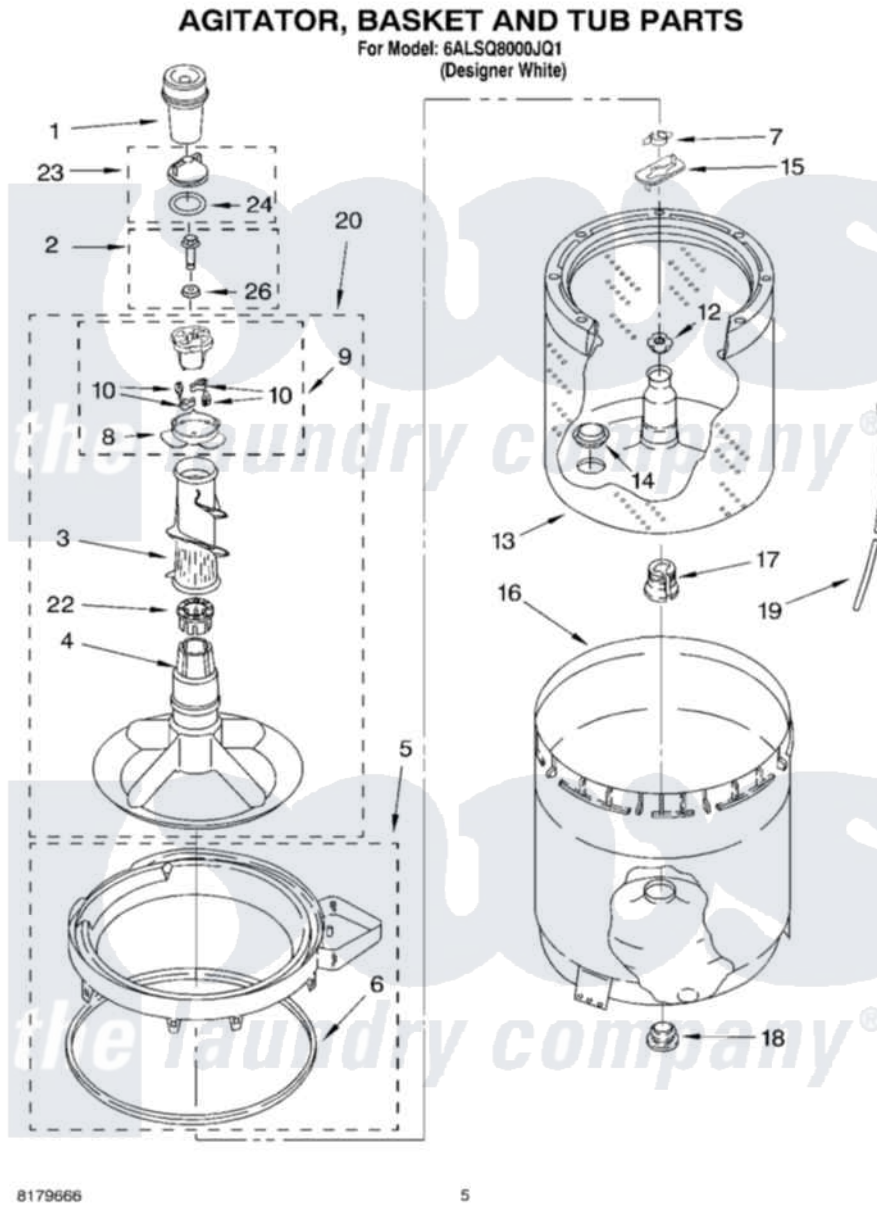

Whirlpool 6ALSQ8000JQ1 03 - AGITATOR, BASKET AND TUB PARTS

8179666

5

Whirlpool [Residential Whirlpool 6ALSQ8000JQ1 Washer Parts](#) Parts Diagram 03 - AGITATOR, BASKET AND TUB PARTS

[Click on the part number to view part](#)

Item	Original Part Number	Replaced By	Status	Part Description
1	63580			Dispenser, Fabric Softener
2	358237			Screw And Washer
3	3363003			Mover, Clothes
4	3347288			Agitator
5	8316263			Tub Ring And Gasket
6	3359585	3976308		Gasket, Tub Ring
7	3354845			Clip, Agitator
8	3363661			Bearing, Driven Cam
9	3363663	285811		Cam-Agitator
10	3366877	80040		Dog-Agitator
12	21366			Nut, Spanner
13	8316443			Basket And Balance Ring
14	8522271	285868		Filter
15	3355921	8543666		Washer, Agitator
16	63849			Strain Relief, Power Cord
17	389140			Tub Block, Basket Drive

18	383727		Gasket, Centerpodt
19	3347780	353244	Hose, Pressure Switch
20	3946501		Agitator, Assembly
22	3350389	285587	Washer
23	3354733	W10074580	Cap, Barrier
24	3348855	W10072840	Fabric Softener
26	3949550		Washer