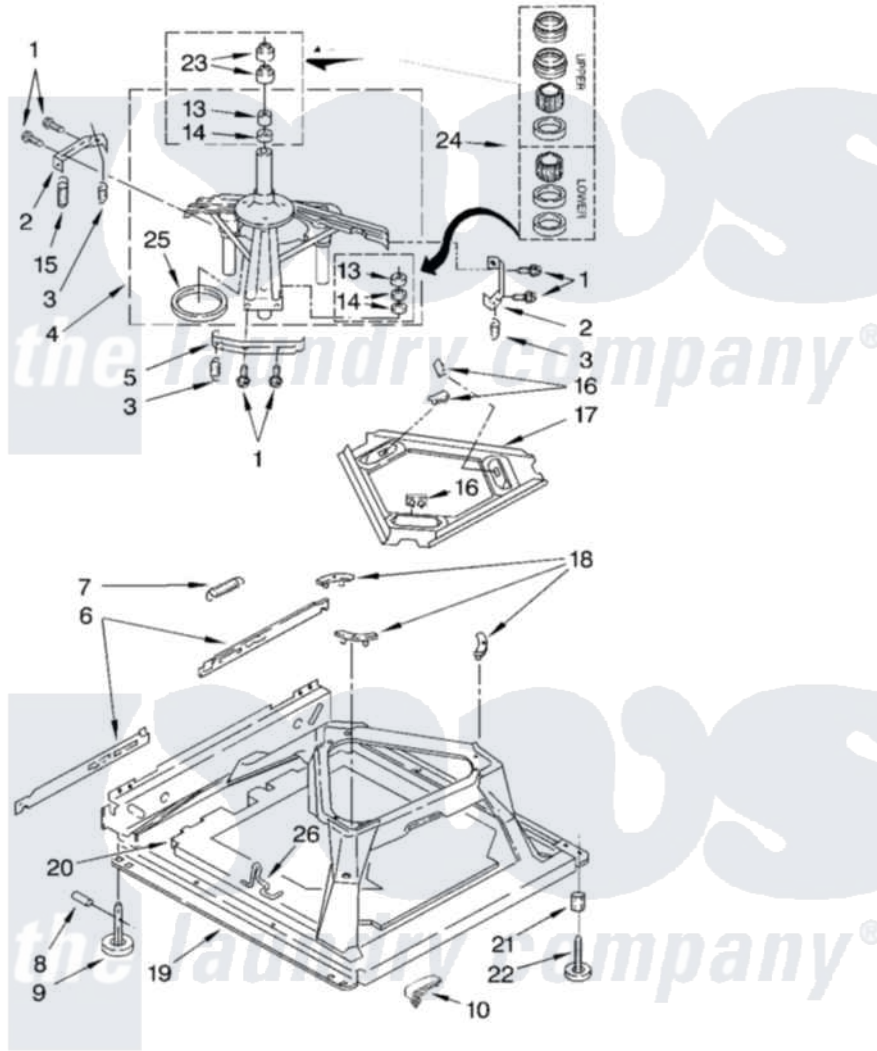

# Whirlpool 6ALSQ8000JQ1 05 - MACHINE BASE PARTS

## MACHINE BASE PARTS

For Model: 6ALSQ8000JQ1  
(Designer White)

8

8179666

Whirlpool Residential Whirlpool 6ALSQ8000JQ1 Washer Parts Parts Diagram 05 - MACHINE BASE PARTS  
Click on the part number to view part

Item	Original Part Number	Replaced By	Status	Part Description
1	<a href="#">3400076</a>			Screw, Bracket Mounting
2	<a href="#">64067</a>			Bracket, Spring Outer
3	<a href="#">63907</a>			Spring, Suspension
4	3362087	<a href="#">280184</a>		Support
5	<a href="#">64065</a>			Bracket, Spring Outer
6	<a href="#">63466</a>			Link, Leveling Mechanism
7	62597	<a href="#">8316845</a>		Spring
8	<a href="#">62837</a>			Pin, Knurled
9	62596	<a href="#">285244</a>		Feet-Leveling
10	3976276		Not Available	Clip, Sound Board (2)
13	3347047	<a href="#">8546455</a>		Bearing, Centerpost
14	357409	<a href="#">359449</a>		Seal, Agitator Shaft
15	388492	<a href="#">W10250667</a>		Spring, Counterweight
16	62568	<a href="#">285219</a>		Pad
17	<a href="#">3946509</a>			Plate, Suspension
18	3363660	<a href="#">285744</a>		Pad

19	3946512	<a href="#">285771</a>	Base
20	8283230	<a href="#">8544816</a>	Absorber, Sound
21	<a href="#">3359452</a>		Nut, Lock
22	389102	<a href="#">W10001130</a>	Foot, Leveling
23	356934	<a href="#">8577376</a>	Seal, Centerpost
24	<a href="#">285203</a>		Centerpost Bearing Kit
25	<a href="#">63134</a>		Ring, Sound Deadening
26	63806	<a href="#">W10145155</a>	Retainer, Suspension Spring