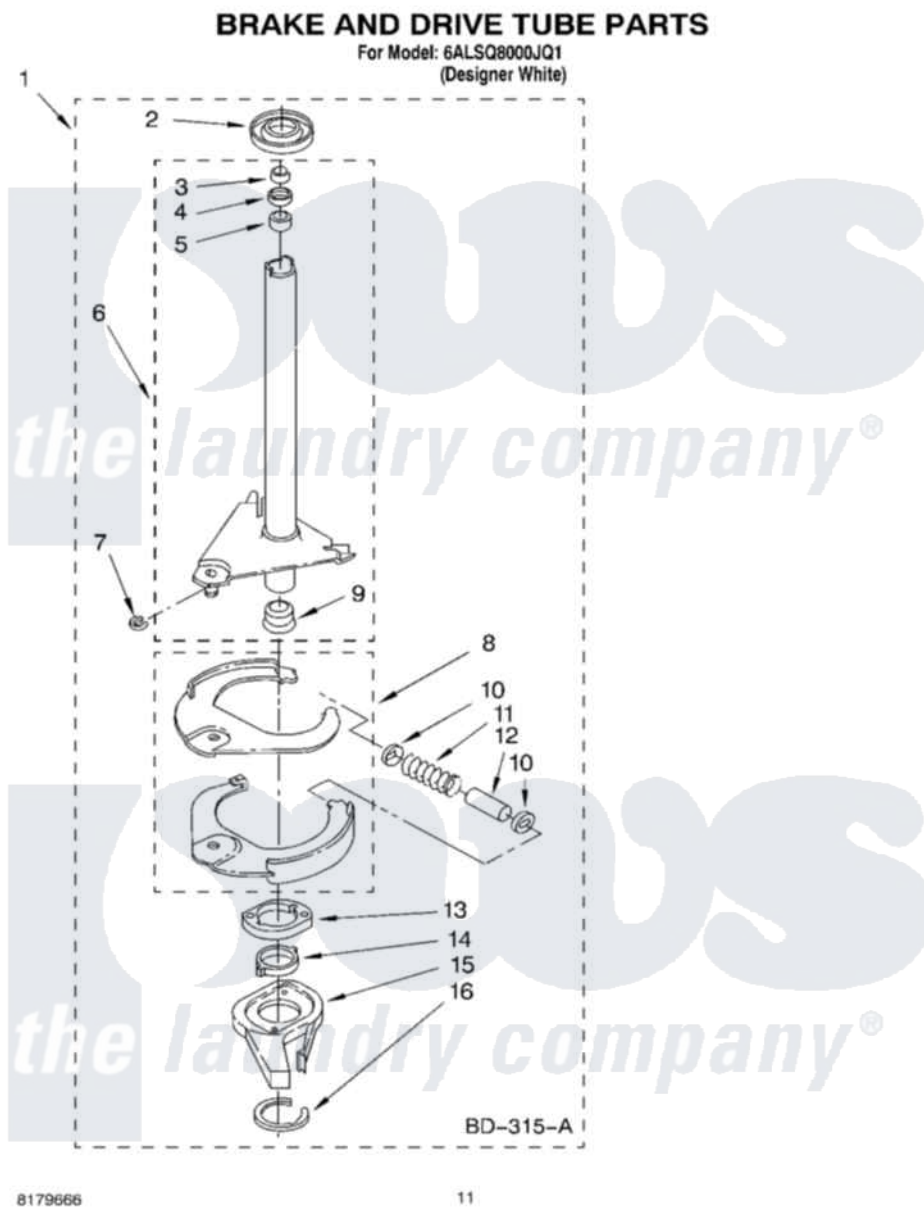

Whirlpool 6ALSQ8000JQ1 07 - BRAKE AND DRIVE TUBE PARTS

8179666

11

Whirlpool Residential Whirlpool 6ALSQ8000JQ1 Washer Parts Parts Diagram 07 - BRAKE AND DRIVE TUBE PARTS

[Click on the part number to view part](#)

Item	Original Part Number	Replaced By	Status	Part Description
1	388952	285792		Basketdrive
2	62658			Ring, Thrust
3	91939			Seal, Shaft
4	356427			Seal, Spin Pinion
5	356937			Spacer, Drive Tube
6	64027	64208		Tube-Spin
7	64035	W10083190		Ring, Retaining
8	64232	285438		Shoe-Brake
9	62703	8546462		"T" Bearing, Spin Tube
10	62648	285658		Sleeve
11	387806		Not Available	Spring, Brake
12	62909	285658		Sleeve
13	63023	8546461		Cam, Brake Release
14	63022			Sleeve, Cam
15	64194	285790		Lining
16	90368	W10083200		Ring, Retaining