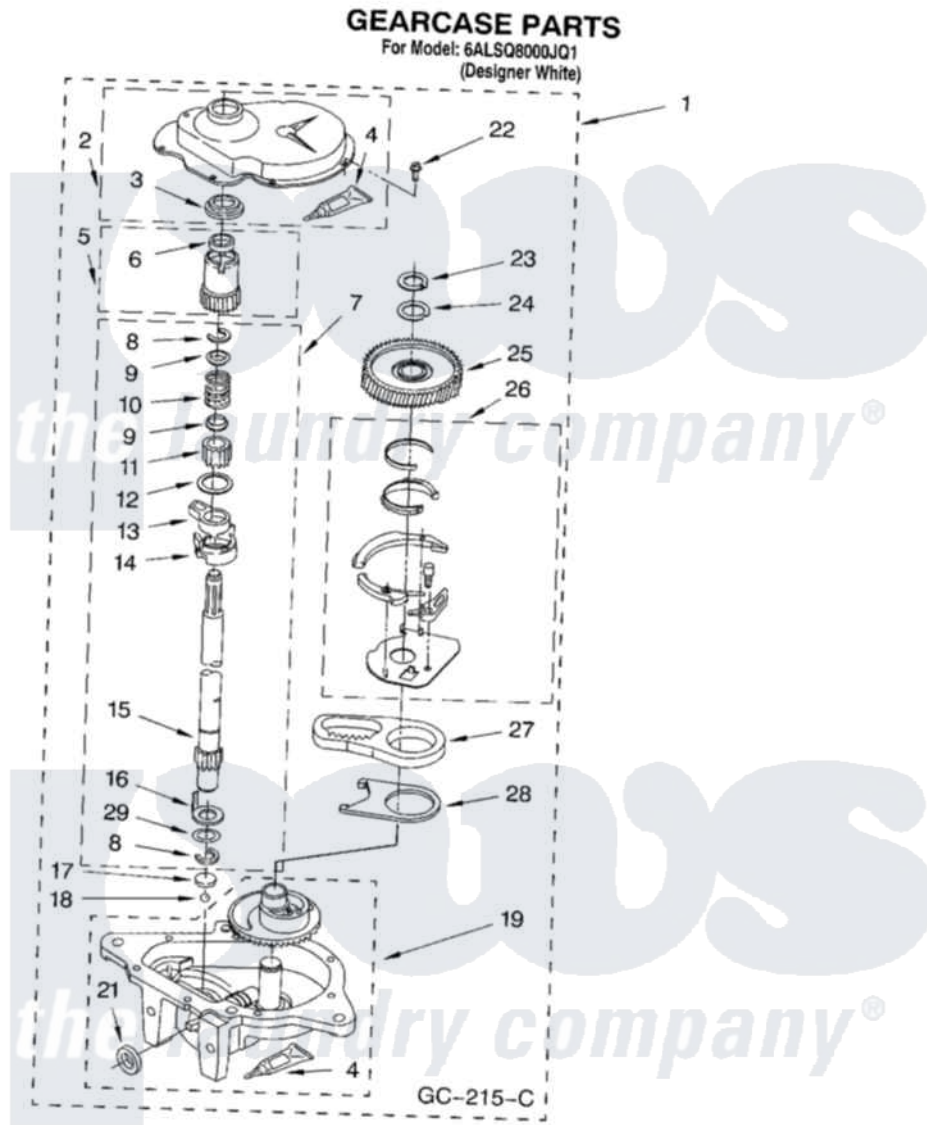

Whirlpool 6ALSQ8000JQ1 08 - GEARCASE PARTS

12

8179666

Whirlpool Residential Whirlpool 6ALSQ8000JQ1 Washer Parts Parts Diagram 08 - GEARCASE PARTS
Click on the part number to view part

Item	Original Part Number	Replaced By	Status	Part Description
1	3360630	3360629		Gearcase
2	285202			Cover, Gearcase
3	3349985			Seal, Gearcase Cover
4	285195			Sealer Sealer, Gasket
5	63320	285362		Gear and Pinion
6	356427			Seal, Spin Pinion
7	389387			Shaft, Agitator
8	90369		Not Available	Ring, Retaining (2)
9	62677			Retainer, Spring
10	62676			Spring, Agitator
11	63273	285509		Shaft, Agitator
12	62619			Washer, Agitator Gear
13	62580	285206		Cam-Agitator
14	62581	285206		Cam-Agitator
15	285509			Shaft, Agitator
16	62618			Washer, Cam Thrust

17	16018	285205	Bearing
18	85529	285205	Bearing
19	389230	285515	Gearcase
21	285352		Seal Kit, Thrust Plug
22	3351614		Screw, Gearcase Cover Mounting
23	3362552	285765	Ring-Retr
24	285735	285766	Washer Kit, Thrust
25	62570	285362	Gear and Pinon
26	388253	999516	Shelf-Glas
27	3349296	8546456	Rack, Connecting
28	62621		Actuator, Shift
29	388815		Washer, Intermediate 1 3976263 Miscellaneous Parts Bag 2 3976300 Washer, Inlet Hose 3 3366913 Clamp, Hose