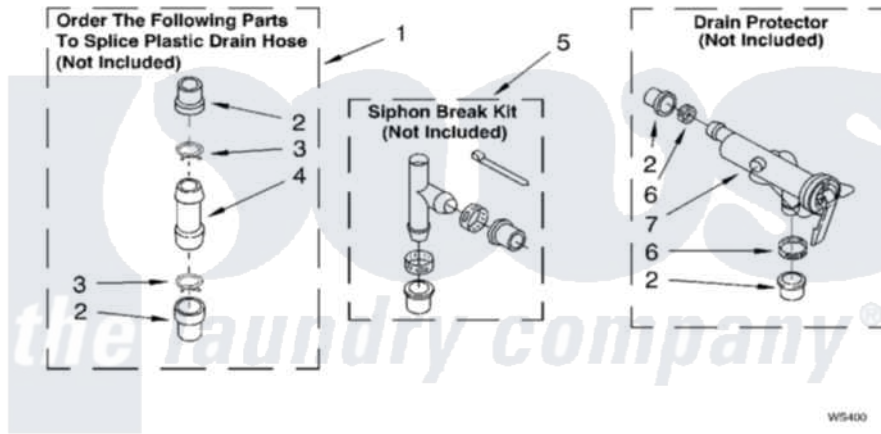

WATER SYSTEM PARTS

For Model: 6ALSQ8000JQ1
(Designer White)

8179666

13

Whirlpool [Residential Whirlpool 6ALSQ8000JQ1 Washer Parts](#) Parts Diagram 09 - WATER SYSTEM PARTS
Click on the part number to view part

Item	Original Part Number	Replaced By	Status	Part Description
1	285442			Water System Parts
2	285321			Water System Parts
3	370447	285655		Clamp, Hose
4	16272			Connector, Straight
5	285320			Water System Parts
6	65349	285655		Clamp, Hose
7	367031			Water System Parts