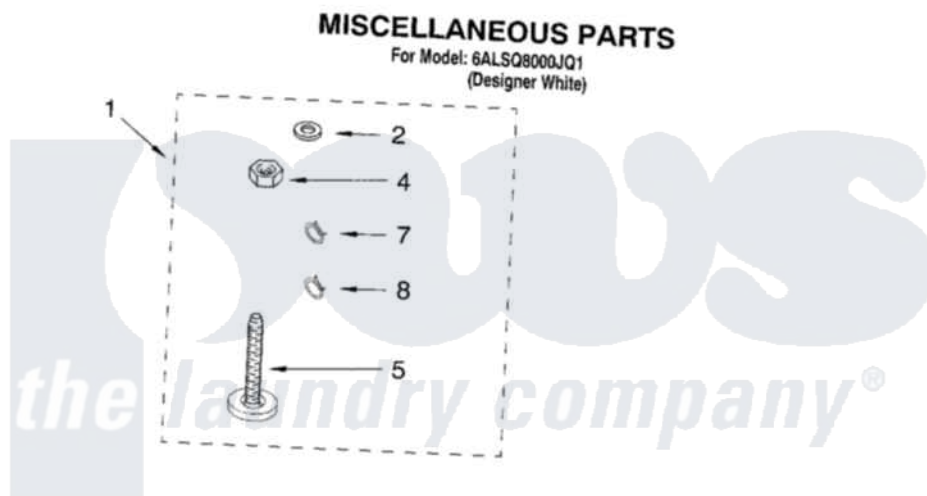

**Whirlpool 6ALSQ8000JQ1 10 - MISCELLANEOUS PARTS - OPTIONAL PARTS (NOT INCLUDED)**

Whirlpool [Residential Whirlpool 6ALSQ8000JQ1 Washer Parts](#) Parts Diagram 10 - MISCELLANEOUS PARTS - OPTIONAL PARTS (NOT INCLUDED)  
 Click on the part number to view part

Item	Original Part Number	Replaced By	Status	Part Description
1	3976256	<a href="#">285654</a>		Parts-Misc
2	<a href="#">3357450</a>			Washer, Water Inlet Hose
4	<a href="#">3359452</a>			Nut, Lock
5	389102	<a href="#">W10001130</a>		Foot, Leveling
7	3366912	<a href="#">356138</a>		Clamp, Hose
8	3366913	<a href="#">3357331</a>		Clamp, Drain
NI	<a href="#">72017</a>			Paint, Touch-Up
"	<a href="#">350938</a>			Paint, Pressurized Spray B
"	<a href="#">350930</a>			Paint, Pressurized Spray B
"	<a href="#">799344</a>			Paint, Touch-Up )
"	N/A		Not Available	OIL
"	<a href="#">350572</a>			Oil
"	N/A		Not Available	LUBRICANT
"	<a href="#">285208</a>			Lubricant
"	N/A		Not Available	SEALER