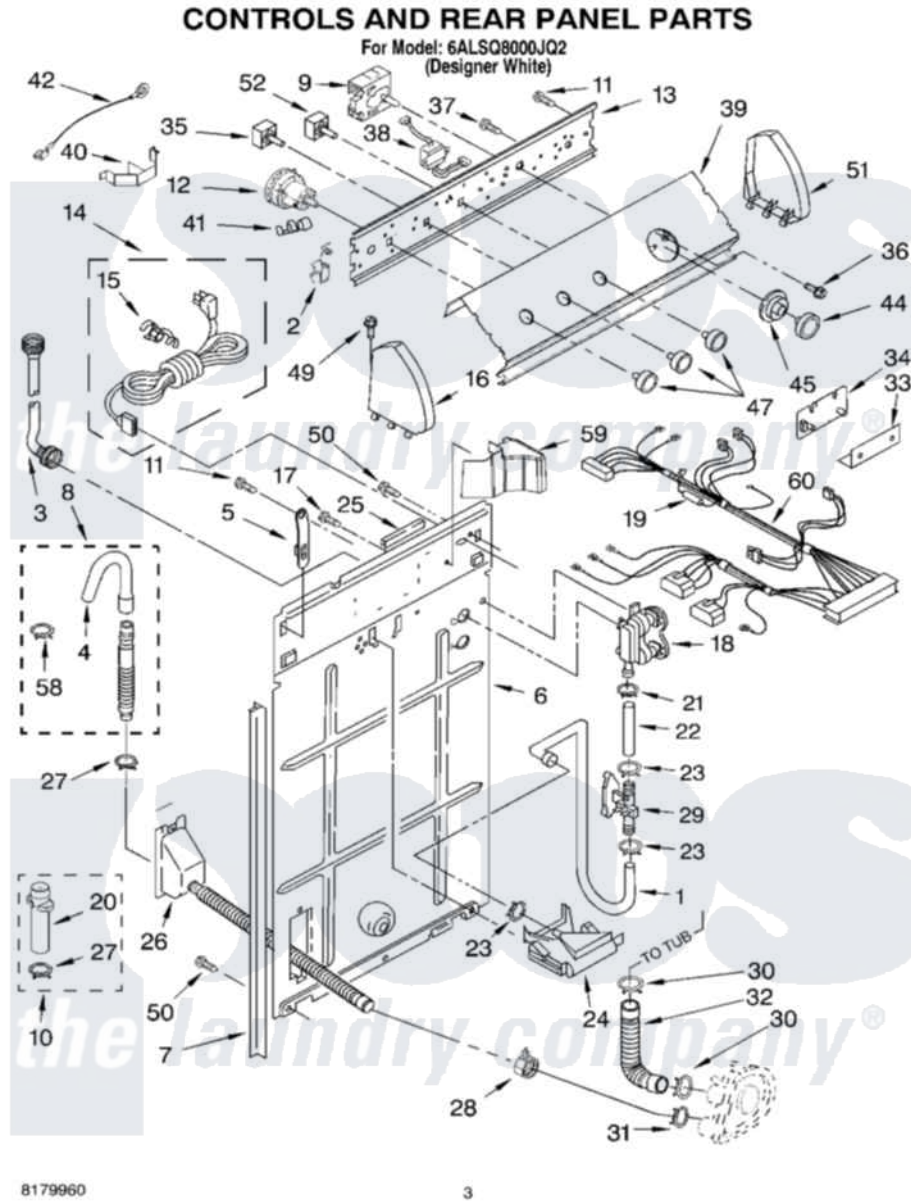

Whirlpool 6ALSQ8000JQ2 02 - CONTROLS AND REAR PANEL PARTS

Whirlpool [Residential Whirlpool 6ALSQ8000JQ2 Washer Parts](#) Parts Diagram 02 - CONTROLS AND REAR PANEL PARTS

[Click on the part number to view part](#)

Item	Original Part Number	Replaced By	Status	Part Description
1	3349365			Hose, Sensor
2	8317975			Restraint, Harness
3	3366916			Hose, Water Inlet
4	3357027			Nozzle, Hose Drain
5	8318255	8568314		Strap, Console
6	8318405			Panel, Rear
7	62747			Pad, Rear Panel
8	3951609	285664		Hose
"	661577	285666		Hose
"	3357090	285702		Hose
9	3954170			Timer, Control
10	285750		Not Available	(Kit-Adapter) (Includes. Item) (20. And 27.)
11	90767			Screw, 8A X 3/8 HeX Washer Head Tapping
12	3366846	W10335056		Switch-WL

13	3948608		Bracket, Control
14	8541694		Cord, Power
15	3949468	285777	Relief-Str
16	8271369	279962	Endcap
17	3351614		Screw, Gearcase Cover Mounting
18	3360397		Valve, Water Mixing
19	3951198		Fuse
20	3363920	3363920A	Adapter
21	370451	596669	Clamp, Manifold
22	3357319		Hose, Vacuum Break
23	371503	596669	Clamp, Manifold
24	387606	3360977	Break-Vac
25	303294	3367669	Protector, Edge
26	8317941		Assembly, Drain Hose
27	356138		Clamp, Hose
28	3976395		Restraint, Hose
29	3352282		Sensor-Etc-Inline
30	3363366	616099	Clamp
31	371507	371502	Clamp, Hose
32	3951449	285871	Hose
33	8316039		Shield, Atc
34	3407159	W10110247	Control, Atc-lec
35	3949187	W10168262	Switch, Rotary
36	3400818		Screw, Timer Mounting
37	3179795		Screw, Ground
38	3407160		Transformer
39	8316426		Panel, Console
40	8055003		Clip, Harness And Pressure Switch
41	357572	W10113937	Clip, Grounding
42	3398893	3395559	Wire
44	8271345	3957824	Knob, Timer
45	8271351	3957849	Dial, Timer
47	8271339	3957799	Knob, Control
49	388326		Screw, 8-18 X 1.25
50	62863	3390631	Screw, 10-16 X 3/8
51	8271363	279962	Endcap
52	3950353		Switch, Rotary
58	3366913	3357331	Clamp, Drain
59	8314879		Shield, Inlet Valve
60	3956202		Harness, Wiring