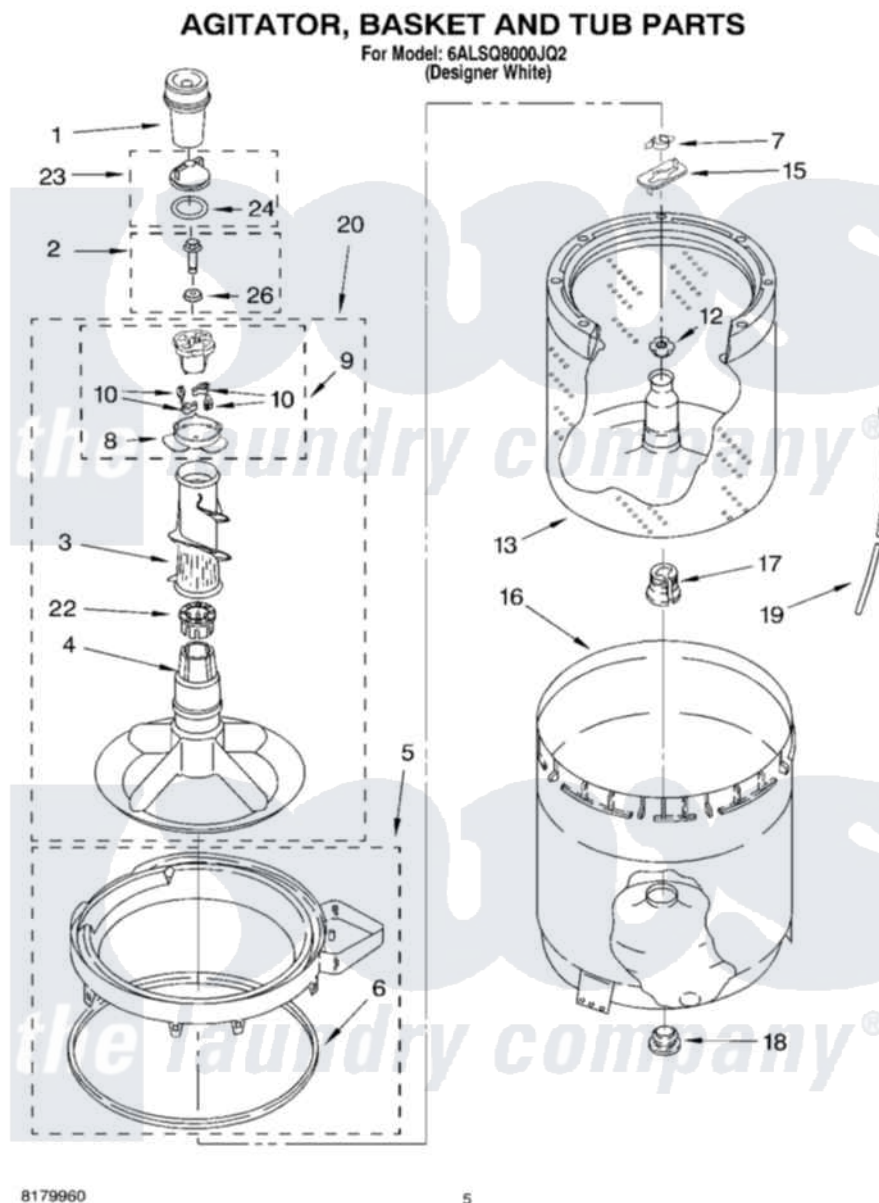

Whirlpool 6ALSQ8000JQ2 03 - AGITATOR, BASKET AND TUB PARTS

Whirlpool [Residential Whirlpool 6ALSQ8000JQ2 Washer Parts](#) Parts Diagram 03 - AGITATOR, BASKET AND TUB PARTS

[Click on the part number to view part](#)

Item	Original Part Number	Replaced By	Status	Part Description
1	63580			Dispenser, Fabric Softener
2	358237			Screw And Washer
3	3363003			Mover, Clothes
4	3347288			Agitator
5	8316263			Tub Ring And Gasket
6	3359585	3976308		Gasket, Tub Ring
7	3354845			Clip, Agitator
8	3363661			Bearing, Driven Cam
9	3363663	285811		Cam-Agitator
10	3366877	80040		Dog-Agitator
12	21366			Nut, Spanner
13	8316443			Basket And Balance Ring
15	3355921	8543666		Washer, Agitator
16	63849			Strain Relief, Power Cord
17	389140			Tub Block, Basket Drive
18	383727			Gasket, Centerpod