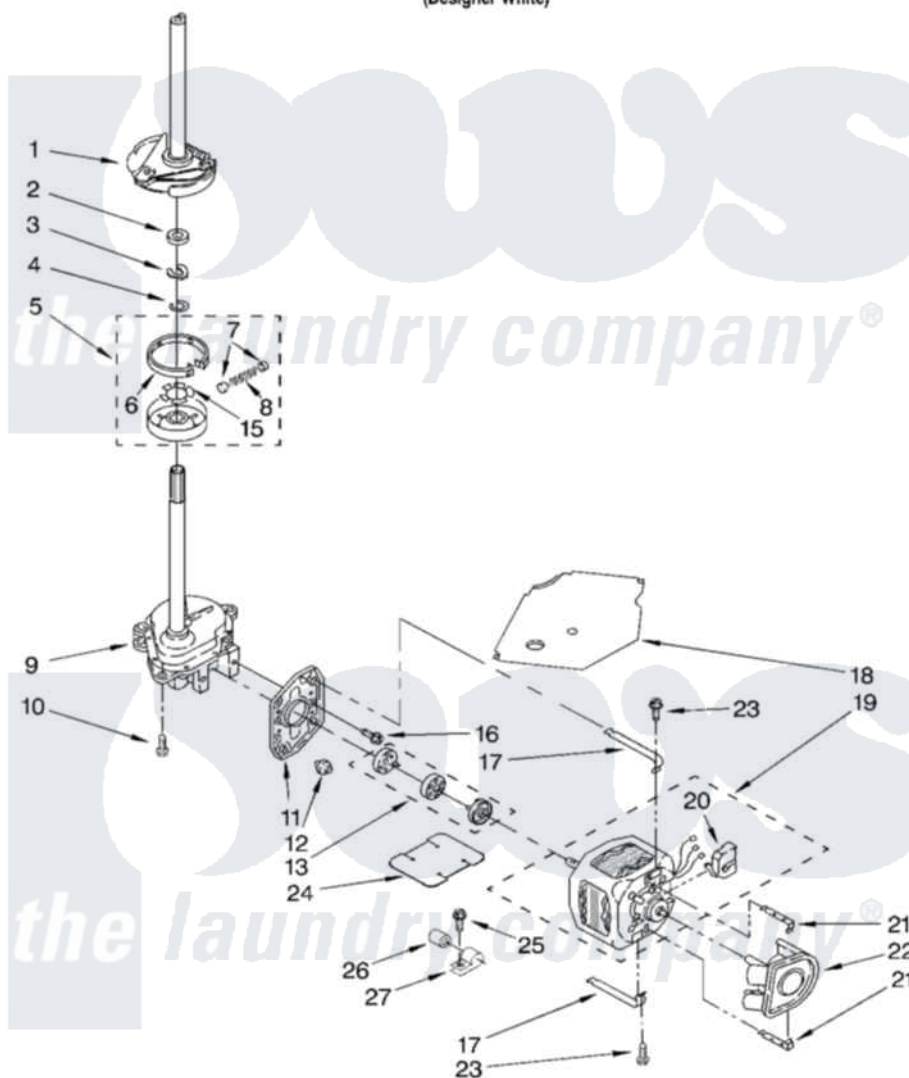

Whirlpool 6ALSQ8000JQ2 04 - BRAKE, CLUTCH, GEARCASE, MOTOR AND PUMP PARTS

BRAKE, CLUTCH, GEARCASE, MOTOR AND PUMP PARTS

For Model: 6ALSQ8000JQ2
(Designer White)

8179960

7

Whirlpool [Residential Whirlpool 6ALSQ8000JQ2 Washer Parts](#) Parts Diagram 04 - BRAKE, CLUTCH, GEARCASE, MOTOR AND PUMP PARTS
Click on the part number to view part

Item	Original Part Number	Replaced By	Status	Part Description
1	388952	285792		Basketdrive
2	63292			Washer, Spin Tube Thrust
3	62697	W10080230		Ring, Spin Tube Support
4	63283	285353		Ring
5	3951311	285785		Clutch
6	3951308	285790		Lining
7	62646			Cap, Clutch Spring
8	3946792			Spring And Damper Assembly
9	3949118	3363395		Gearcase
10	3357334	3400516		Screw Anti-Rattle
11	62611			Plate, Motor Mount To Gearcase
12	62691			Grommet, Motor
13	285852	285852A		Coupling
15	3355454			Clip, Main Drive

16	3400516		Screw Anti-Rattle
17	3349637	W10086010	Retainer, Motor
18	3362089		Shield, Tub To Motor
19	3363190		Motor, Main Drive
20	8529896		Switch, Main Drive Motor
21	62700	8546127	Retainer, Pump
22	3363892		Pump, Complete
23	3387485	273556	Screw, 10-16 X 5/8
24	8316060		Shield, Tub To Motor
25	62863	3390631	Screw, 10-16 X 3/8
26	3948448	482156	Capacitor
27	3949496		Clamp, Capacitor