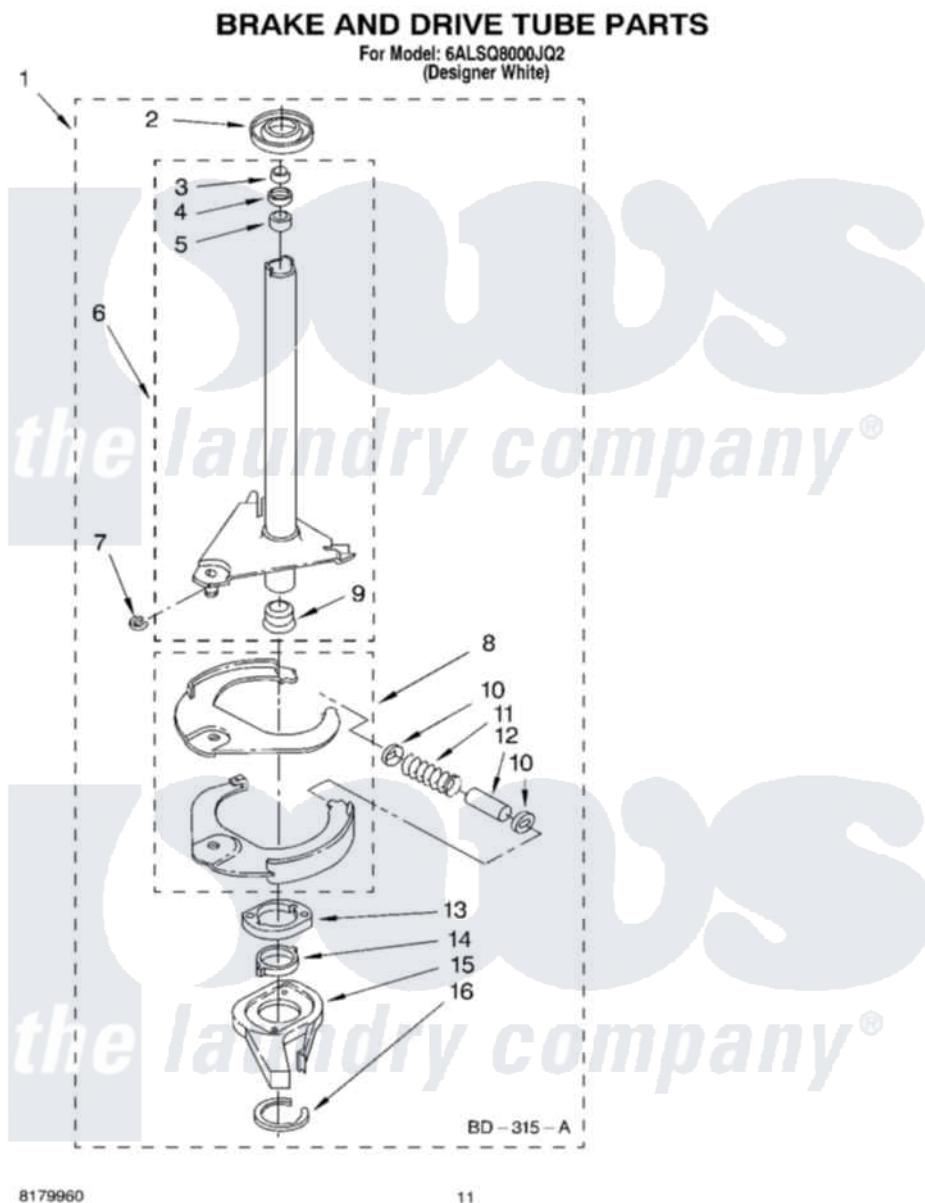

Whirlpool 6ALSQ8000JQ2 07 - BRAKE AND DRIVE TUBE PARTS

Whirlpool Residential Whirlpool 6ALSQ8000JQ2 Washer Parts Parts Diagram 07 - BRAKE AND DRIVE TUBE PARTS
Click on the part number to view part

Item	Original Part Number	Replaced By	Status	Part Description
1	388952	285792		Basketdrive
2	62658			Ring, Thrust
3	91939			Seal, Shaft
4	356427			Seal, Spin Pinion
5	356937			Spacer, Drive Tube
6	64027	64208		Tube-Spin
7	64035	W10083190		Ring, Retaining
8	64232	285438		Shoe-Brake
9	62703	8546462		"T" Bearing, Spin Tube
10	62648	285658		Sleeve
11	387806		Not Available	Spring, Brake
12	62909	285658		Sleeve
13	63023	8546461		Cam, Brake Release
14	63022			Sleeve, Cam
15	64194	285790		Lining
16	90368	W10083200		Ring, Retaining

" N/A

Not Available

FOLLOWING PARTS NOT
ILLUSTRATED

" [285208](#)

Lubricant