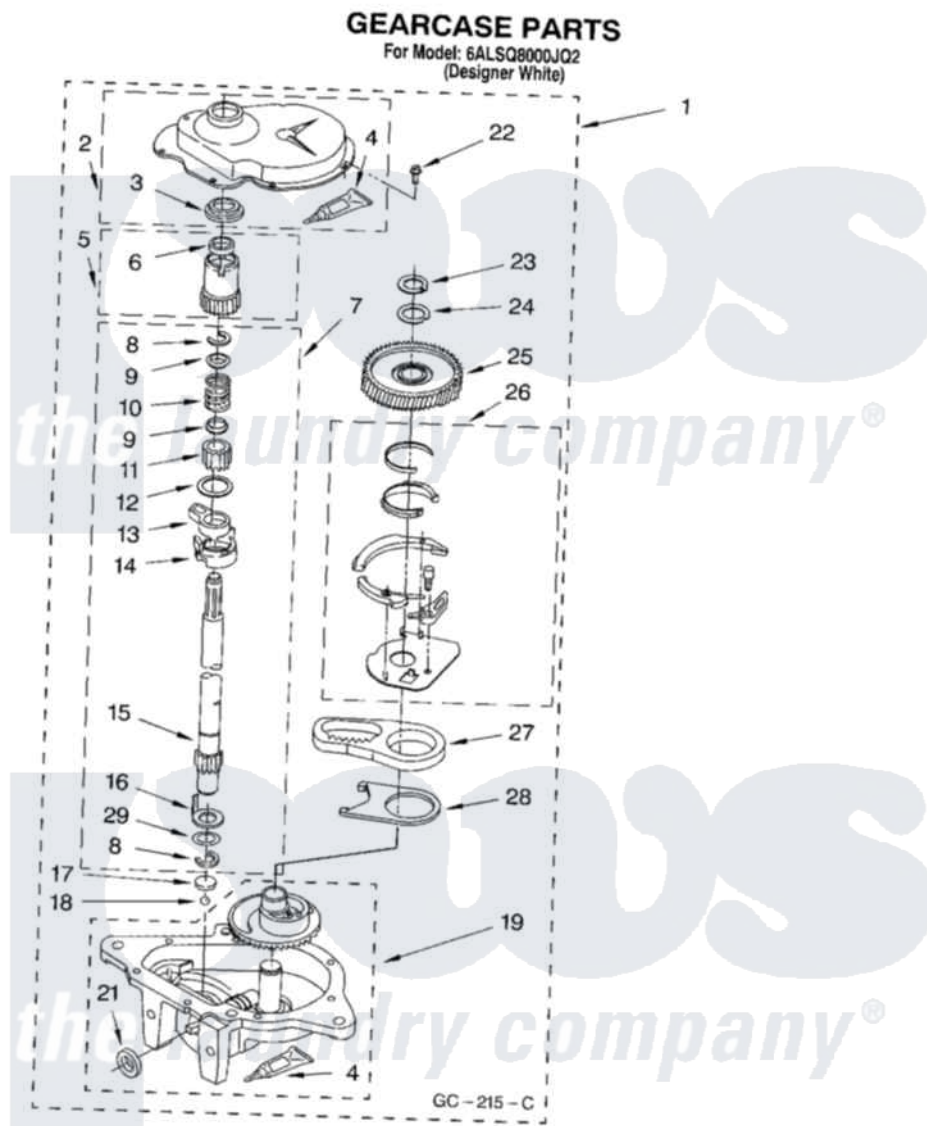

# Whirlpool 6ALSQ8000JQ2 08 - GEARCASE PARTS

12

8179960

Whirlpool Residential Whirlpool 6ALSQ8000JQ2 Washer Parts Parts Diagram 08 - GEARCASE PARTS  
 Click on the part number to view part

Item	Original Part Number	Replaced By	Status	Part Description
1	3360630	<a href="#">3360629</a>		Gearcase
2	<a href="#">285202</a>			Cover, Gearcase
3	<a href="#">3349985</a>			Seal, Gearcase Cover
4	<a href="#">285195</a>			Sealer Sealer, Gasket
5	63320	<a href="#">285362</a>		Gear and Pinion
6	<a href="#">356427</a>			Seal, Spin Pinion
7	<a href="#">389387</a>			Shaft, Agitator
8	90369		Not Available	Ring, Retaining (2)
9	<a href="#">62677</a>			Retainer, Spring
10	<a href="#">62676</a>			Spring, Agitator
11	63273	<a href="#">285509</a>		Shaft, Agitator
12	<a href="#">62619</a>			Washer, Agitator Gear
13	62580	<a href="#">285206</a>		Cam-Agitator
14	62581	<a href="#">285206</a>		Cam-Agitator
15	<a href="#">285509</a>			Shaft, Agitator
16	<a href="#">62618</a>			Washer, Cam Thrust

17	16018	<a href="#">285205</a>	Bearing
18	85529	<a href="#">285205</a>	Bearing
19	389230	<a href="#">285515</a>	Gearcase
21	<a href="#">285352</a>		Seal Kit, Thrust Plug
22	<a href="#">3351614</a>		Screw, Gearcase Cover Mounting
23	3362552	<a href="#">285765</a>	Ring-Retr
24	285735	<a href="#">285766</a>	Washer Kit, Thrust
25	62570	<a href="#">285362</a>	Gear and Pinon
26	388253	<a href="#">999516</a>	Shelf-Glas
27	3349296	<a href="#">8546456</a>	Rack, Connecting
28	<a href="#">62621</a>		Actuator, Shift
29	<a href="#">388815</a>		Washer, Intermediate 1 3976263 Miscellaneous Parts Bag 2 3976300 Washer, Inlet Hose 3 3366913 Clamp, Hose